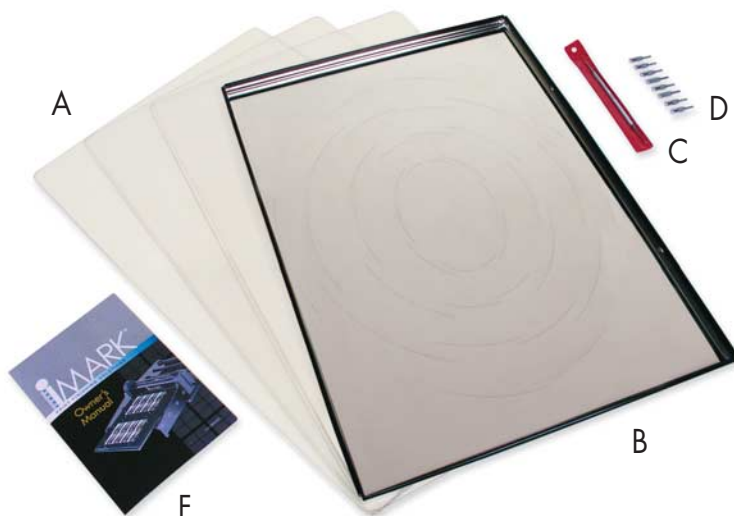

iMARK Accessories & Replacement Parts

Replace multi-purpose plastic sheets when quality of cut deteriorates.

- **A. PK260** Multi-Purpose Plastic Sheets .....$**15.00**
  14 3/4" x 23 3/4"—(3 sheet min.) (6 lbs)
- **B. 406106** Carrier Tray .....$**40.00**
  15 1/2" x 22" (6 lbs)
- **C. PA710** Die Pick .....$**2.00**
  For cleaning dies
- **D. PiPIN** Retractable 8-Pin Set Replacement ....$**10.00**
- **E. DV-_____** Transparent Die Vinyl with Layout ....$**10.00**
  (Not shown) Specify die number (e.g., DV-Pi21103)
- **F. 1096111** Owner's Manual .....**FREE**