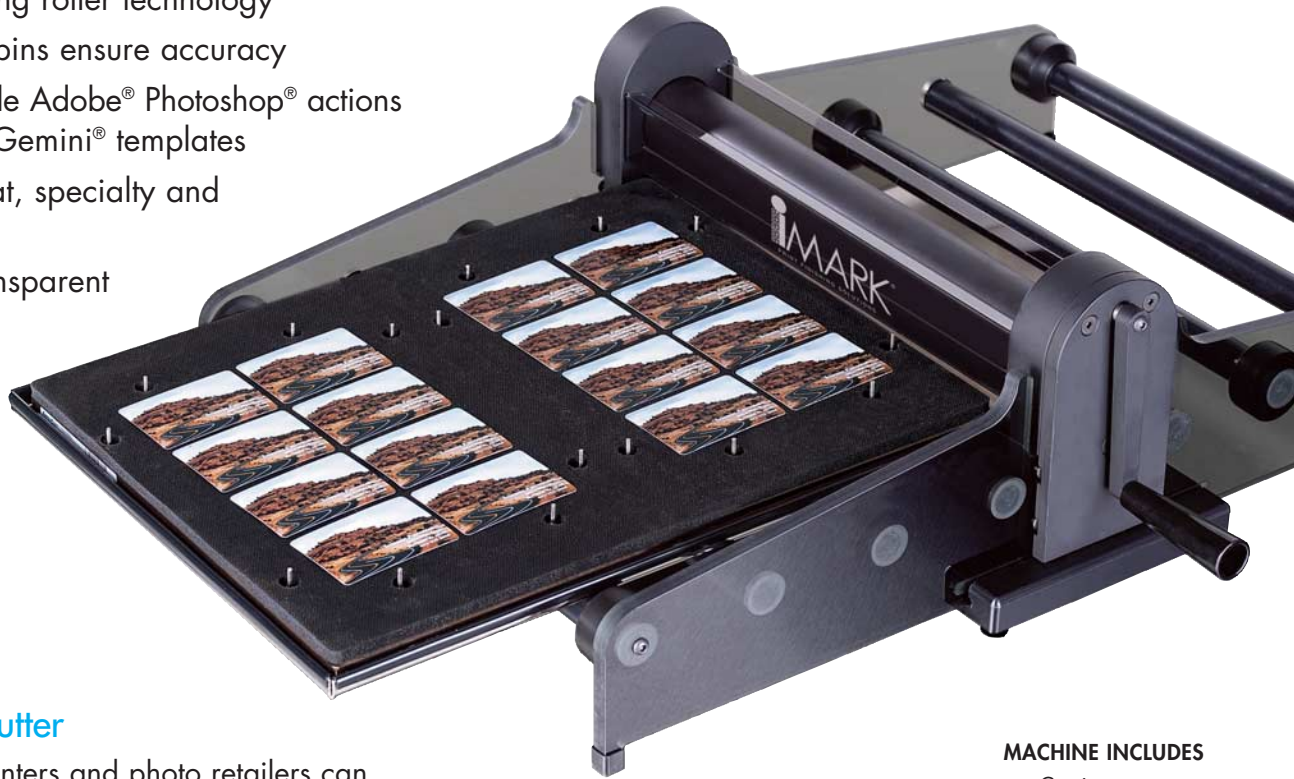

iMARK® Die Cutter

Affordable Die Cutting and Dry Mounting

- Award-winning roller technology
- Registration pins ensure accuracy
- Downloadable Adobe® Photoshop® actions and Epson® Gemini® templates
- Double-format, specialty and custom dies
- Optional transparent die vinyls

Die sold separately.

iMARK Die Cutter

Studios, labs, printers and photo retailers can produce precision-cut sheets of photos, trader cards, business cards, photo specialties and printed pieces. Interchangeable professional steel-rule dies cut into plastic with a cost of pennies per image. Accessories convert the machine to a mounting, magnet or laminating system. The iMARK Die Cutter has a one-year warranty on defects in materials or workmanship. This warranty does not cover multi-purpose plastic sheets, die trays or steel-rule dies. iMARK steel-rule dies are guaranteed for 90 days.

MACHINE SPECIFICATIONS

- Dimensions: 24¾" w x 30¼" l x 8¾" h (63 cm x 77 cm x 22 cm)
- Machine weight: 34 lbs (15.4 kg)
- Boxed weight: 60 lbs (27.2 kg)

MACHINE INCLUDES

- Carrier tray
- Die pick
- ⅜" hex wrench
- ⅝" hex wrench
- Owner's Manual
- Three Multi-Purpose Plastic Sheets

Pi7000 iMARK Die Cutter (machine only) $595.00