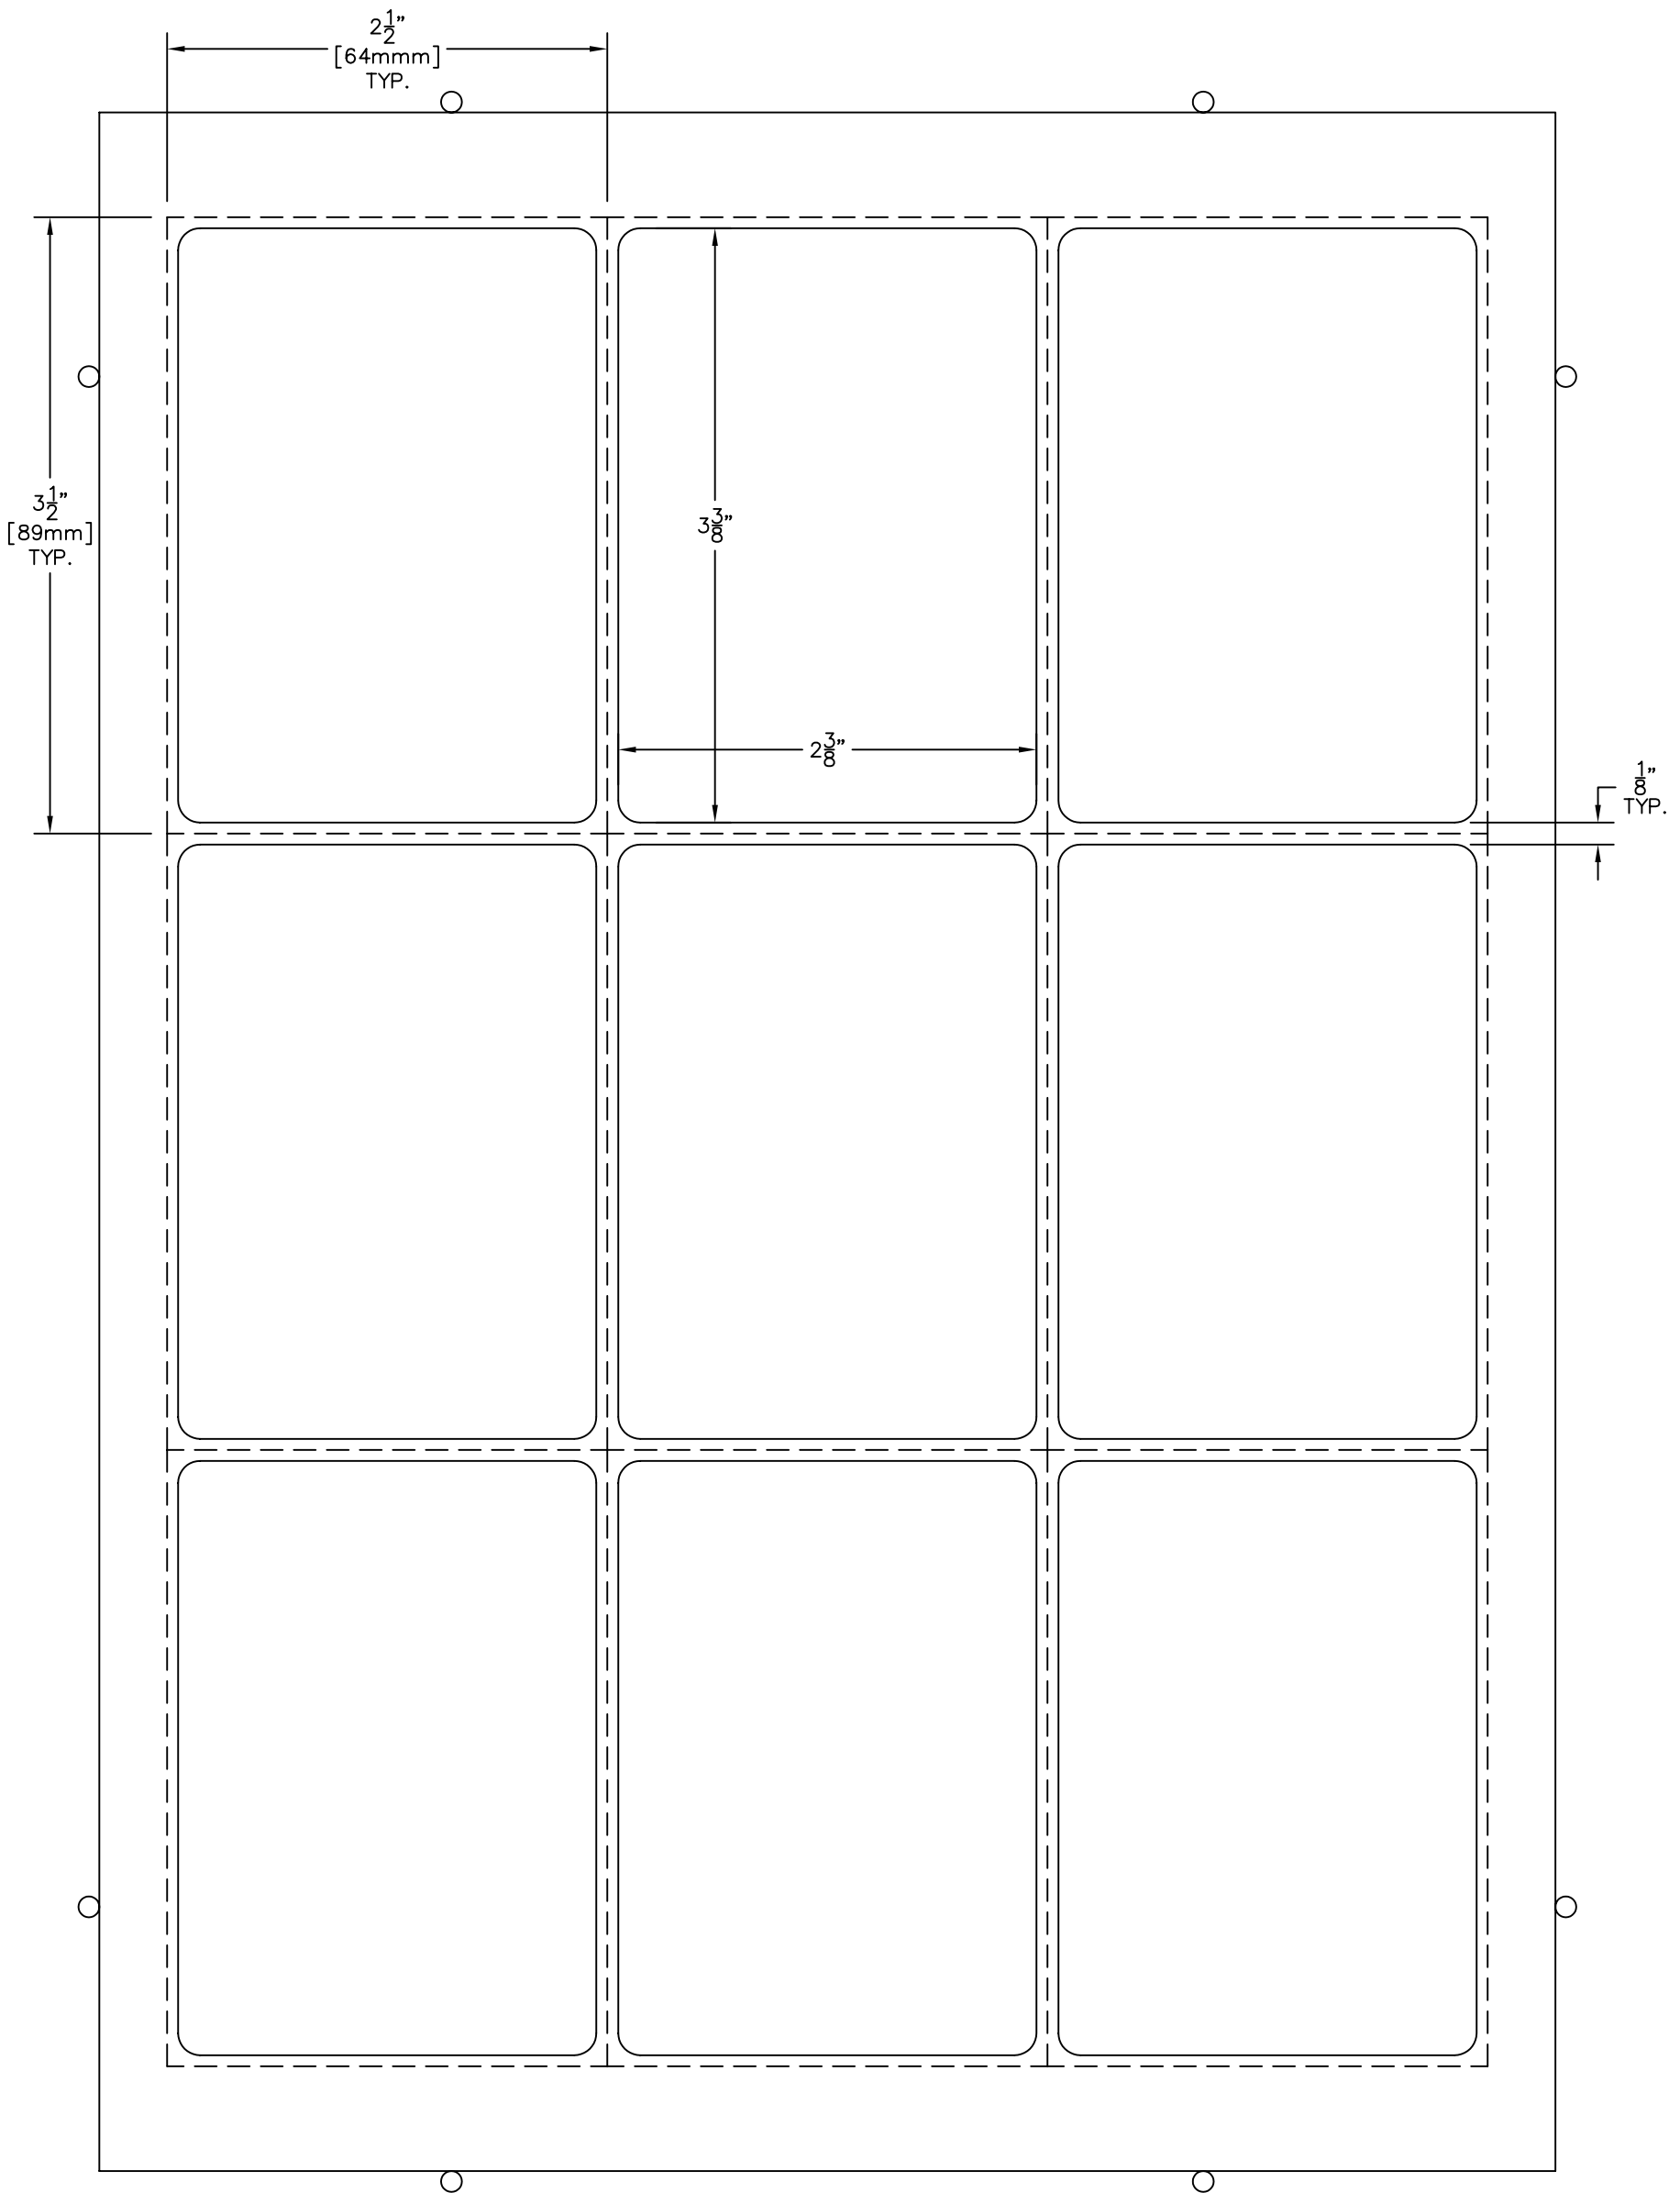

PAPER SIZE : A4 (210mm x 297mm)  
IMAGE SIZE : 3 1/2" x 2 1/2"(89mm x 64mm)  
DIE CUT SIZE : 3 3/8" x 2 3/8"(85.7mm x 60.3mm)

www.GOiMARK.com  
1-888-GOiMARK ( 888-464-6275 )

Dashed Lines = Image Requirement  
Solid Lines = Cut Lines

DIE VINYL PART NUMBER : DVPI2XGEM002  
DIE PART NUMBER : Pi2XGEM002