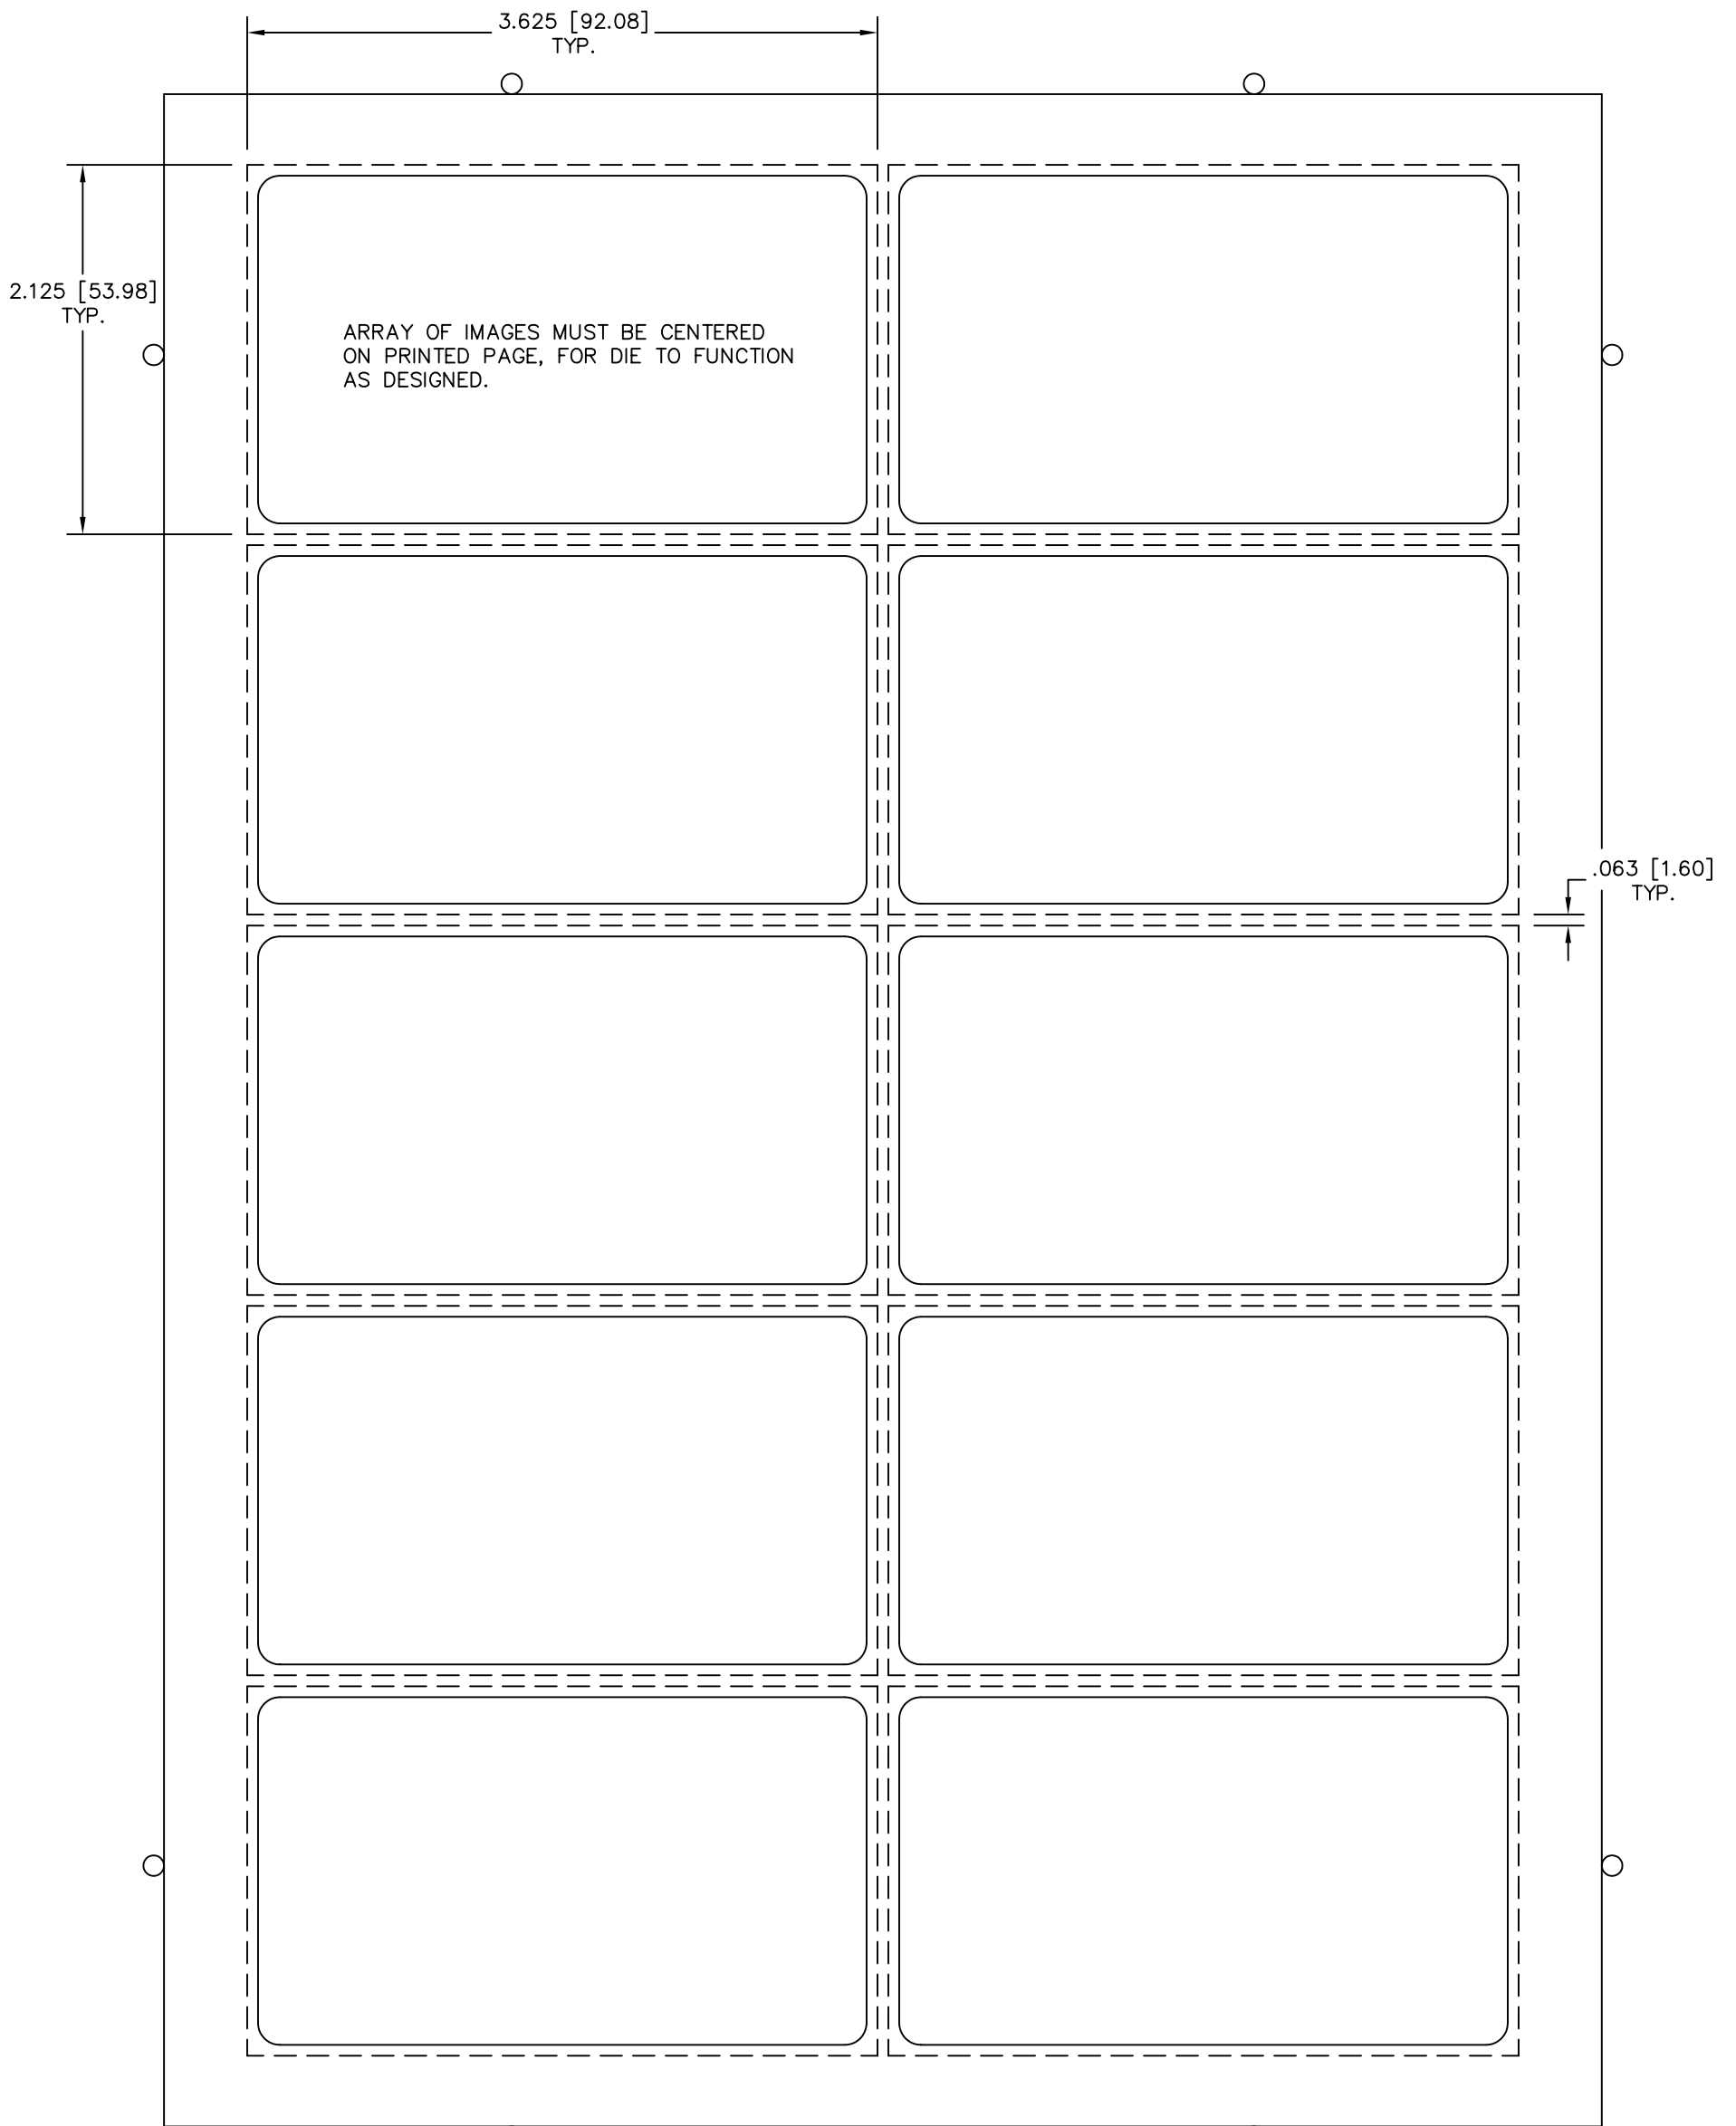

PAPER SIZE : A4 (210 x 297)

8 1/4" x 11 11/16"

IMAGE SIZE : 2 1/8" x 3 5/8"(54 x 92)

DIE CUT SIZE : 2" x 3 1/2"(50.8 x 88.9)

www.GOiMARK.com
1-888-GOiMARK (888-464-6275)

Dashed Lines = Image Requirement
Solid Lines = Cut Lines

DIE VINYL PART NUMBER : DVPI2XA4009

DIE PART NUMBER : Pi2XA4009