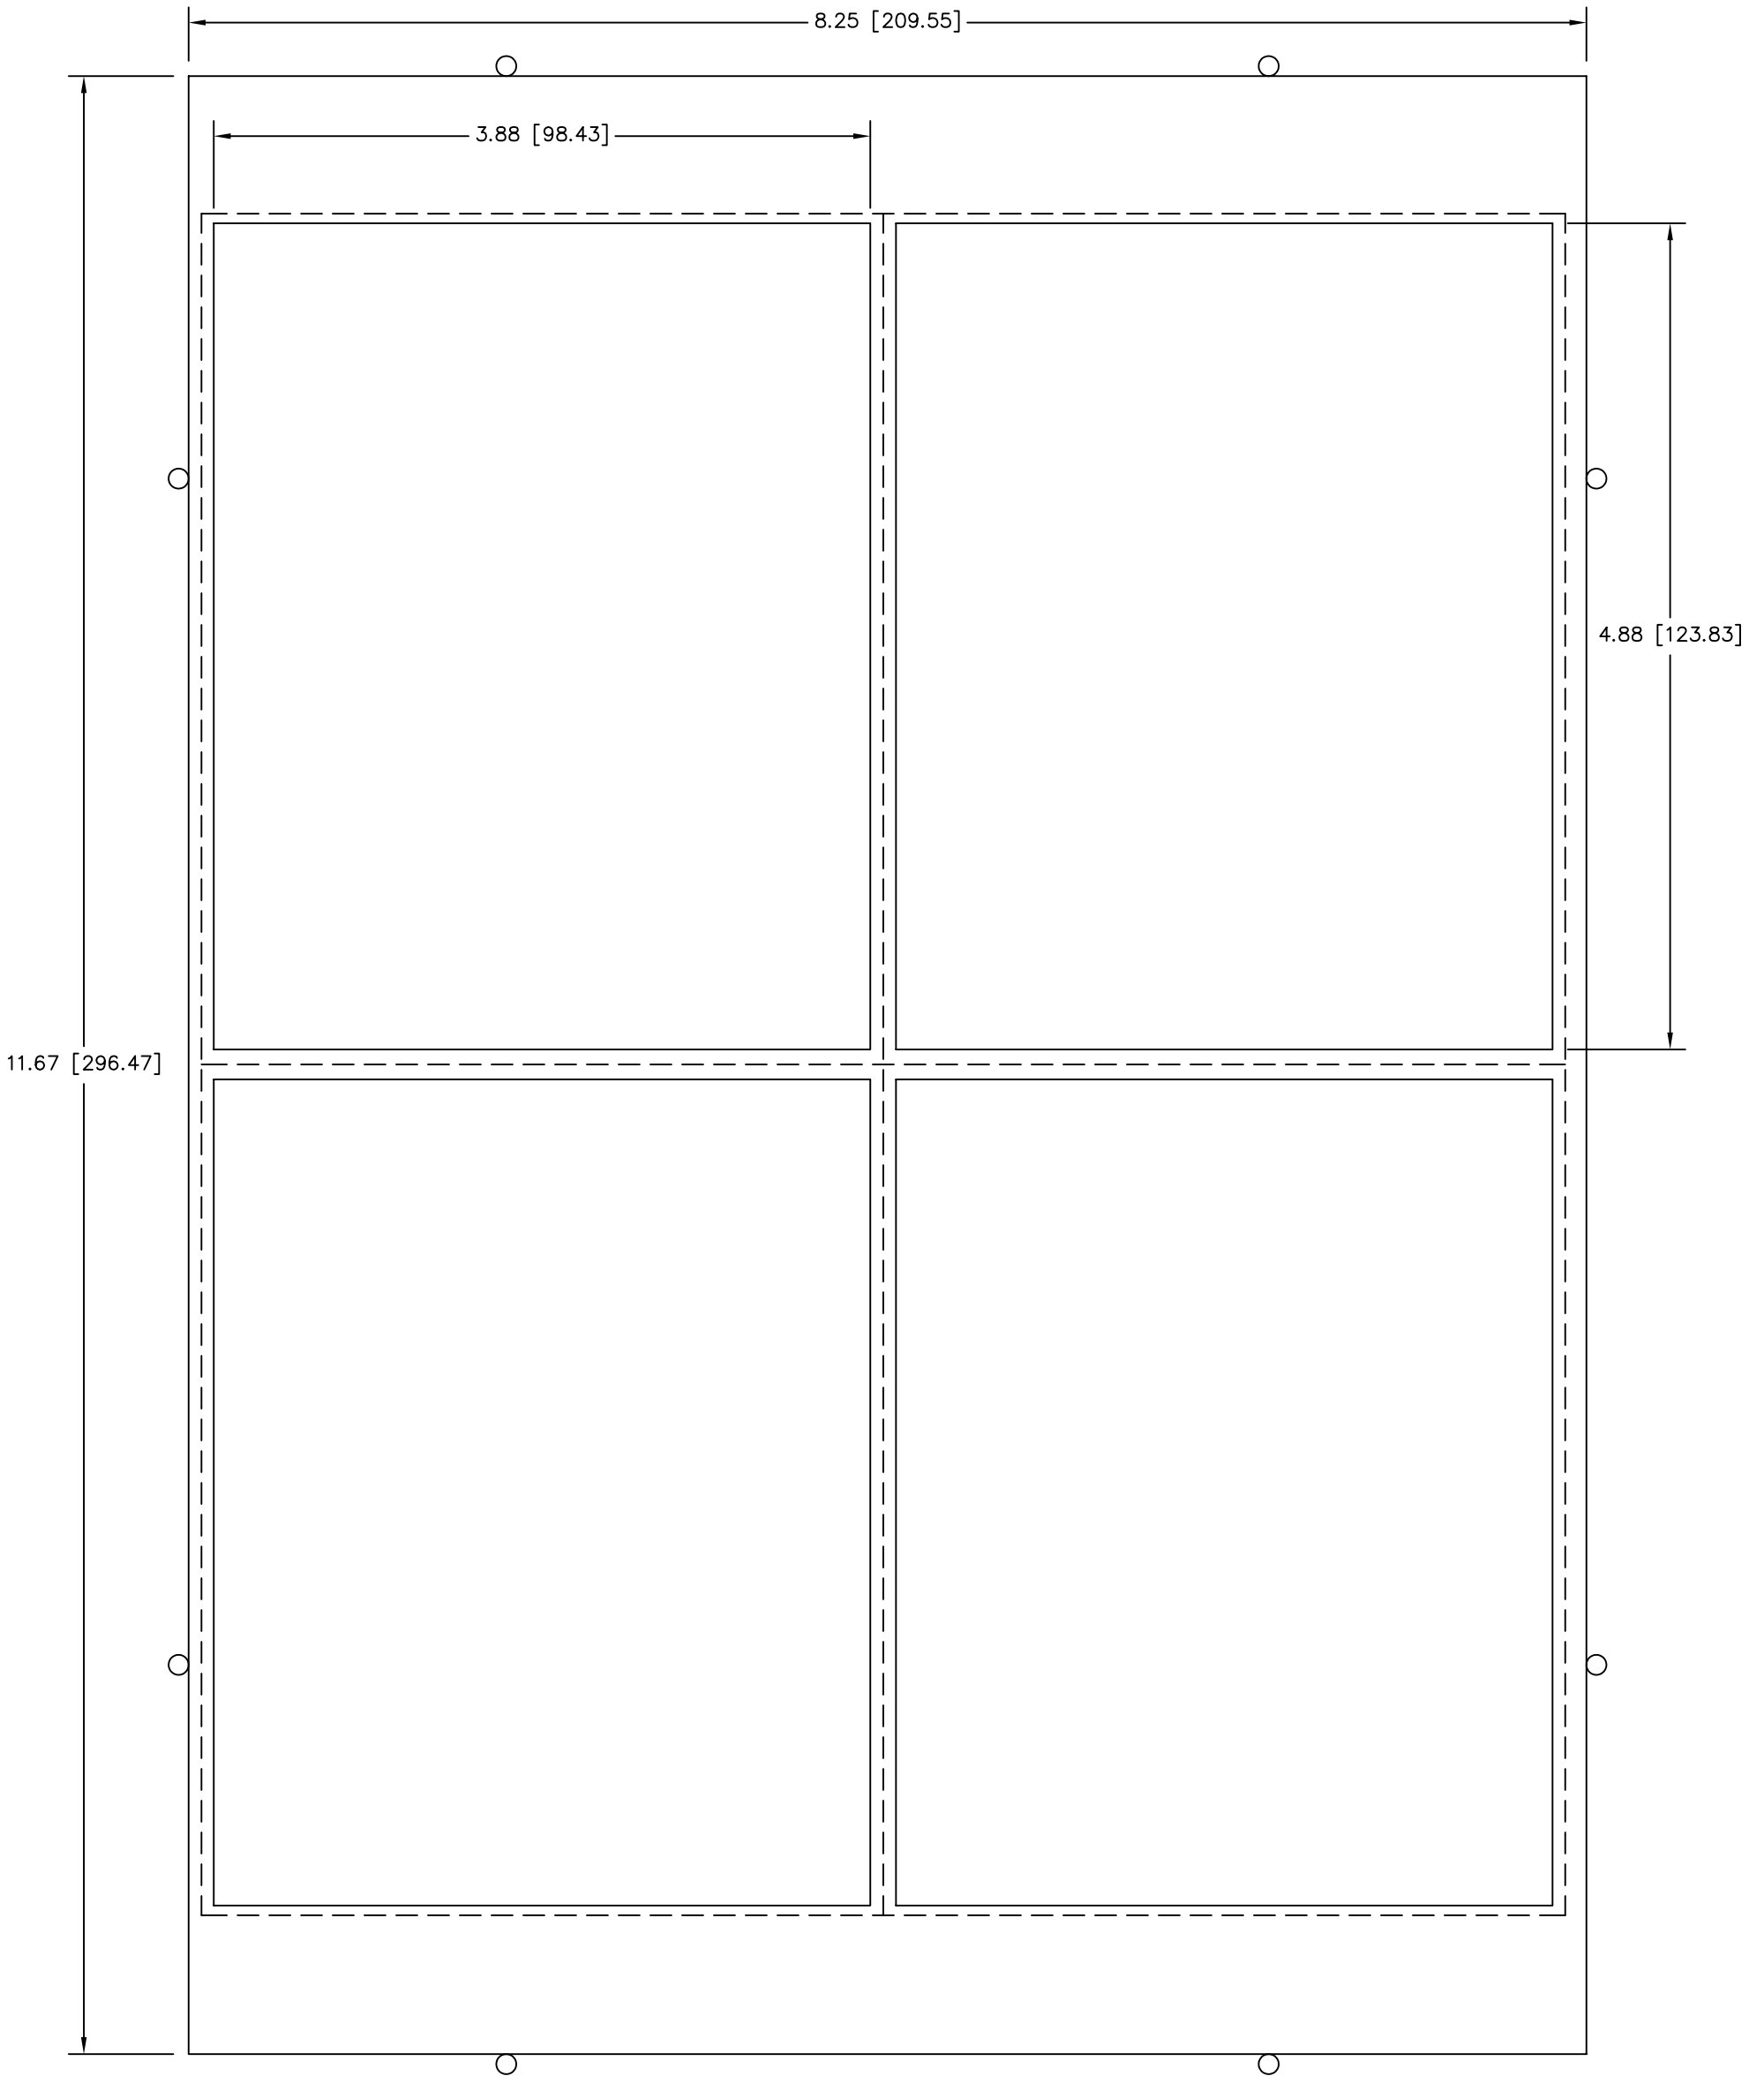

www.GOiMARK.com
1-888-GOiMARK (888-464-6275)

PAPER SIZE : A4 (210 x 297)
8 1/4" x 11 11/16"

IMAGE SIZE : 4" x 5"

DIE CUT SIZE : 3 7/8" x 4 7/8"

Dashed Lines = Image Requirement
Solid Lines = Cut Lines

DIE VINYL PART NUMBER : DVPI2XA4006
DIE PART NUMBER : Pi2XA4006