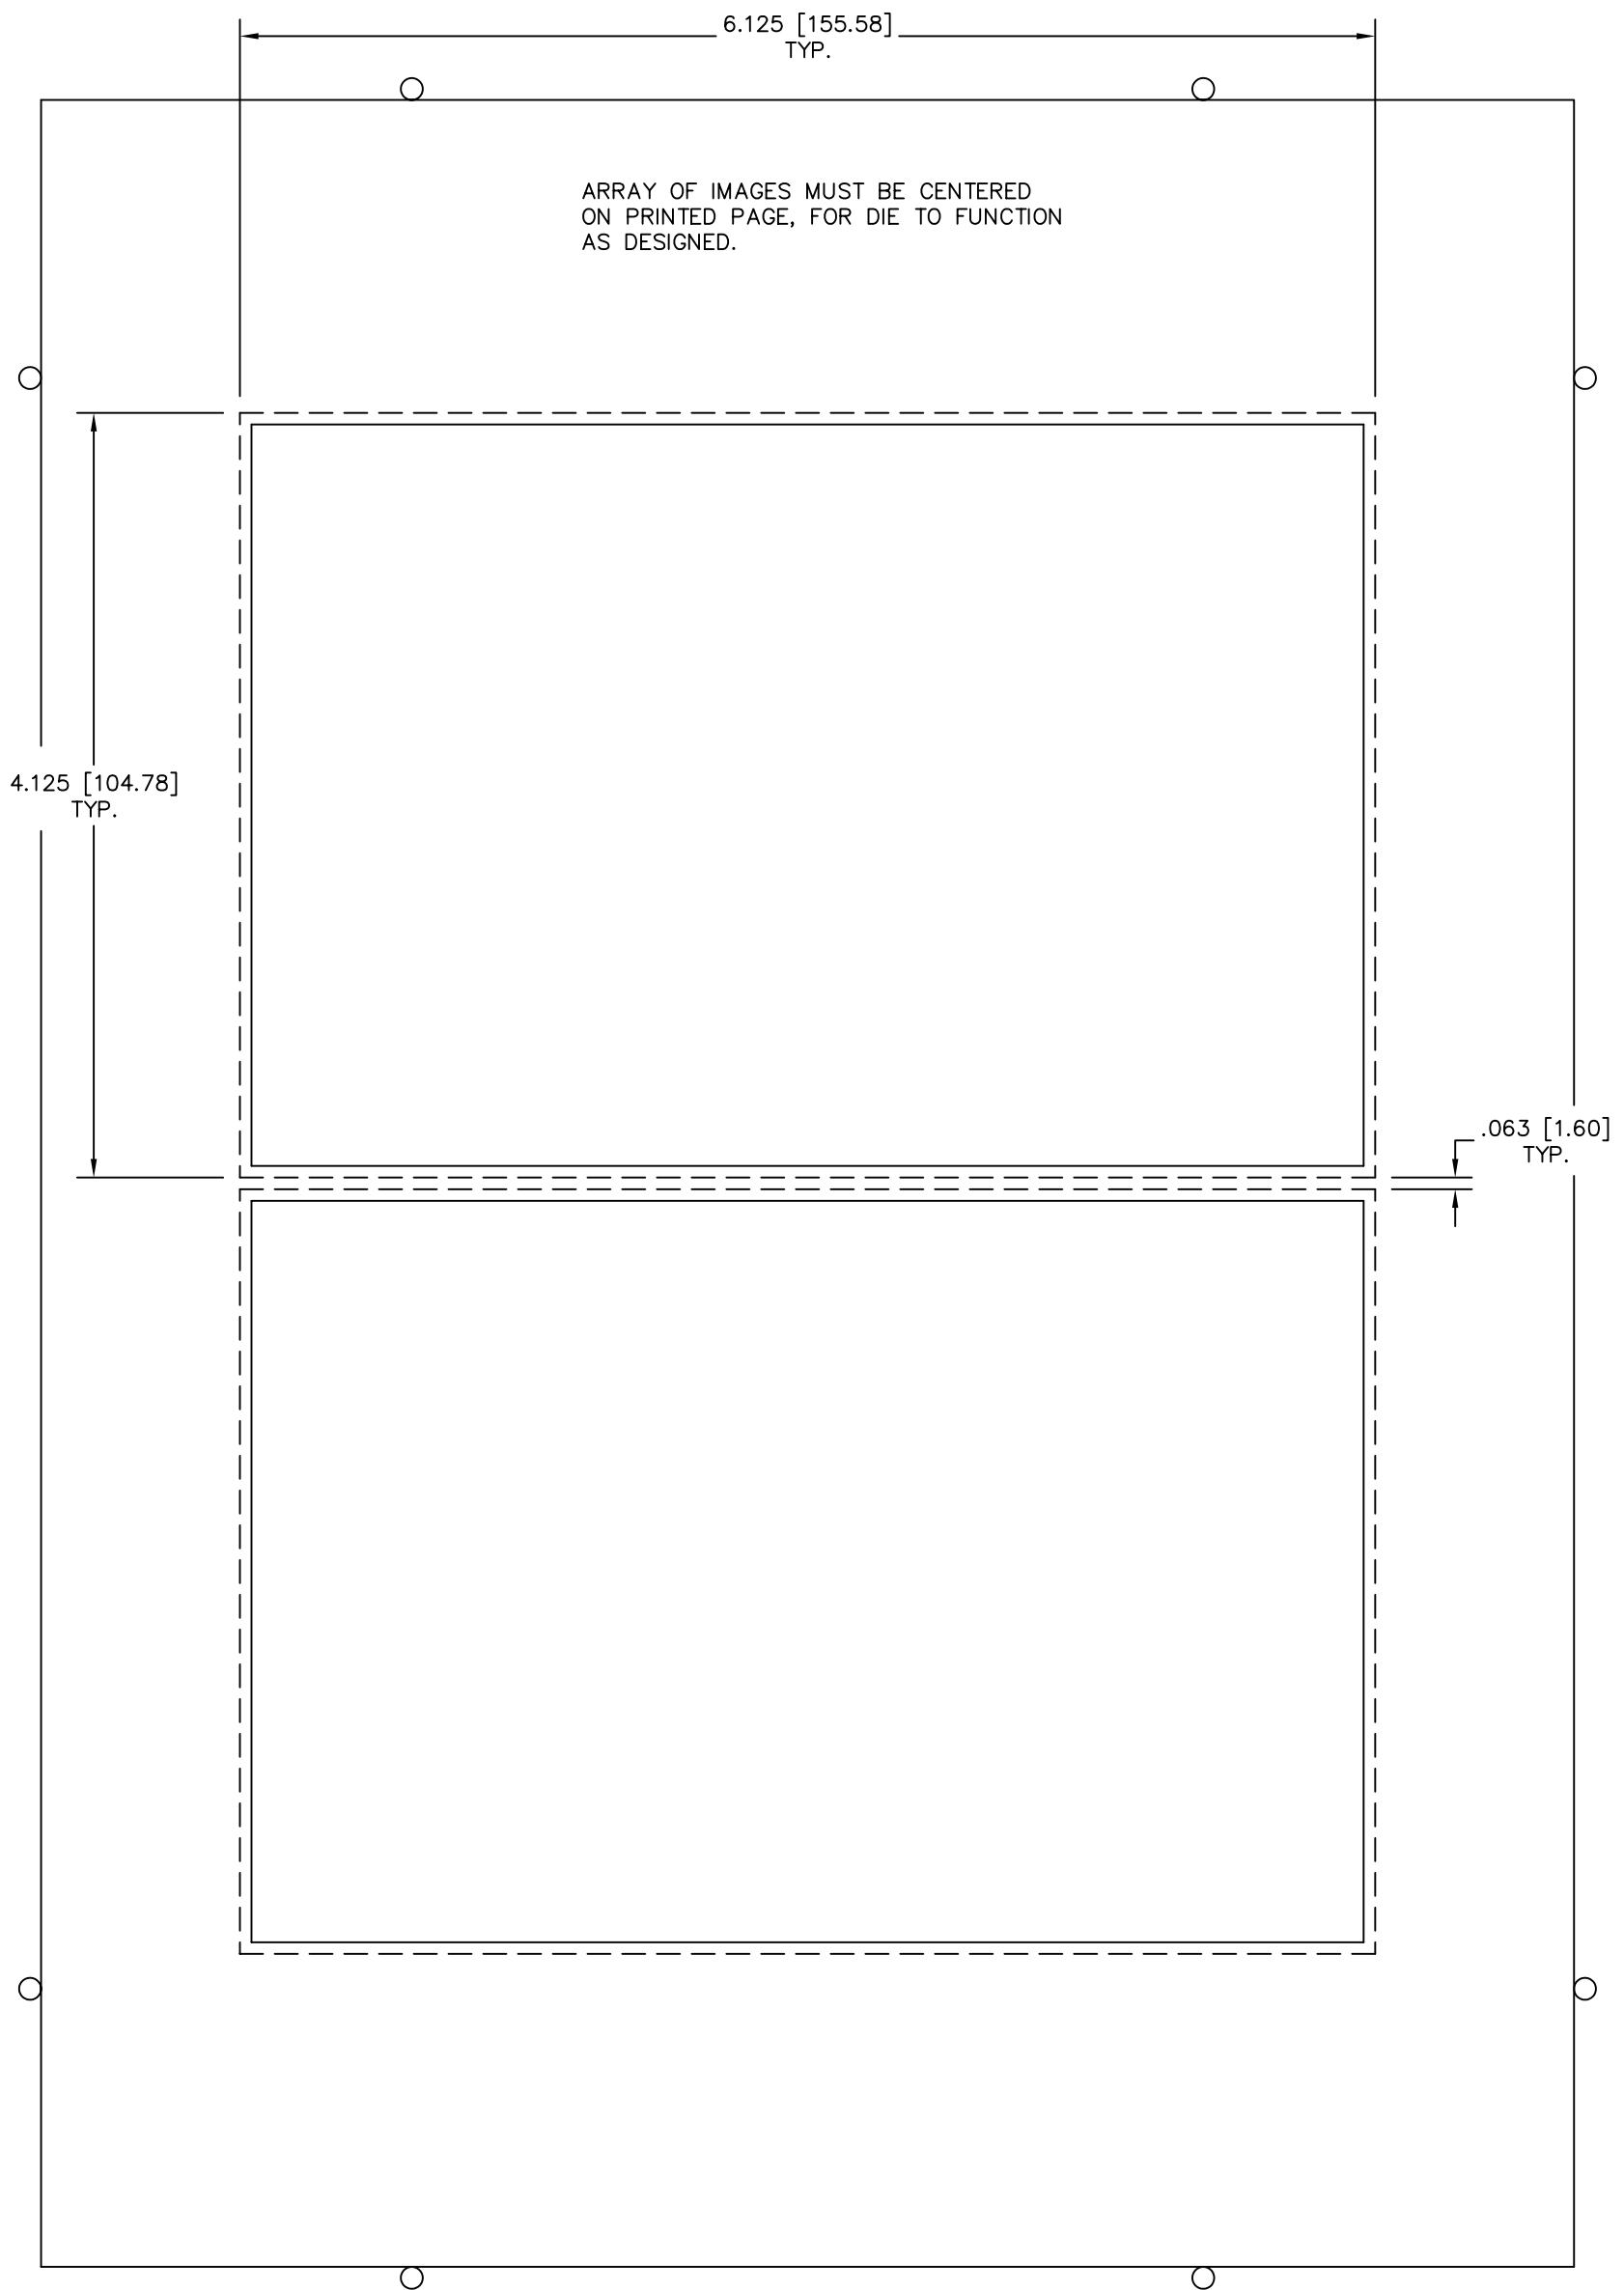

PAPER SIZE : A4 (210 x 297)  
IMAGE SIZE : 4 1/8" x 6 1/8"(105 x 156)  
DIE CUT SIZE : 4" x 6"(101.6 x 152.4)

www.GOiMARK.com  
1-888-GOiMARK ( 888-464-6275 )

Dashed Lines = Image Requirement  
Solid Lines = Cut Lines

DIE VINYL PART NUMBER : DVPI2XA4005  
DIE PART NUMBER : Pi2XA4005