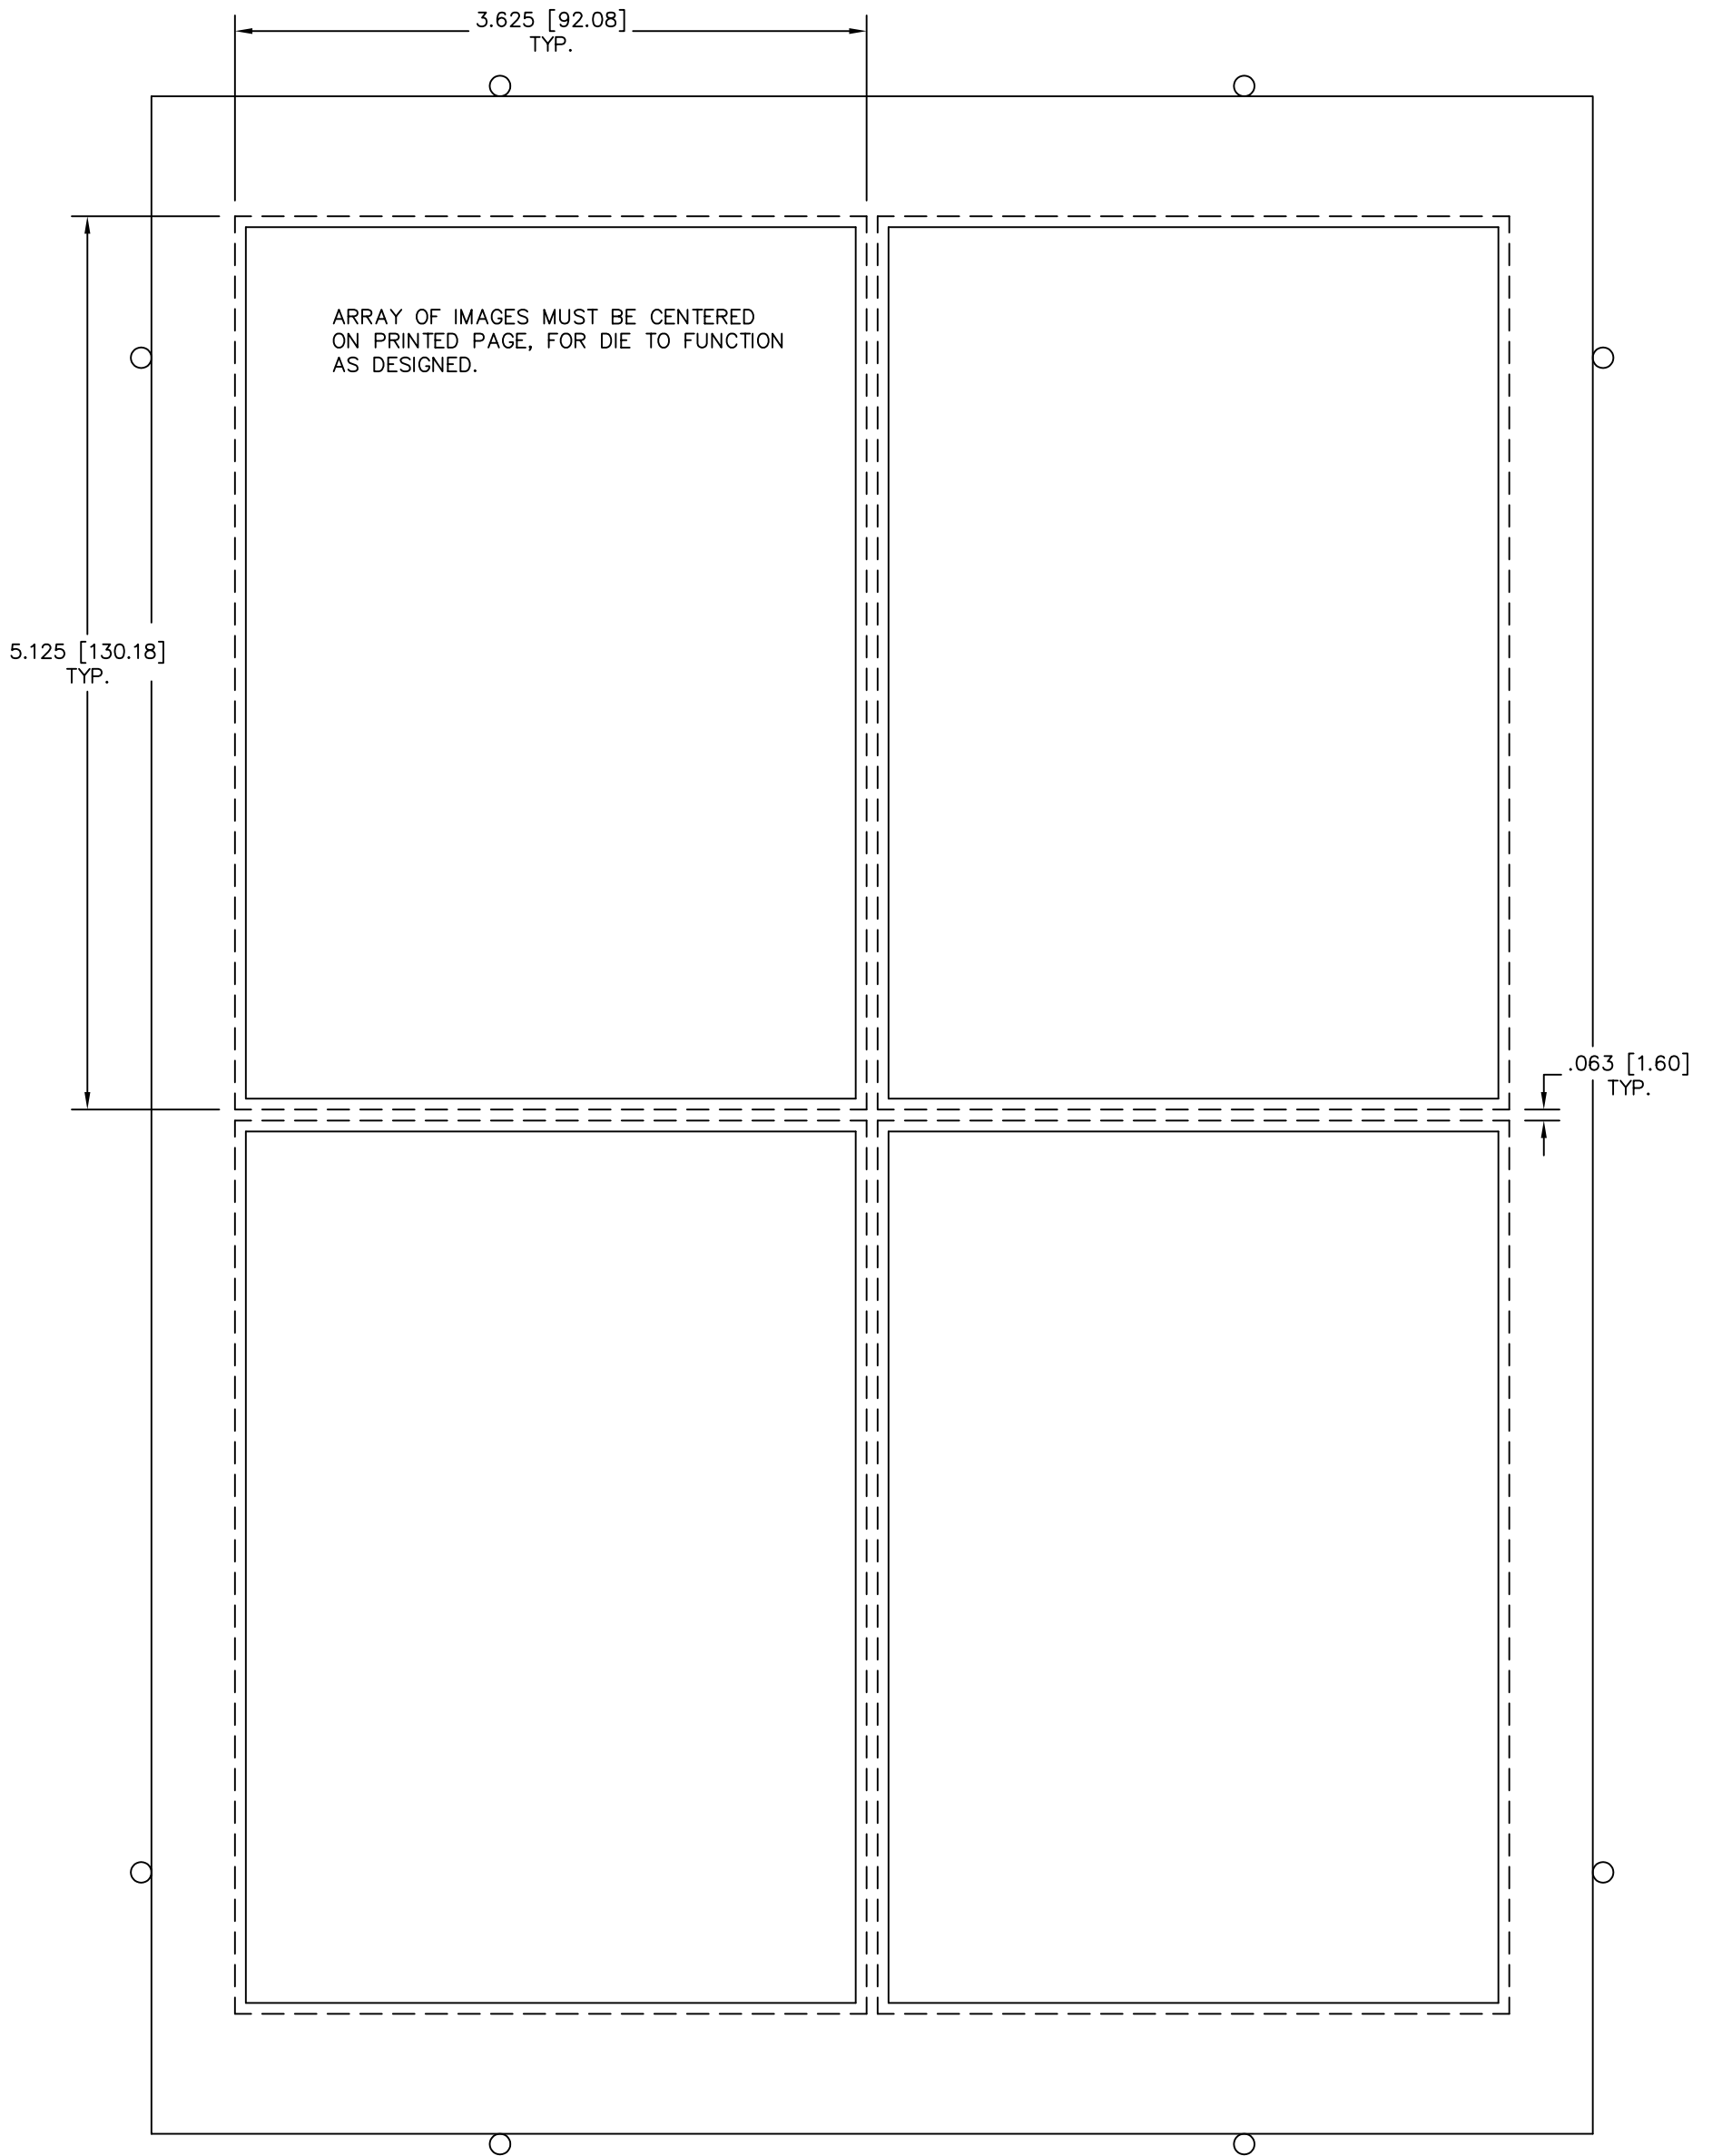

PAPER SIZE : A4 (210 x 297)  
IMAGE SIZE : 3 5/8" x 5 1/8"(92 x 130)  
DIE CUT SIZE : 3 1/2" x 5"(89 x 127)

www.GOiMARK.com  
1-888-GOiMARK ( 888-464-6275 )

Dashed Lines = Image Requirement  
Solid Lines = Cut Lines

DIE VINYL PART NUMBER : DVPI2XA4004  
DIE PART NUMBER : Pi2XA4004