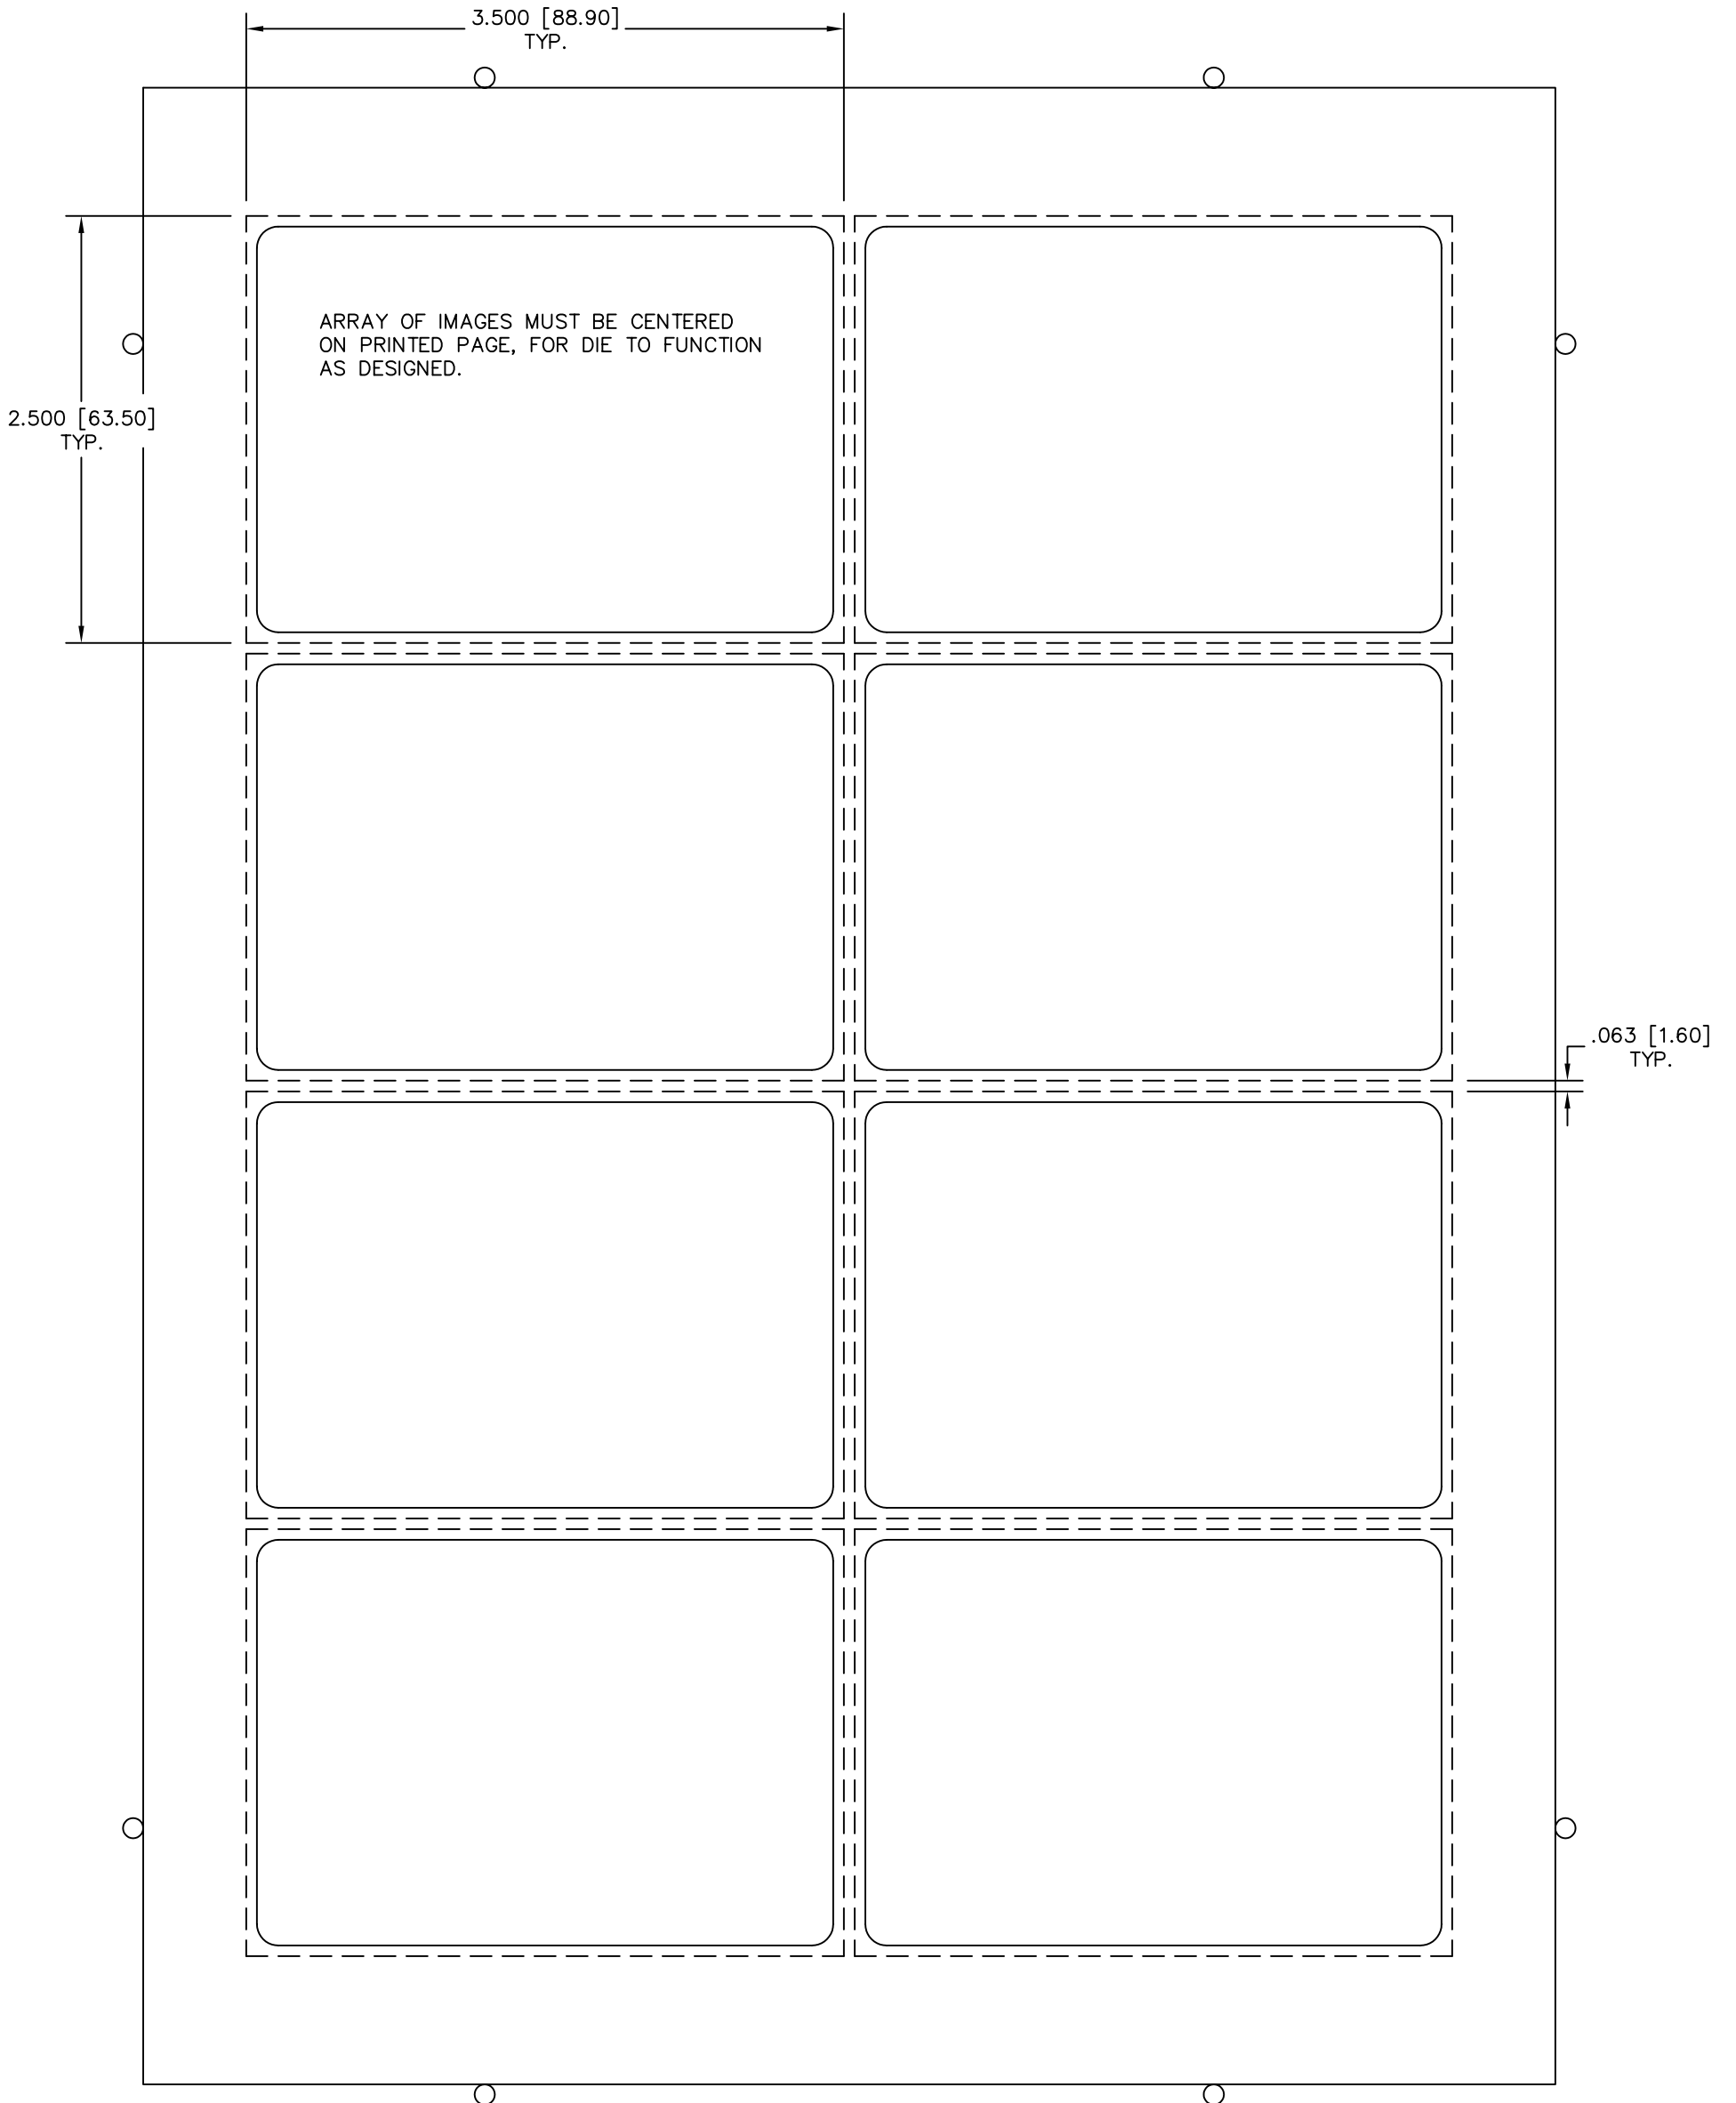

PAPER SIZE : A4 (210 x 297)
IMAGE SIZE : 2 1/2" x 3 1/2"(64 x 89)
DIE CUT SIZE : 2 3/8" x 3 3/8"(60.3 x 85.7)

www.GOiMARK.com
1-888-GOiMARK (888-464-6275)

Dashed Lines = Image Requirement
Solid Lines = Cut Lines

DIE VINYL PART NUMBER : DVPI2XA4001
DIE PART NUMBER : Pi2XA4001