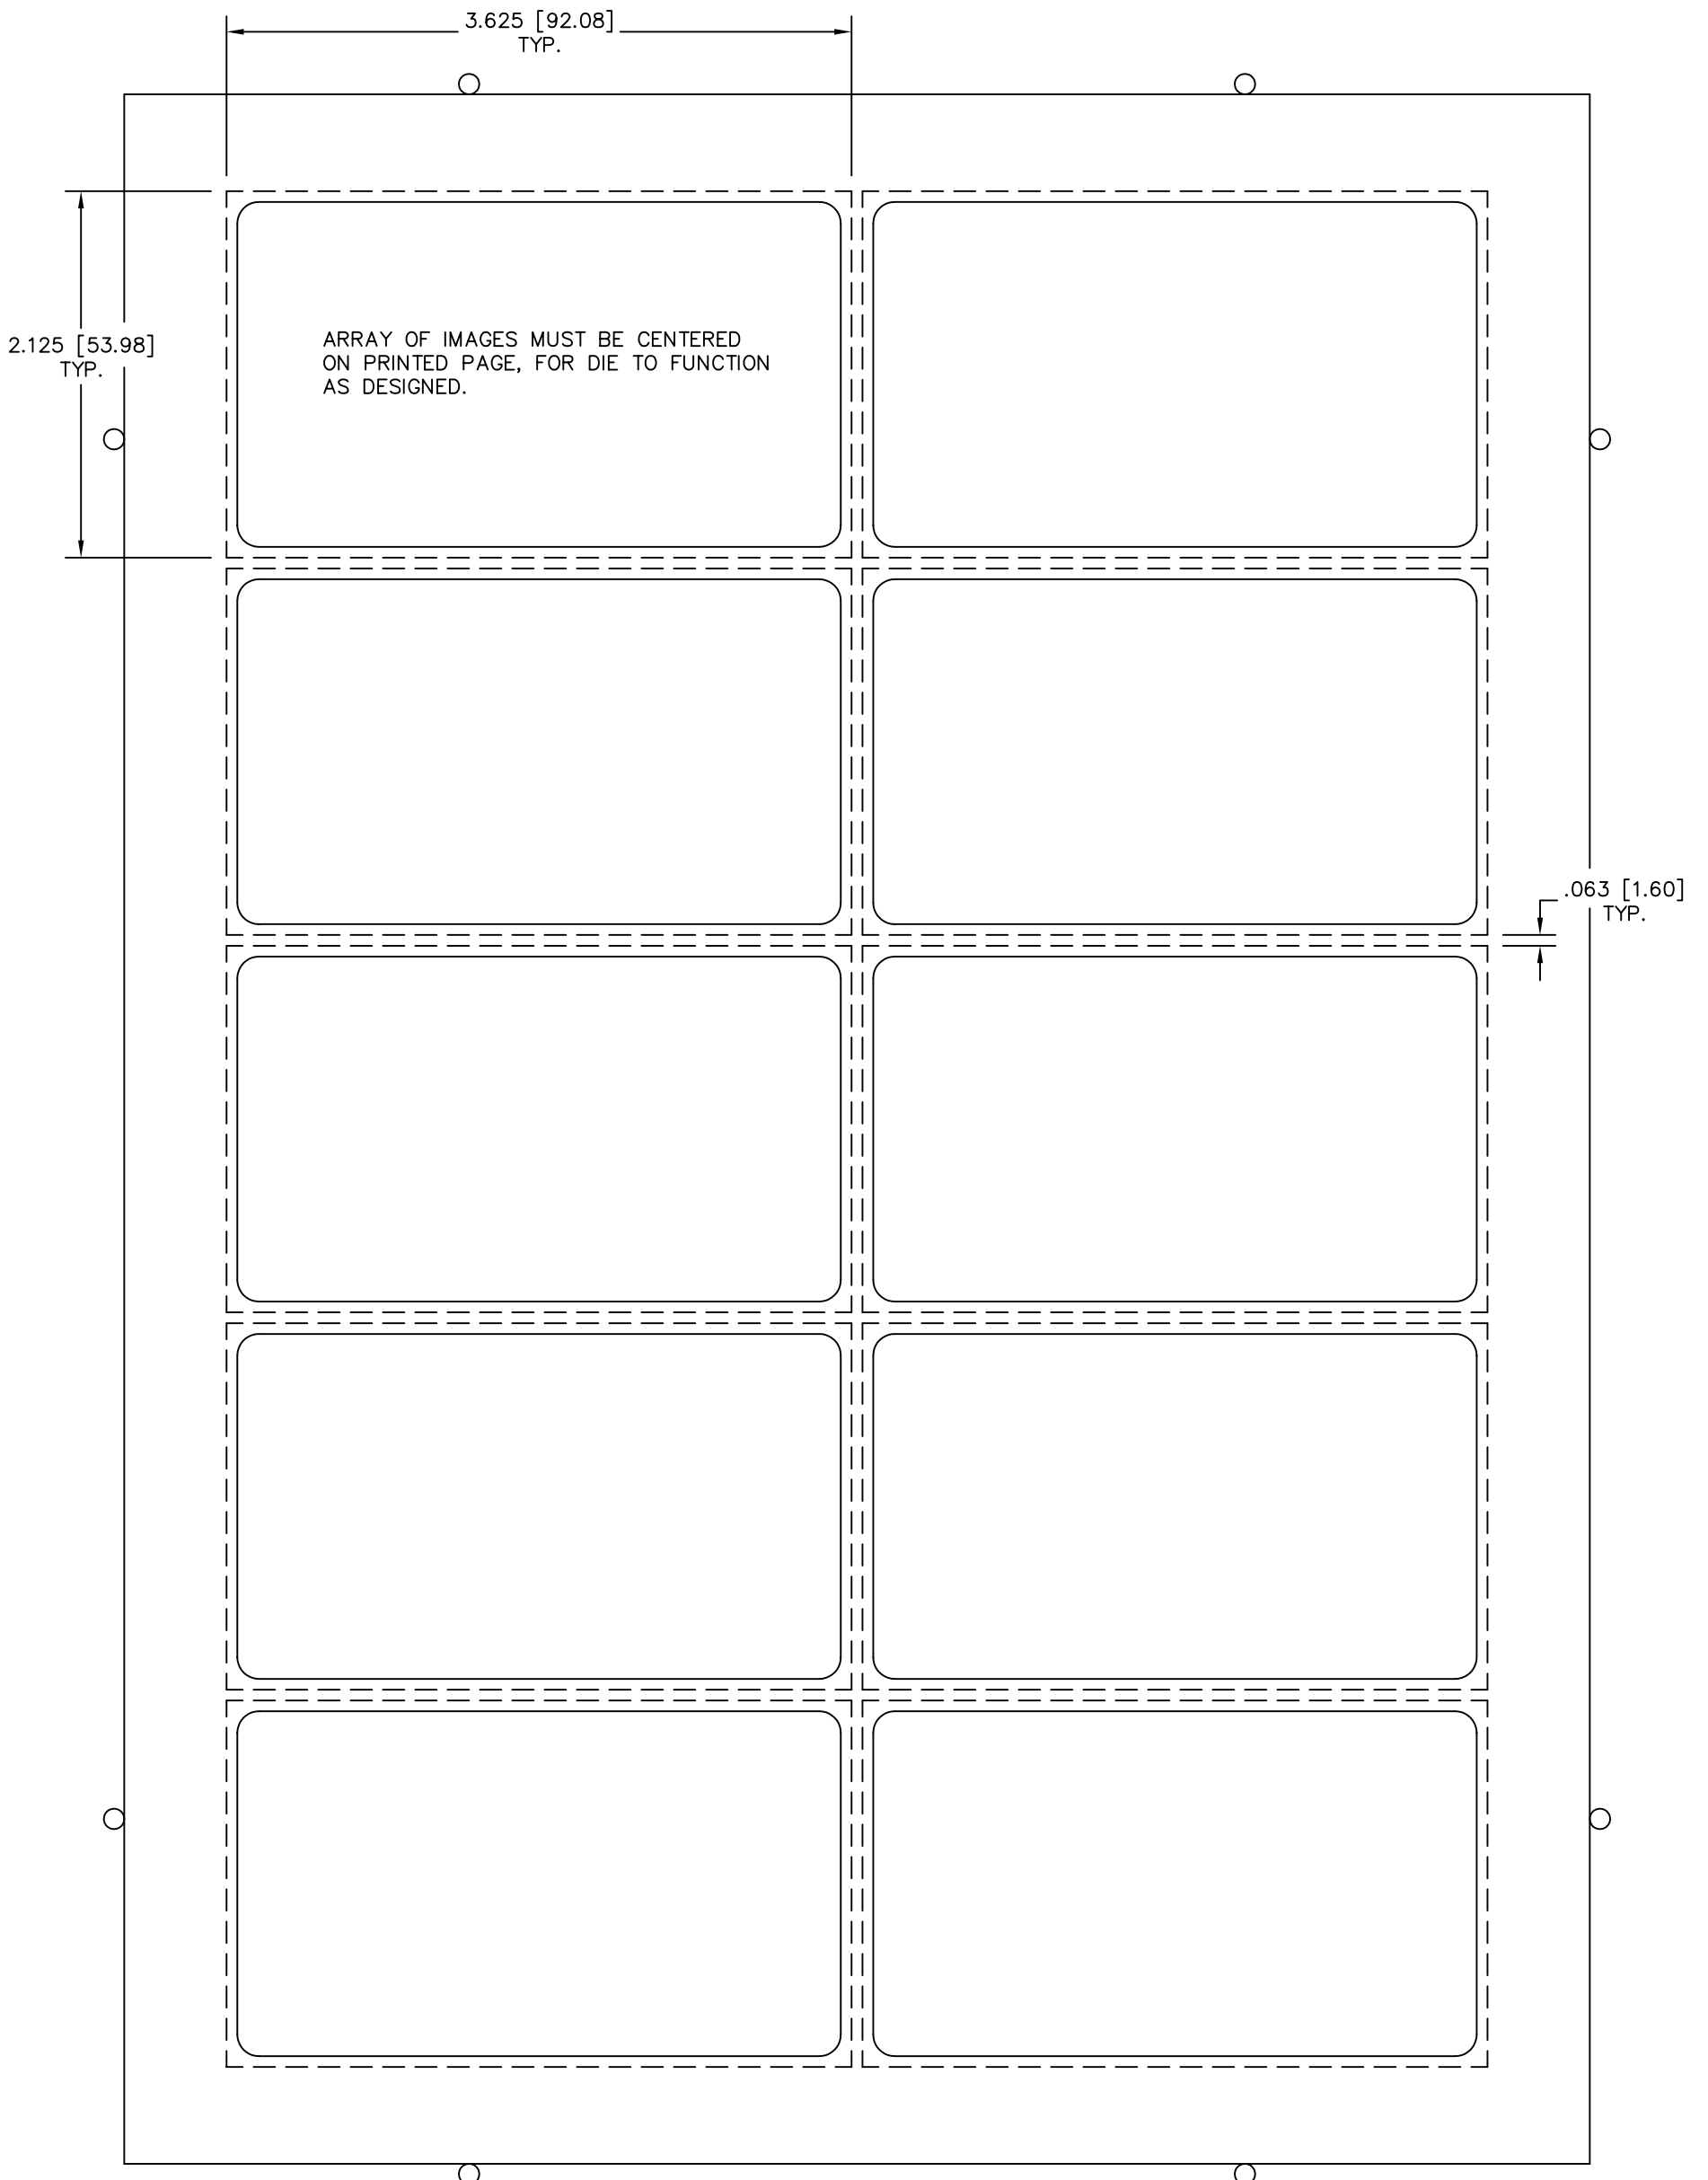

PAPER SIZE : 8 1/2" x 12"
IMAGE SIZE : 2 1/8" x 3 5/8"
DIE CUT SIZE : 2" x 3 1/2"

www.GOiMARK.com
1-888-GOIMARK (888-464-6275)

Dashed Lines = Image Requirement
Solid Lines = Cut Lines

DIE VINYL PART NUMBER : DVPI2X12009
DIE PART NUMBER : PI2X12009