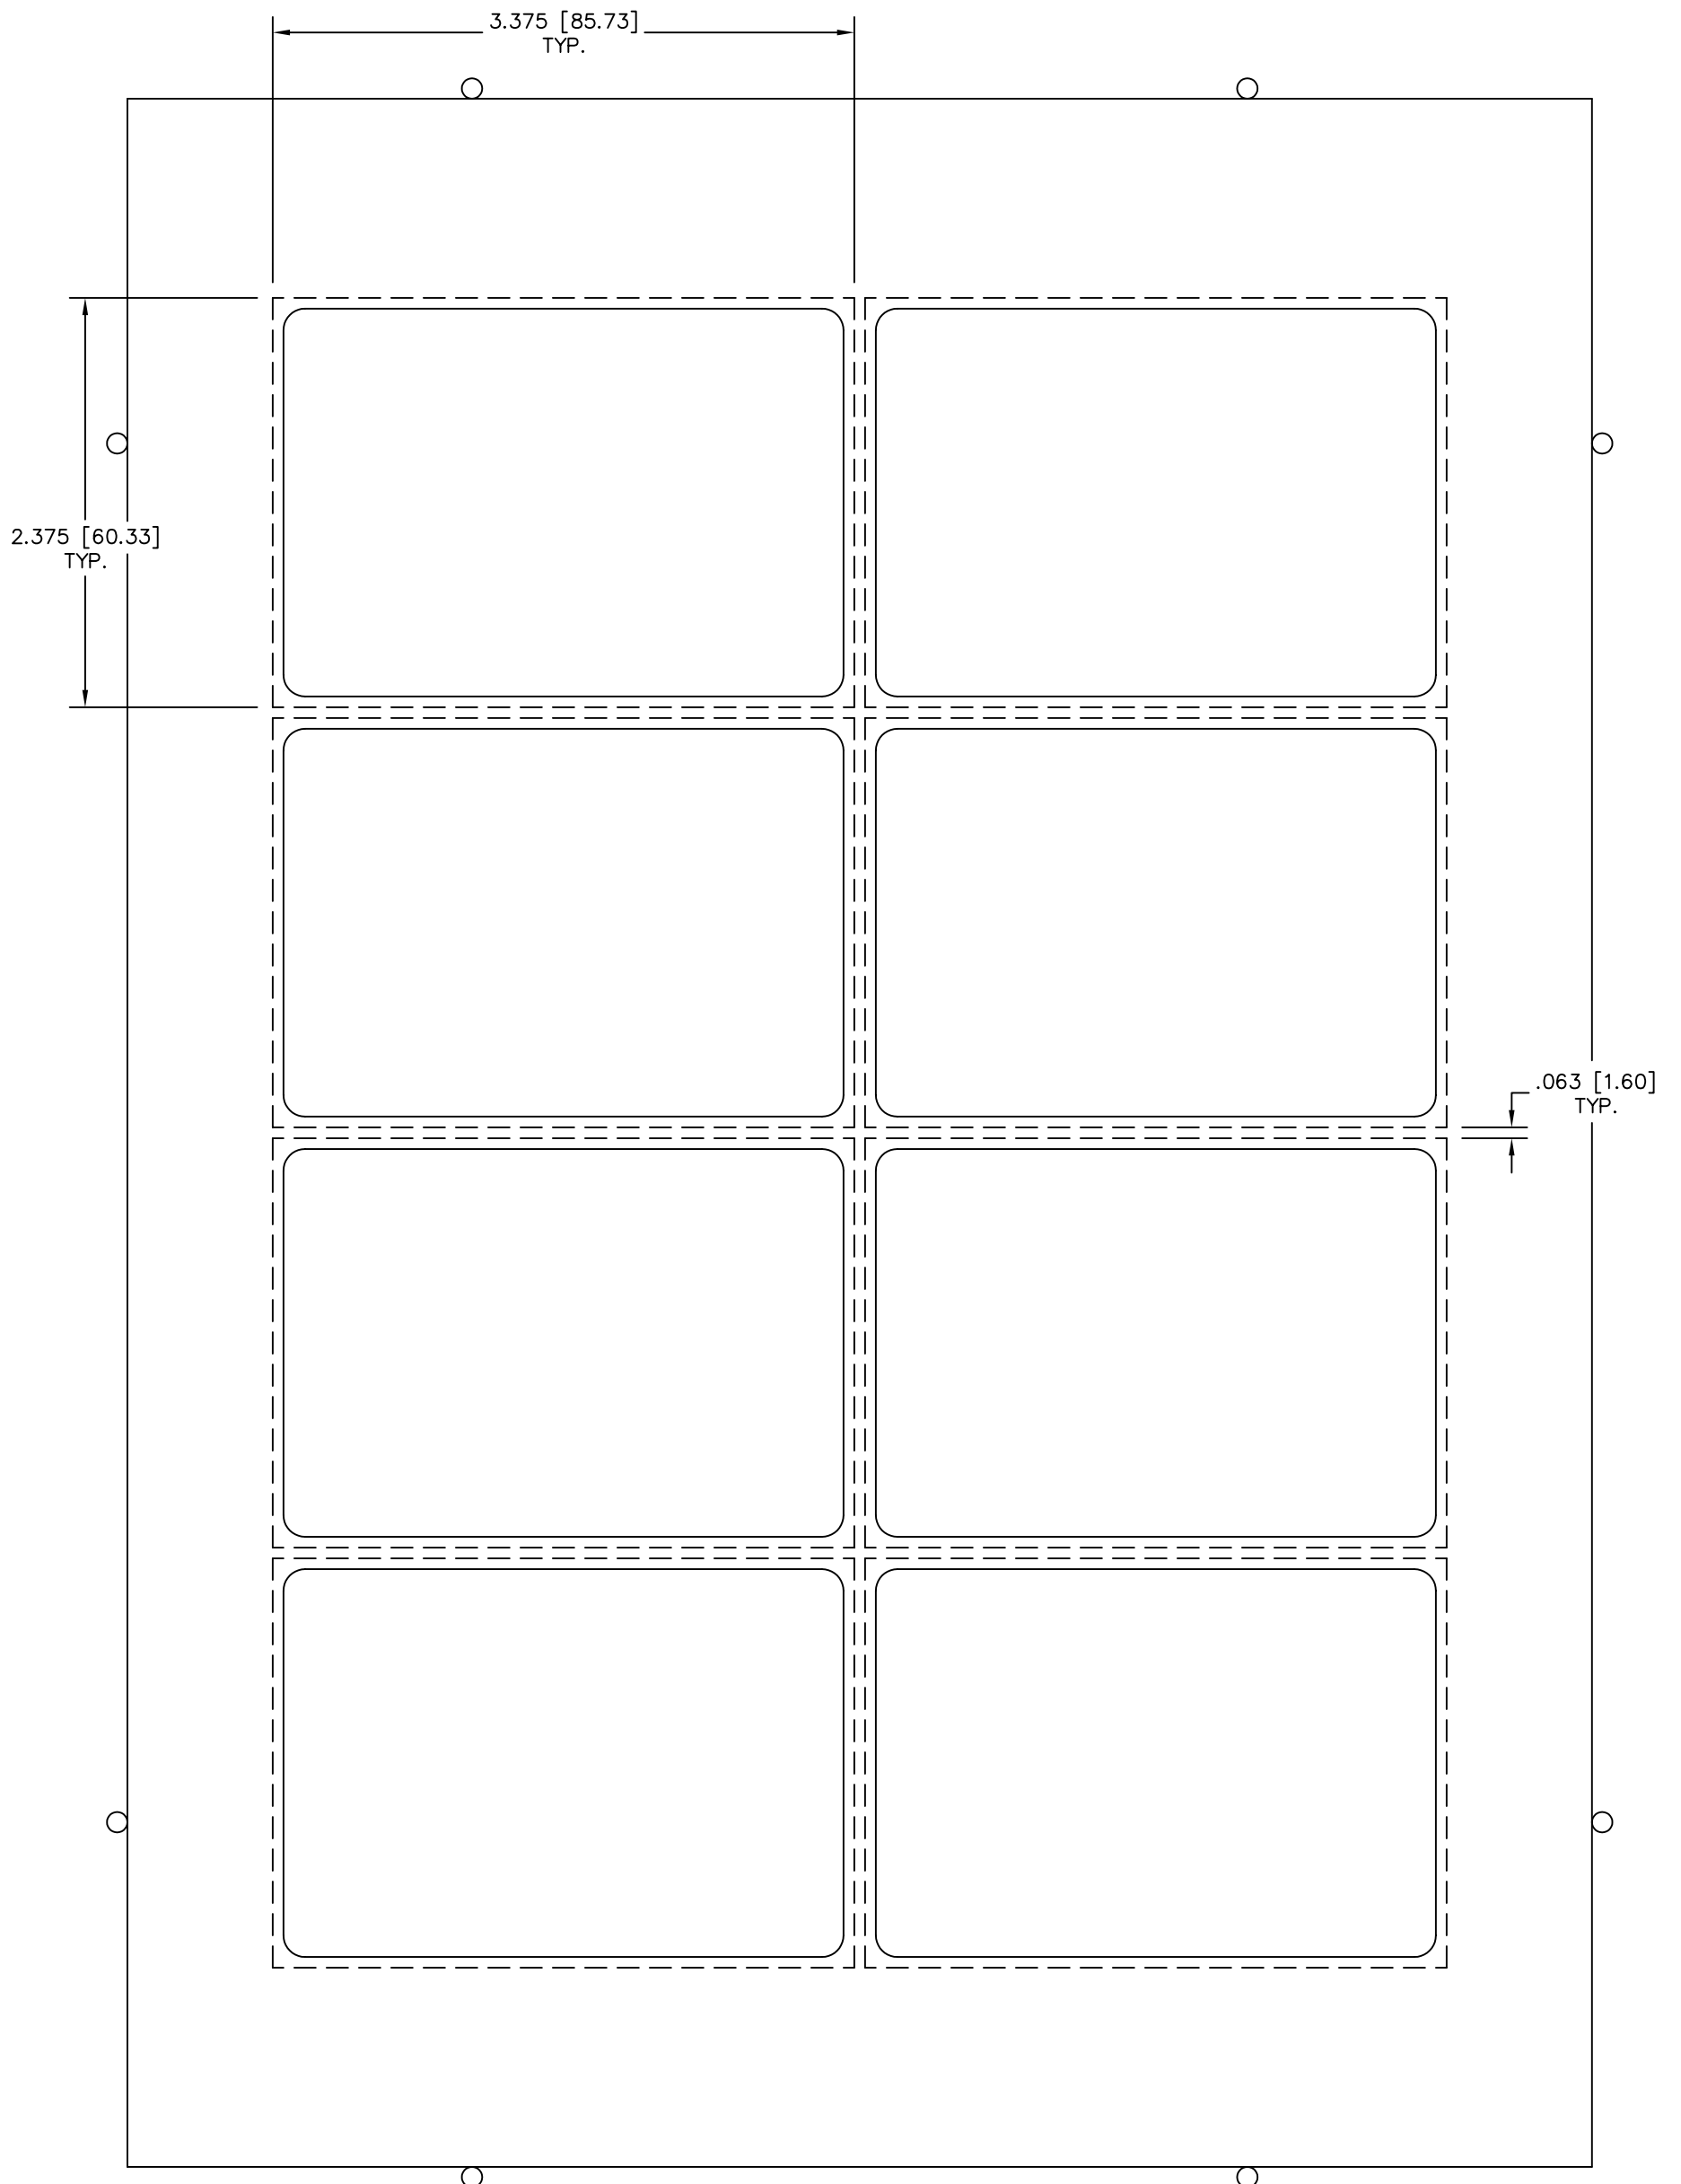

PAPER SIZE : 8 1/2" x 12"
IMAGE SIZE : 2 3/8" x 3 3/8"
DIE CUT SIZE : 2 1/4" x 3 1/4"

www.GOiMARK.com
1-888-GOiMARK (888-464-6275)

Dashed Lines = Image Requirement
Solid Lines = Cut Lines

DIE VINYL PART NUMBER : DVPI2X12003
DIE PART NUMBER : Pi2X12003