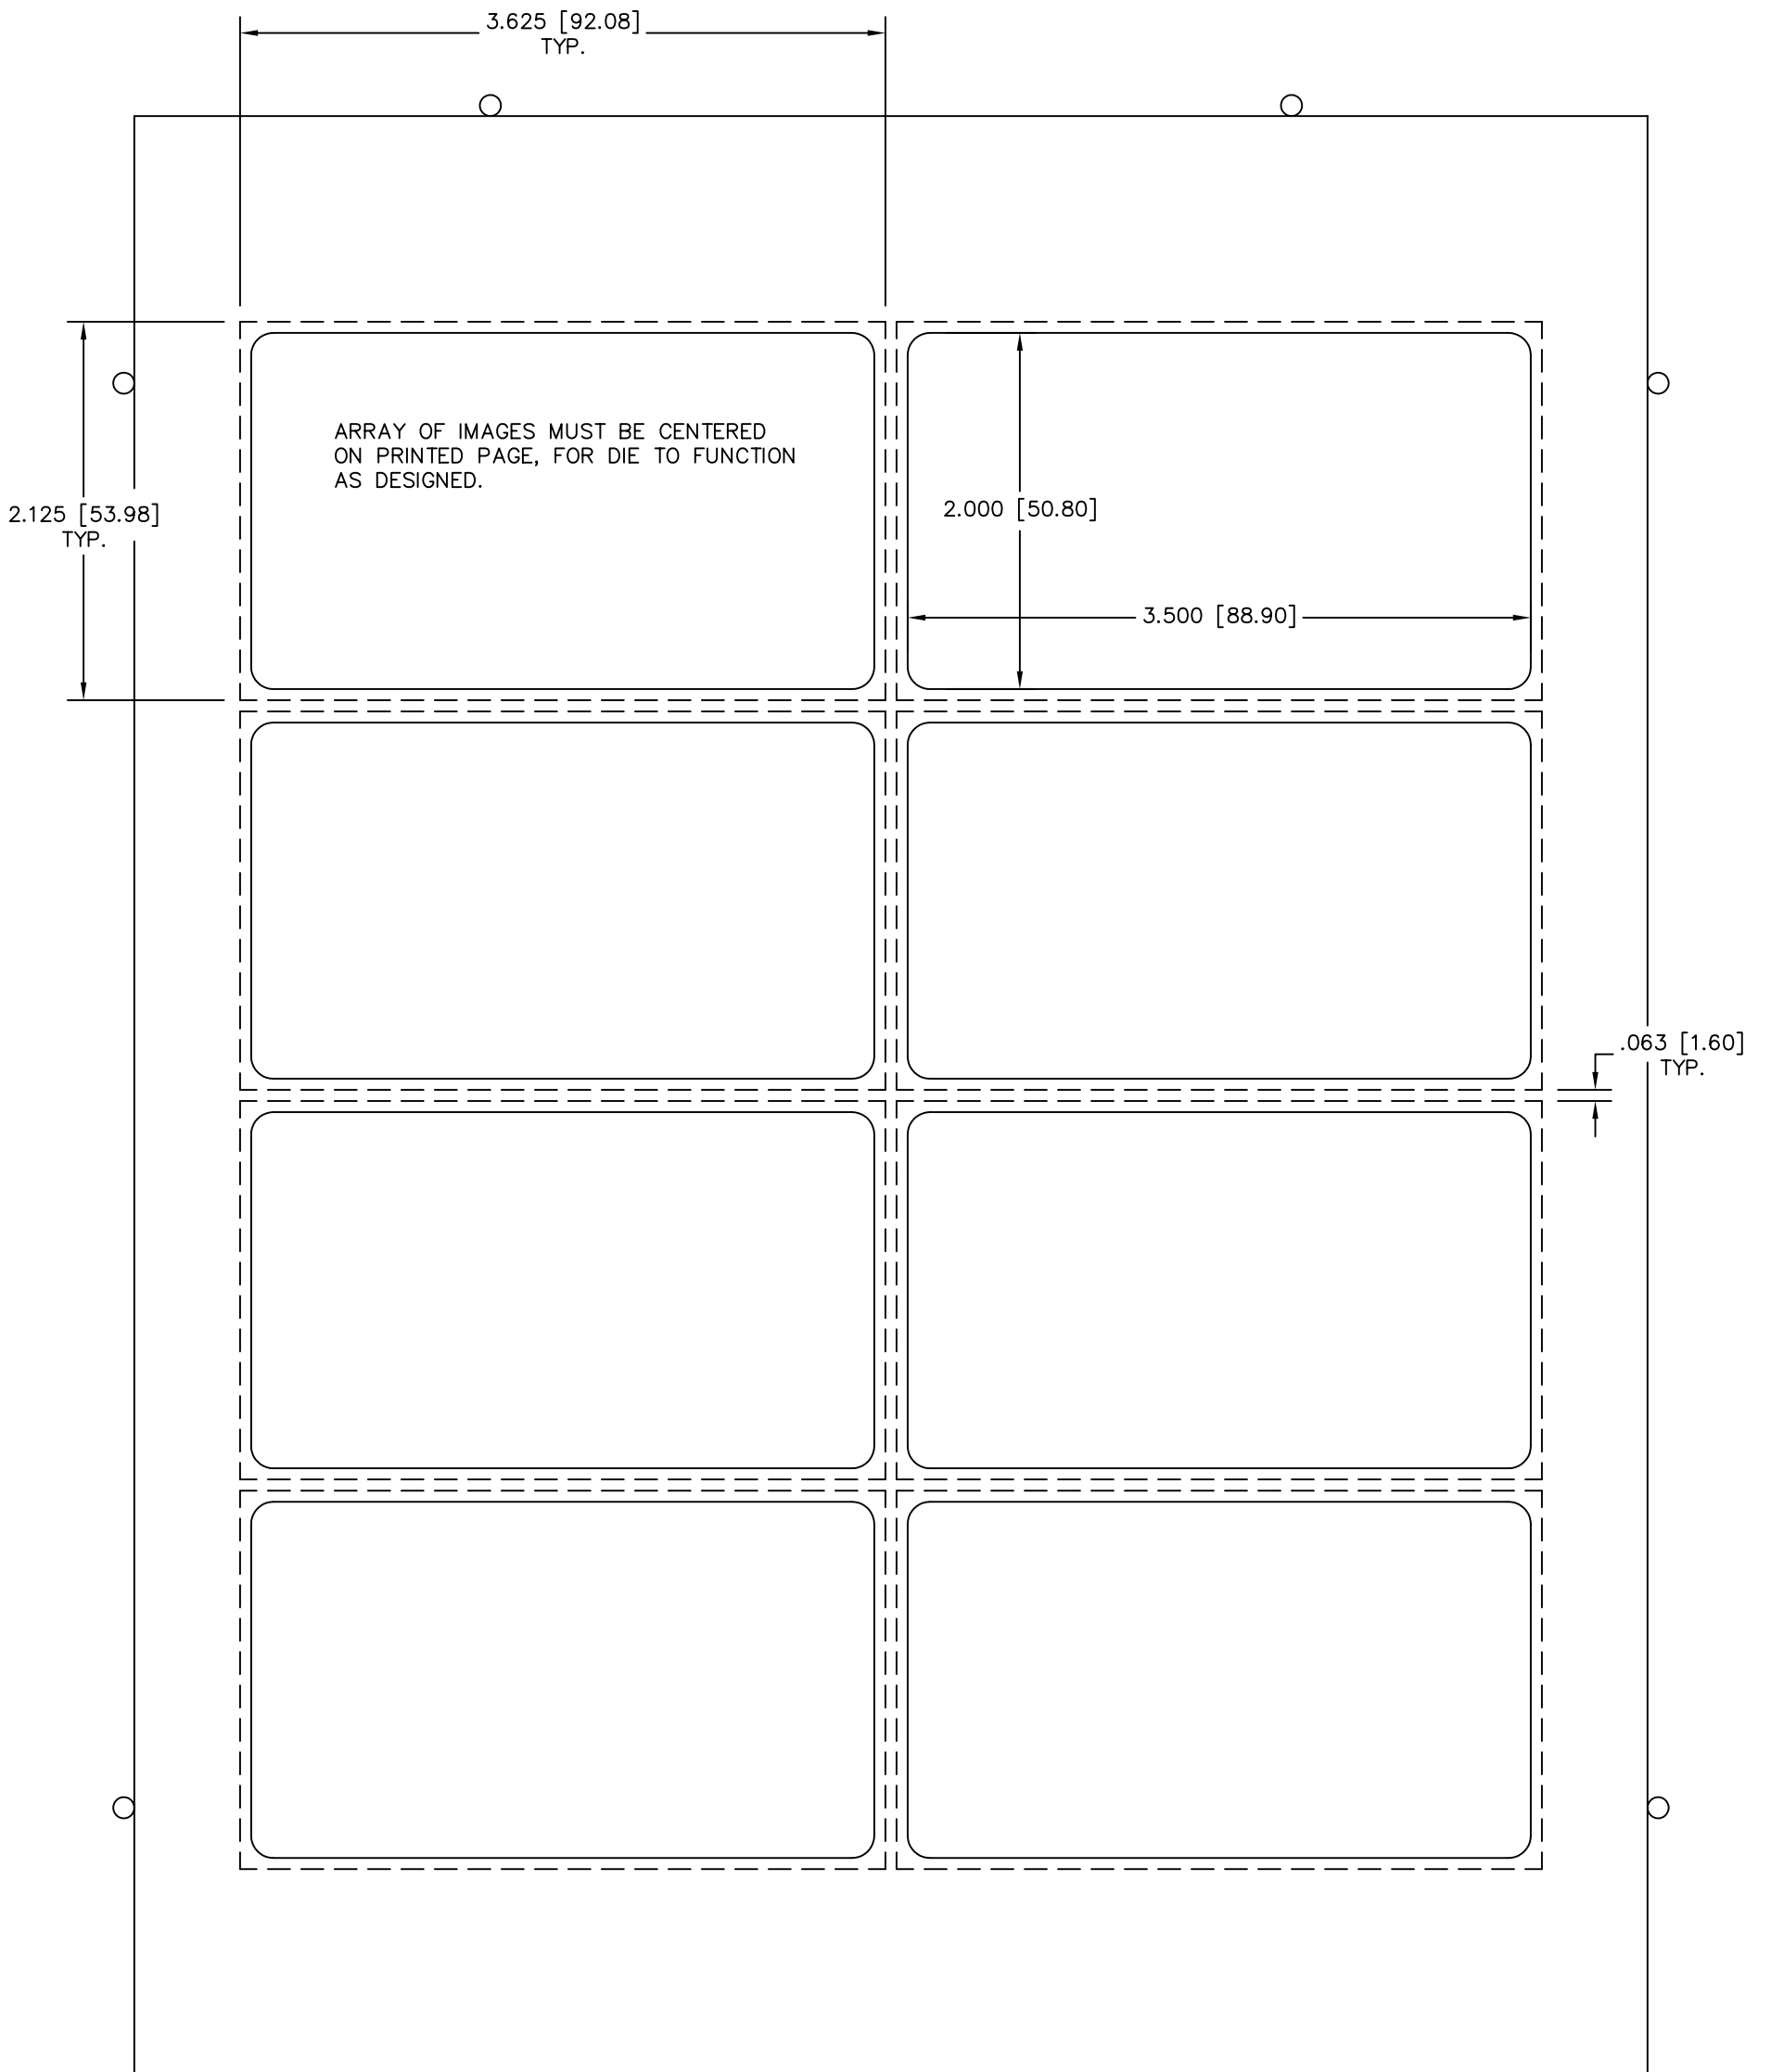

PAPER SIZE : 8 1/2" x 11"
IMAGE SIZE : 2 1/8" x 3 5/8"
DIE CUT SIZE : 2" x 3 1/2"

www.GOiMARK.com
1-888-GOiMARK (888-464-6275)

Dashed Lines = Image Requirement
Solid Lines = Cut Lines

DIE VINYL PART NUMBER : DVPI2X11011

DIE PART NUMBER : Pi2X11011