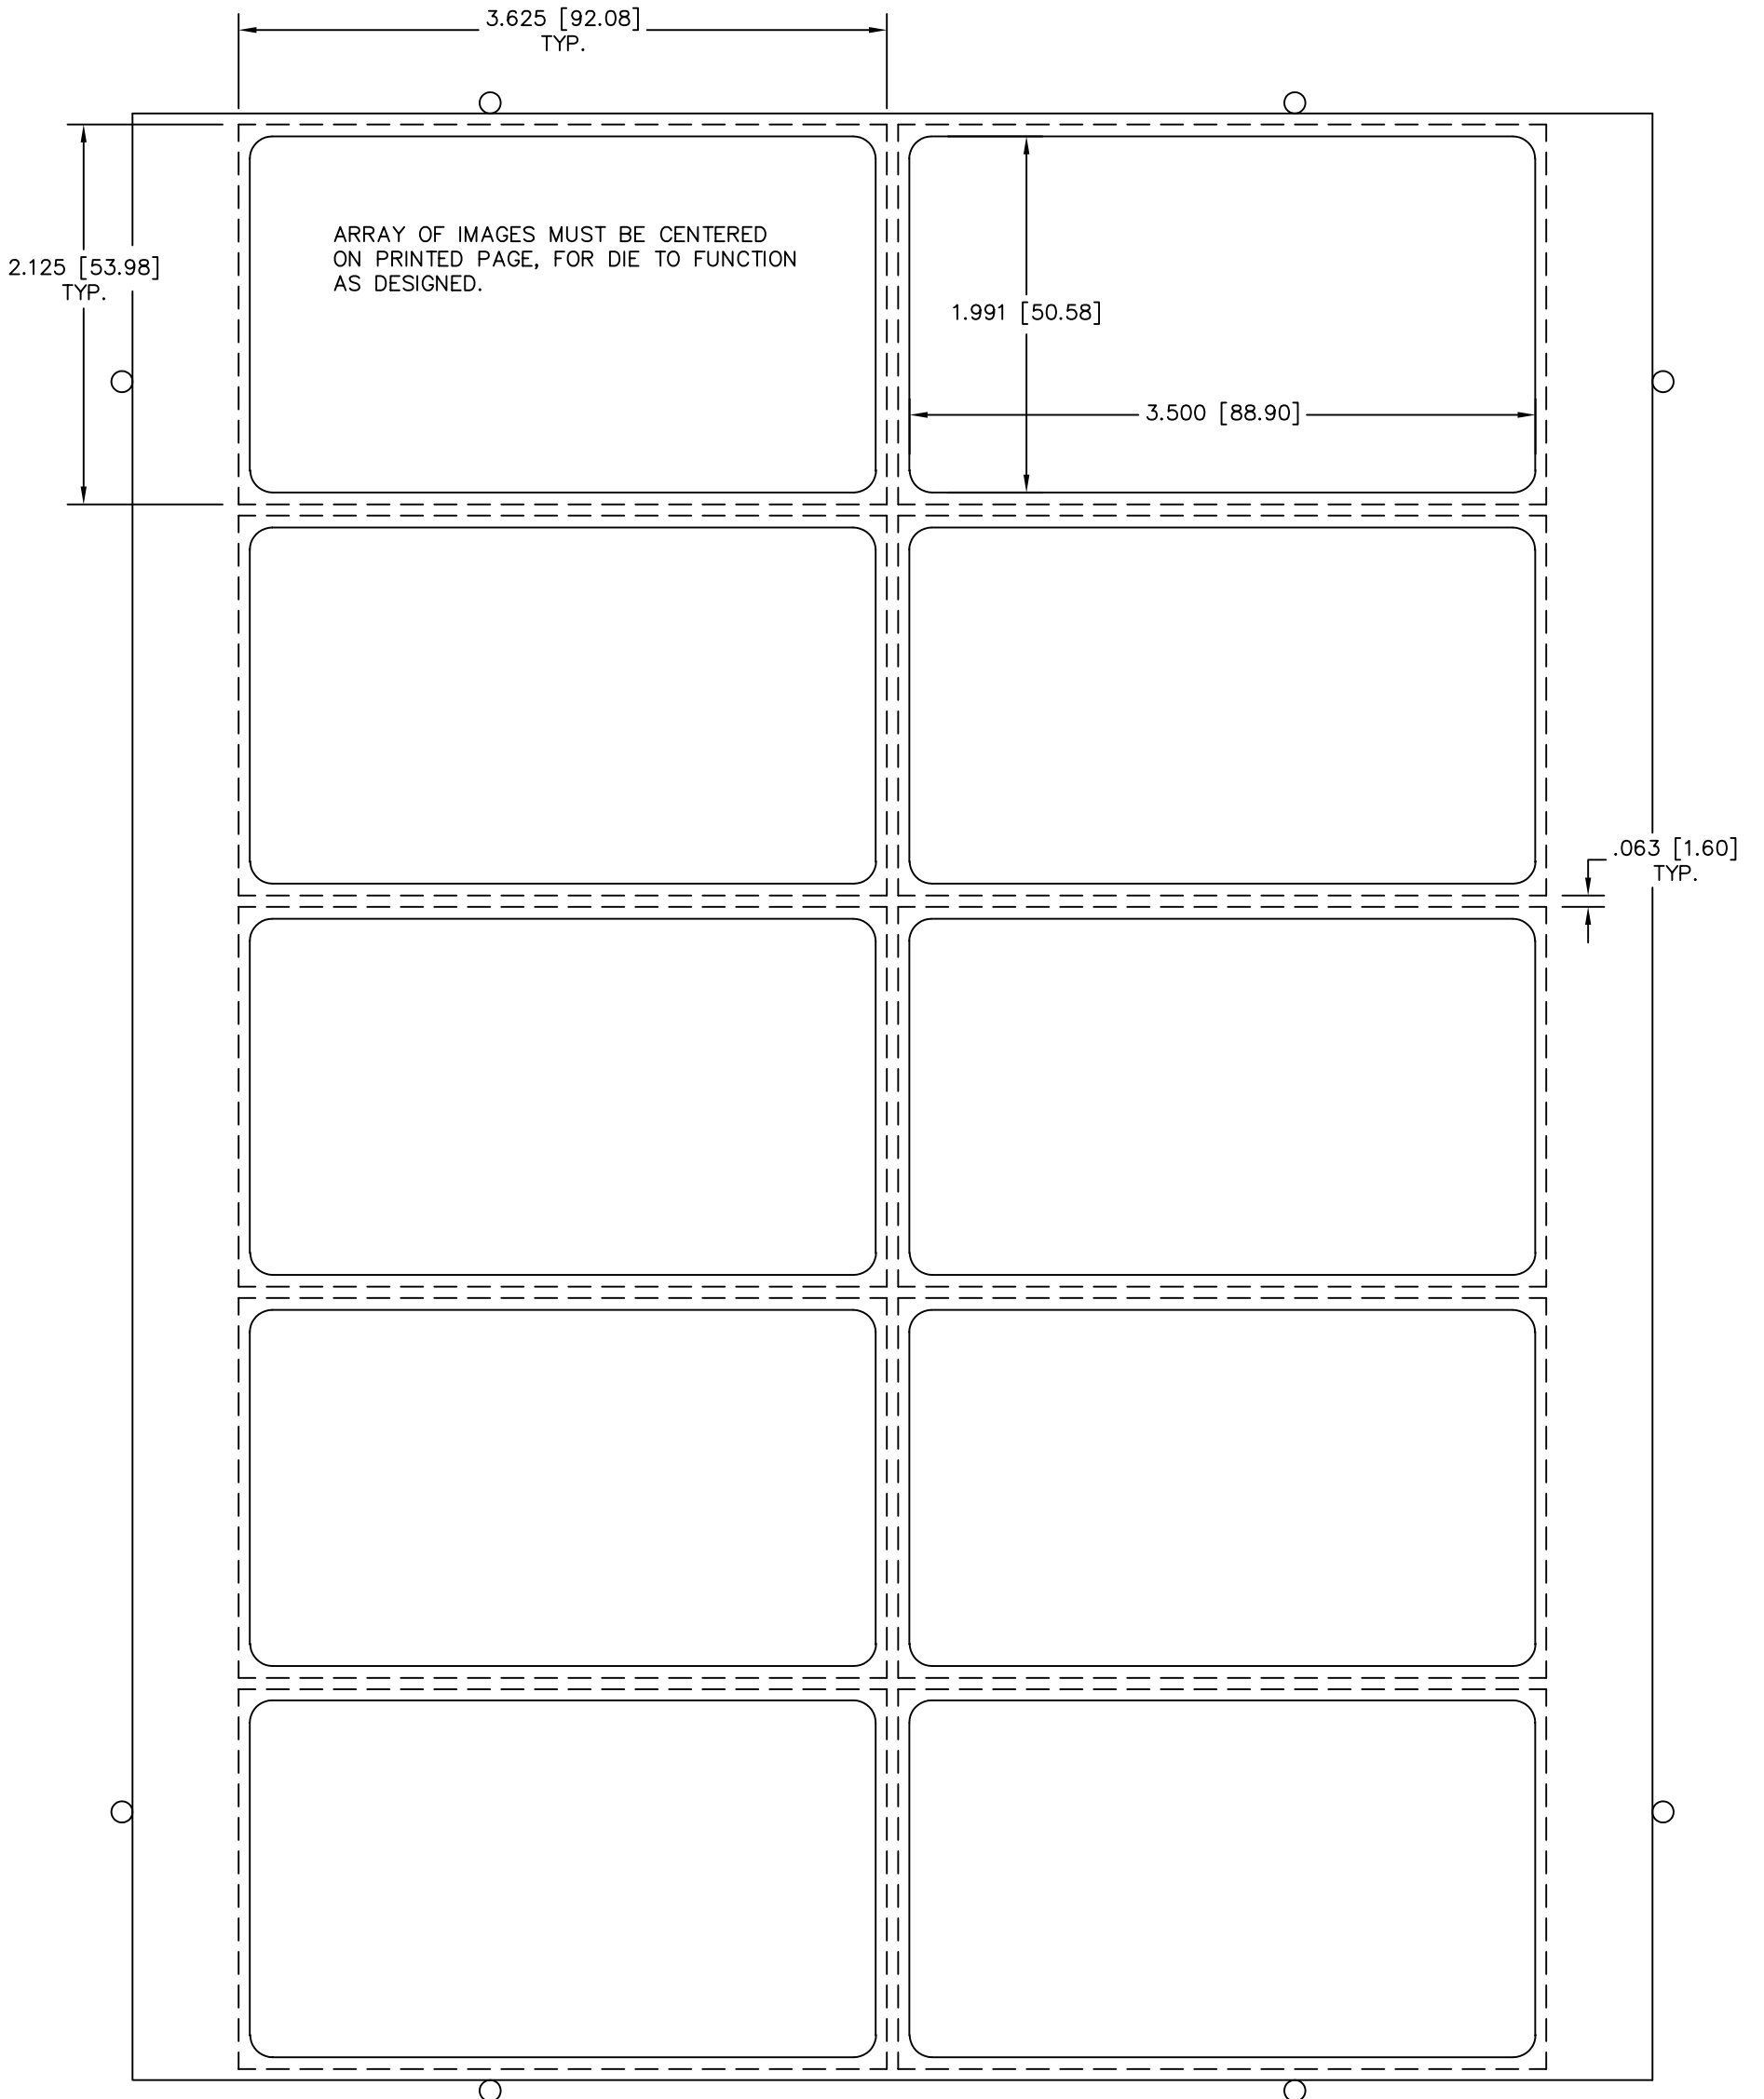

PAPER SIZE : 8 1/2" x 11"
IMAGE SIZE : 2 1/8" x 3 5/8"
DIE CUT SIZE : 2" x 3 1/2"

Dashed Lines = Image Requirement
Solid Lines = Cut Lines

www.GOiMARK.com
1-888-GOiMARK (888-464-6275)

DIE VINYL PART NUMBER : DVPi2X11009
DIE PART NUMBER : Pi2X11009