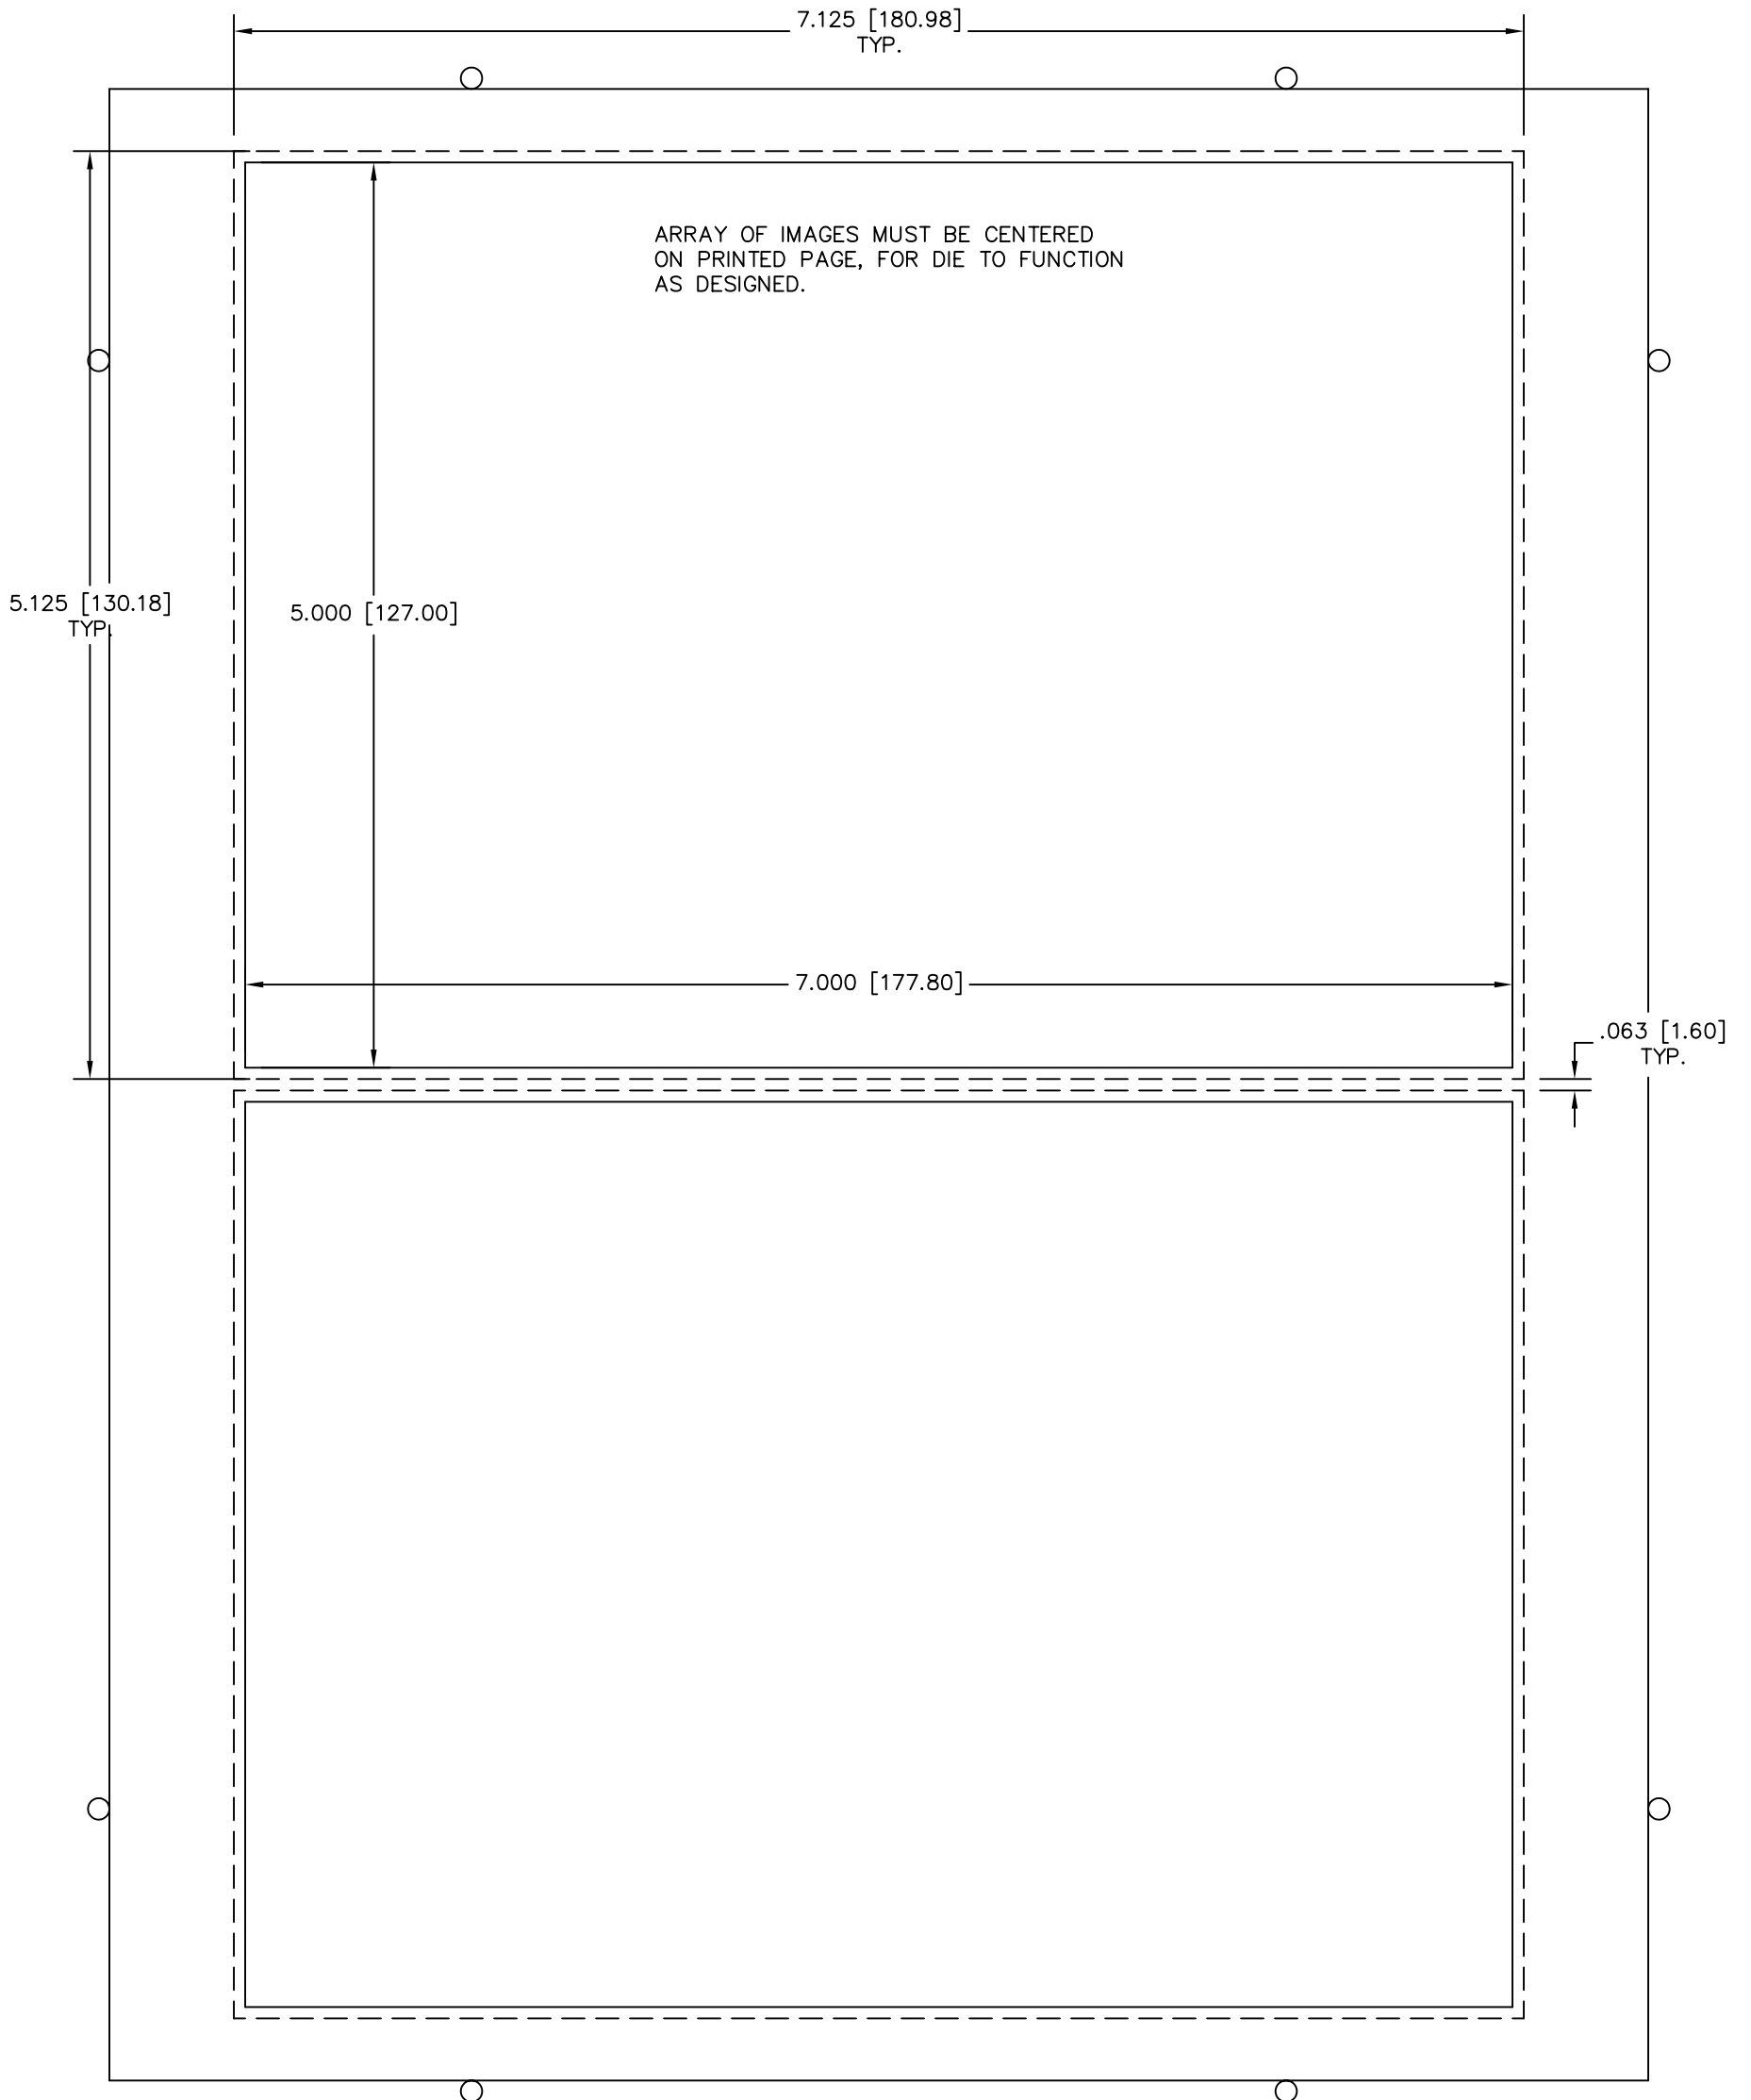

PAPER SIZE : 8 1/2" x 11"
IMAGE SIZE : 5 1/8" x 7 1/8"
DIE CUT SIZE : 5" x 7"

www.GOiMARK.com
1-888-GOiMARK (888-464-6275)

Dashed Lines = Image Requirement
Solid Lines = Cut Lines

DIE VINYL PART NUMBER : DVPi2X11007
DIE PART NUMBER : Pi2X11007