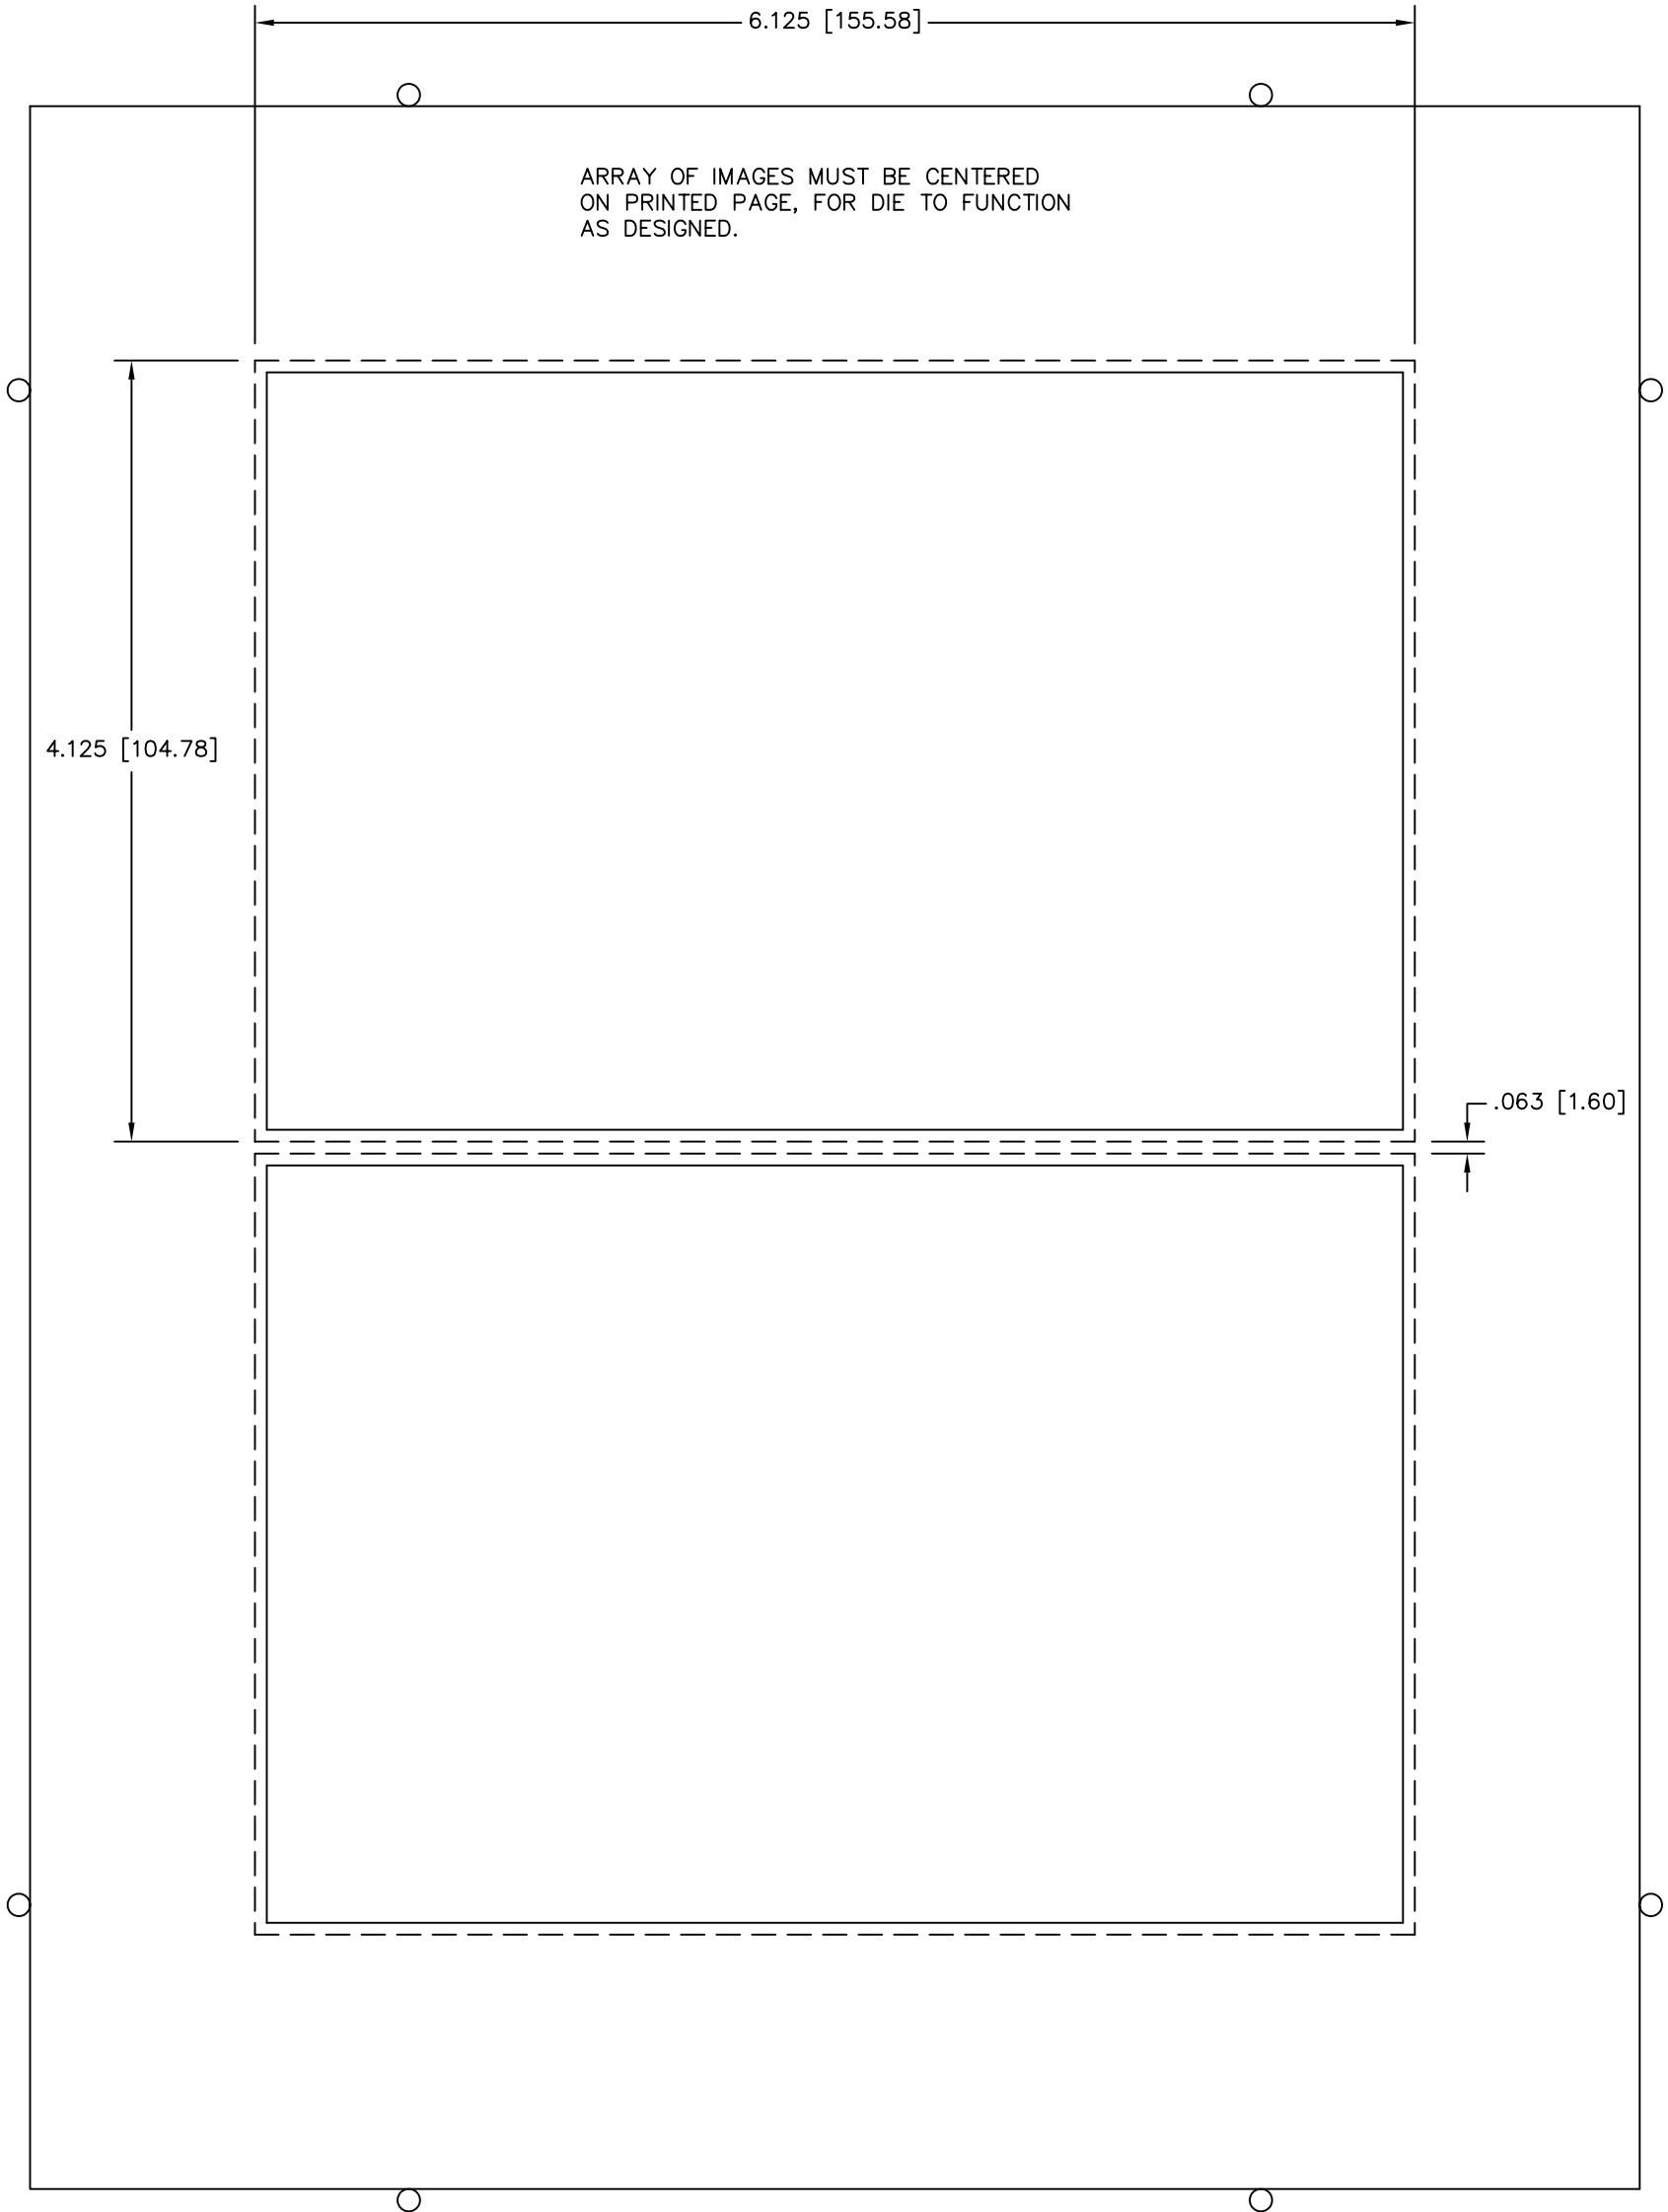

PAPER SIZE : 8 1/2" x 11"
IMAGE SIZE : 4 1/8" x 6 1/8"
DIE CUT SIZE : 4" x 6"

www.GOIMARK.com
1-888-GOIMARK (888-464-6275)

Dashed Lines = Image Requirement
Solid Lines = Cut Lines

DIE VINYL PART NUMBER : DVPI2X11005
DIE PART NUMBER : PI2X11005