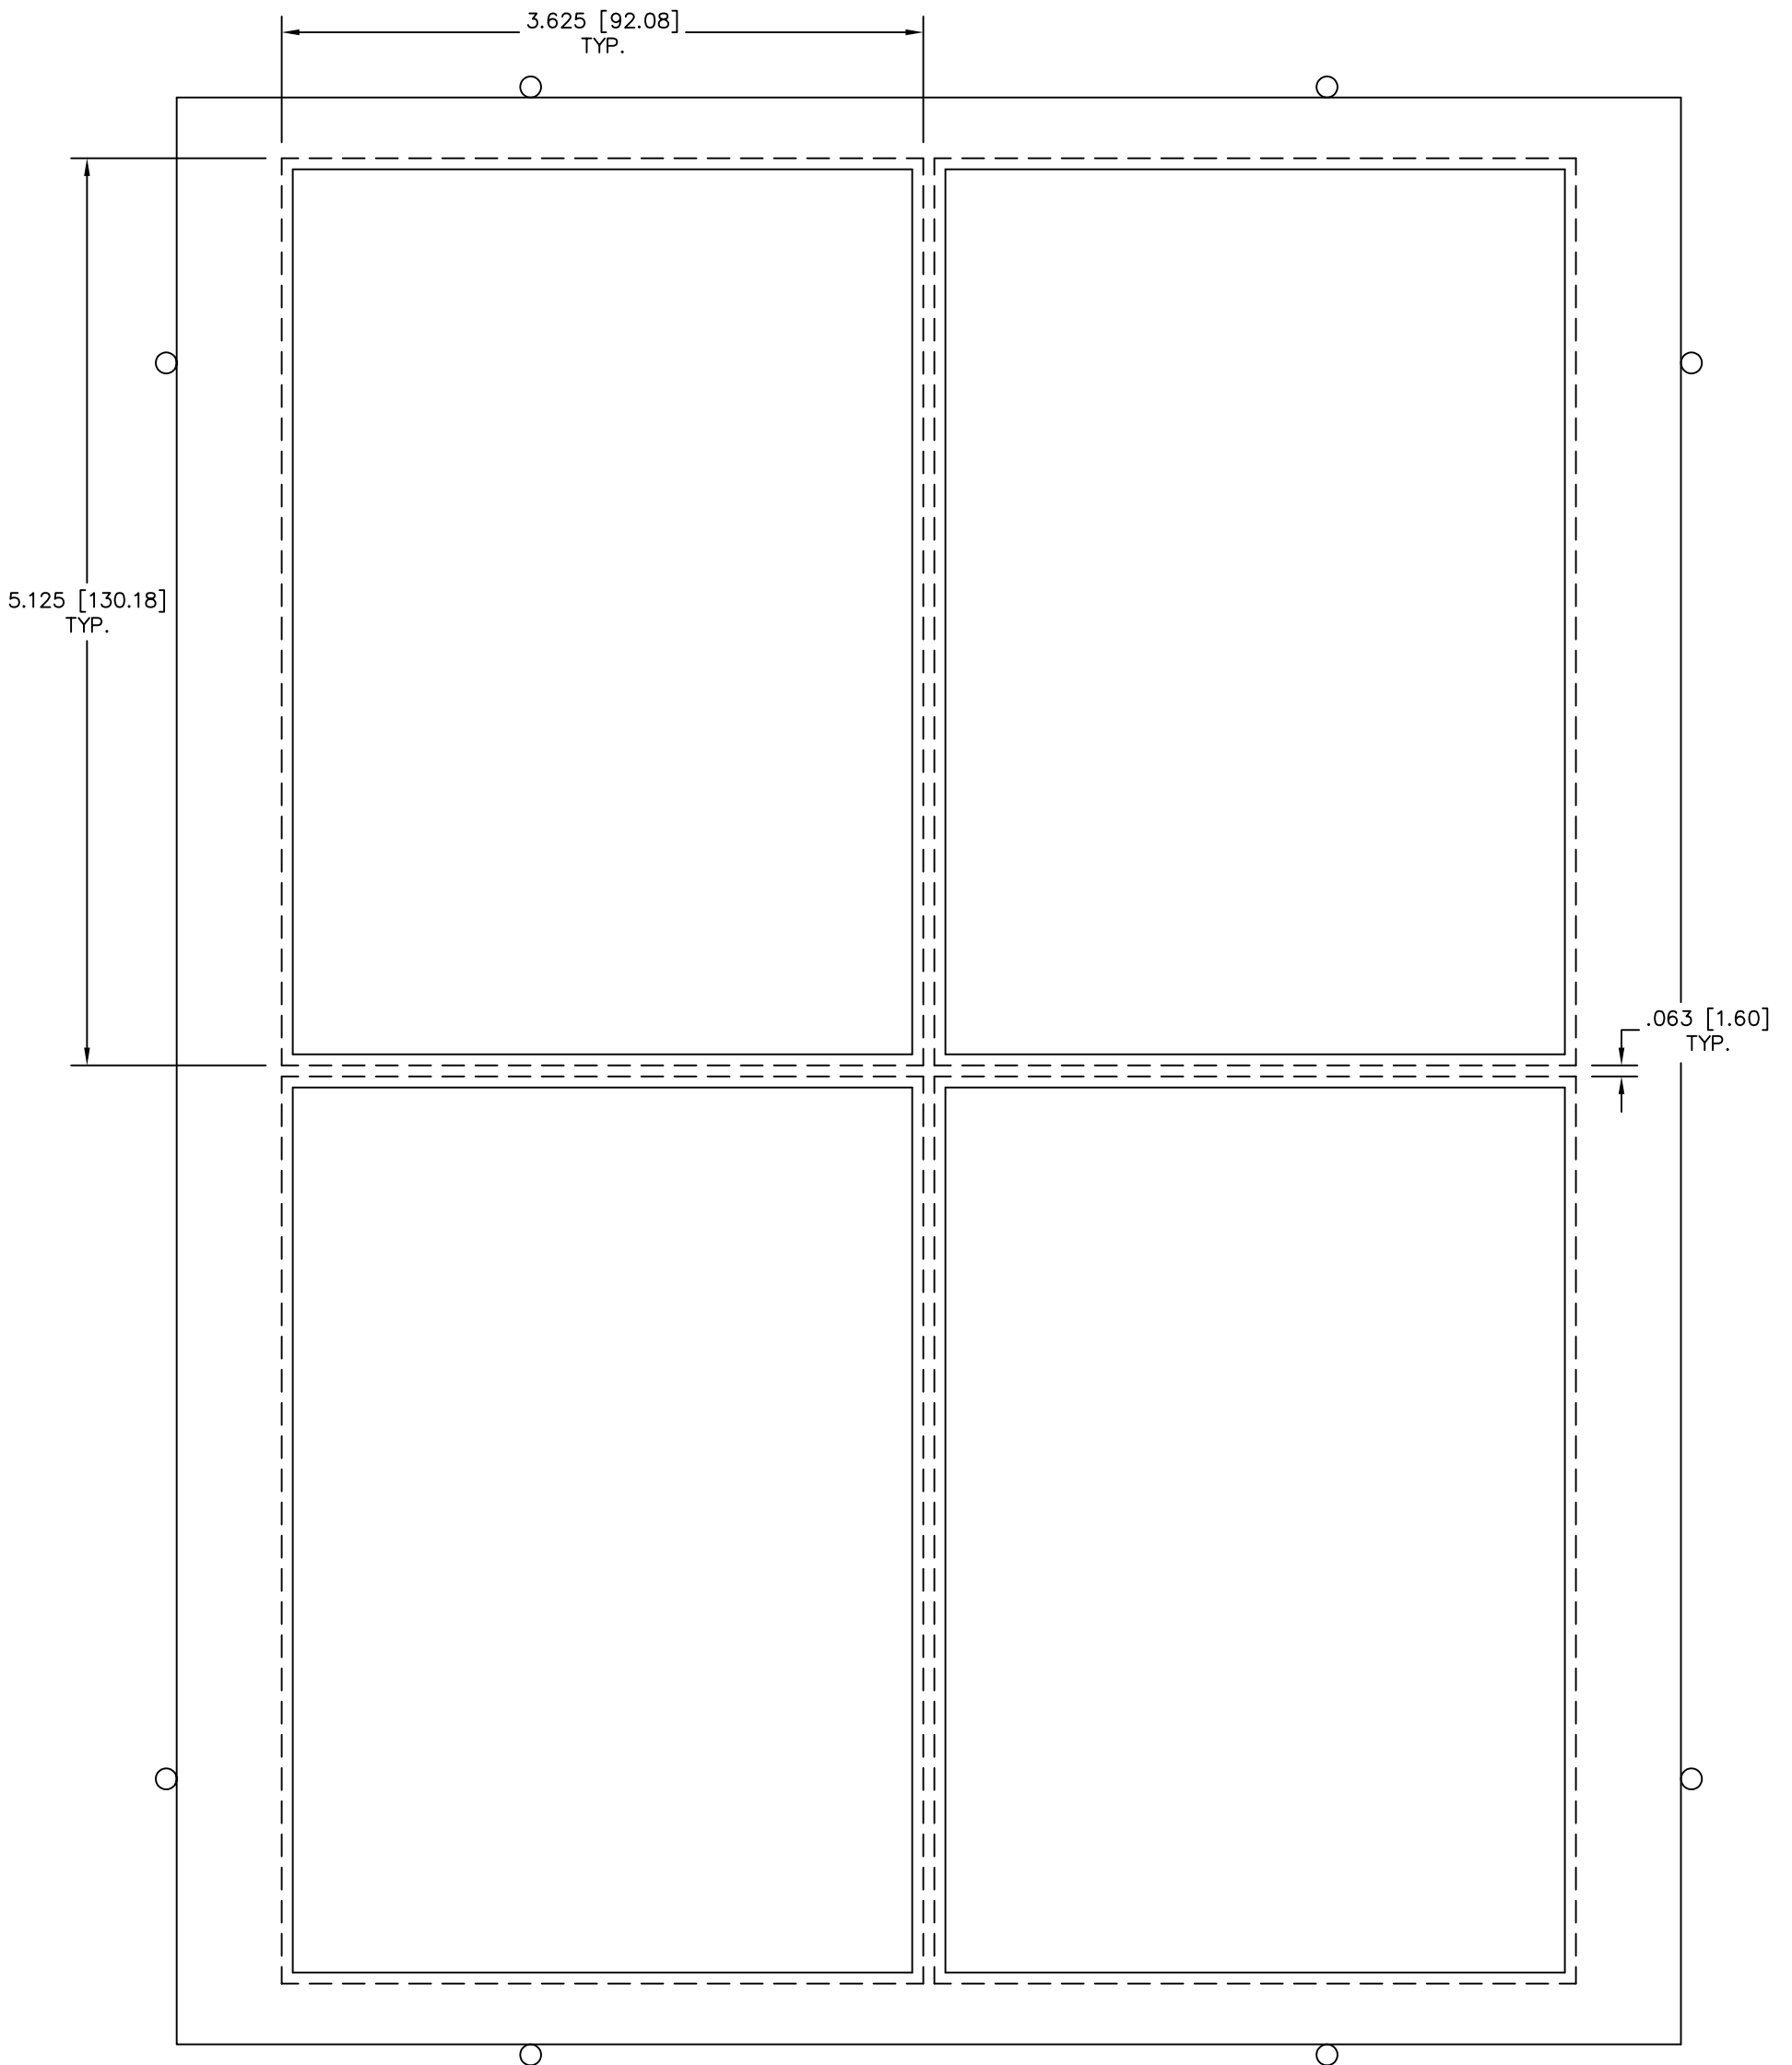

PAPER SIZE : 8 1/2" x 11"  
IMAGE SIZE : 3 5/8" x 5 1/8"  
DIE CUT SIZE : 3 1/2" x 5"

www.GOiMARK.com  
1-888-GOiMARK ( 888-464-6275 )

Dashed Lines = Image Requirement  
Solid Lines = Cut Lines

DIE VINYL PART NUMBER : DVPi2X11004  
DIE PART NUMBER : Pi2X11004