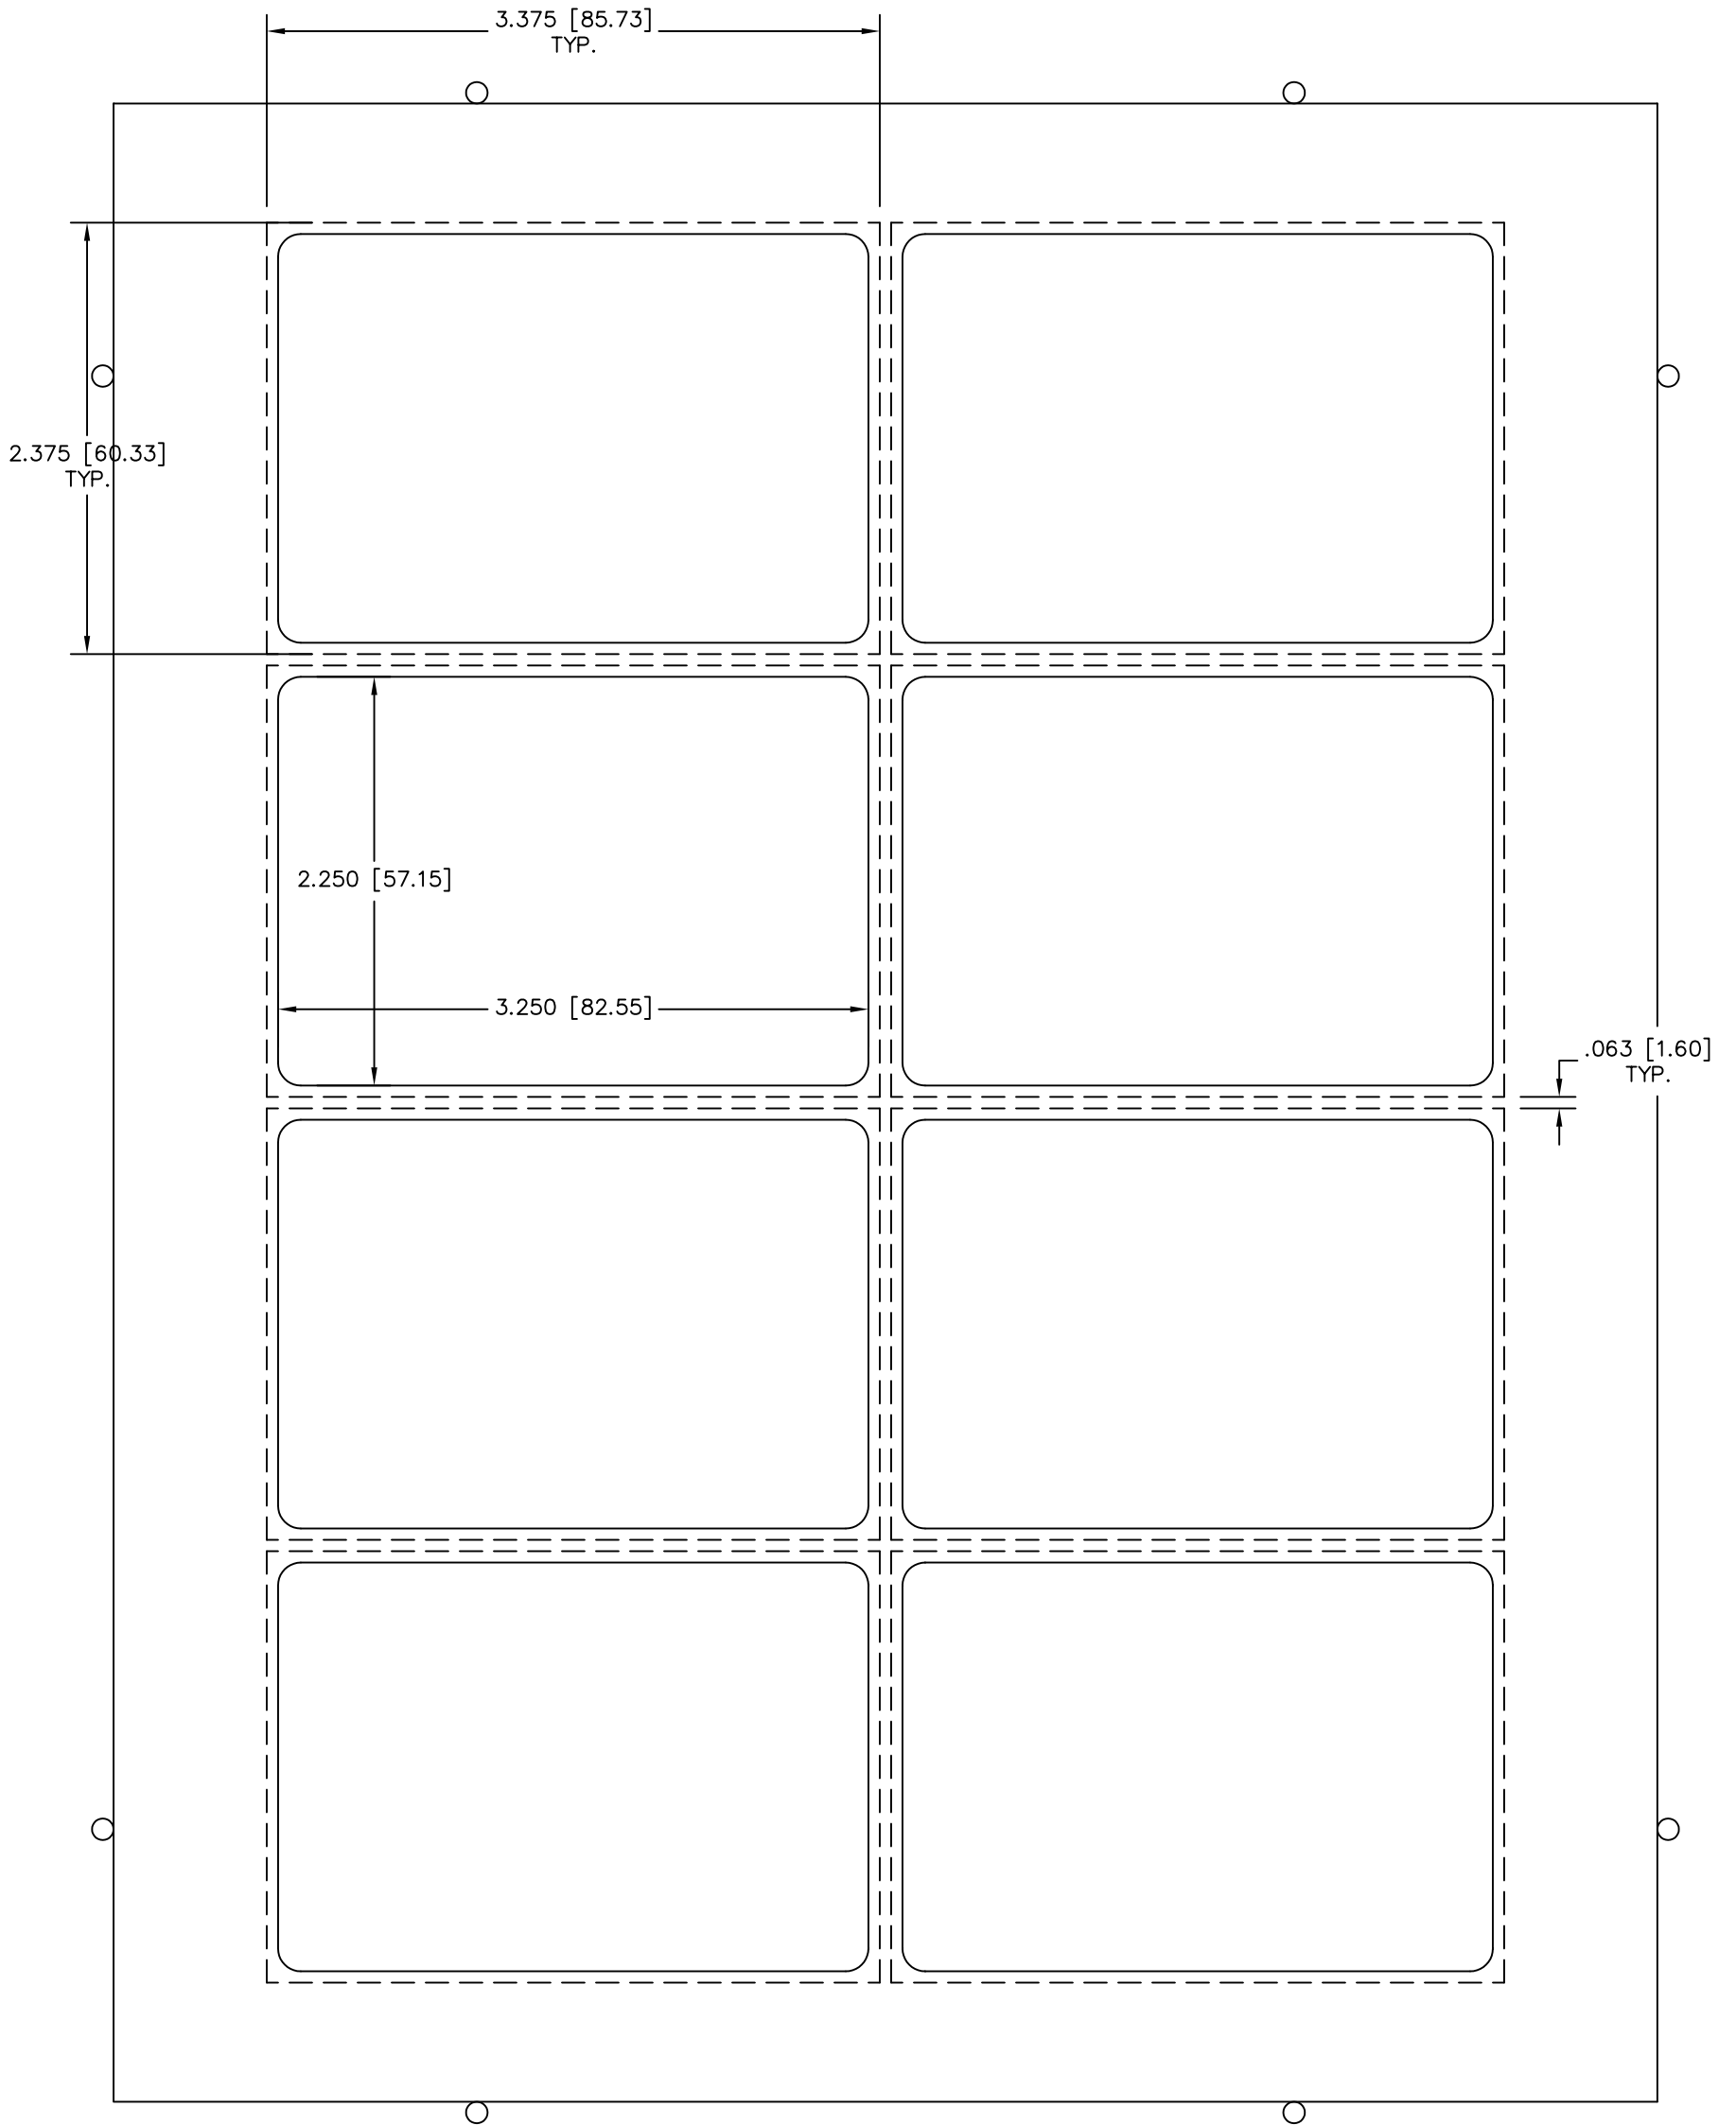

PAPER SIZE : 8 1/2" x 11"
IMAGE SIZE : 2 3/8" x 3 3/8"
DIE CUT SIZE : 2 1/4" x 3 1/4"

www.GOiMARK.com
1-888-GOiMARK (888-464-6275)

Dashed Lines = Image Requirement
Solid Lines = Cut Lines

DIE VINYL PART NUMBER : DVPI2X11003
DIE PART NUMBER : Pi2X11003