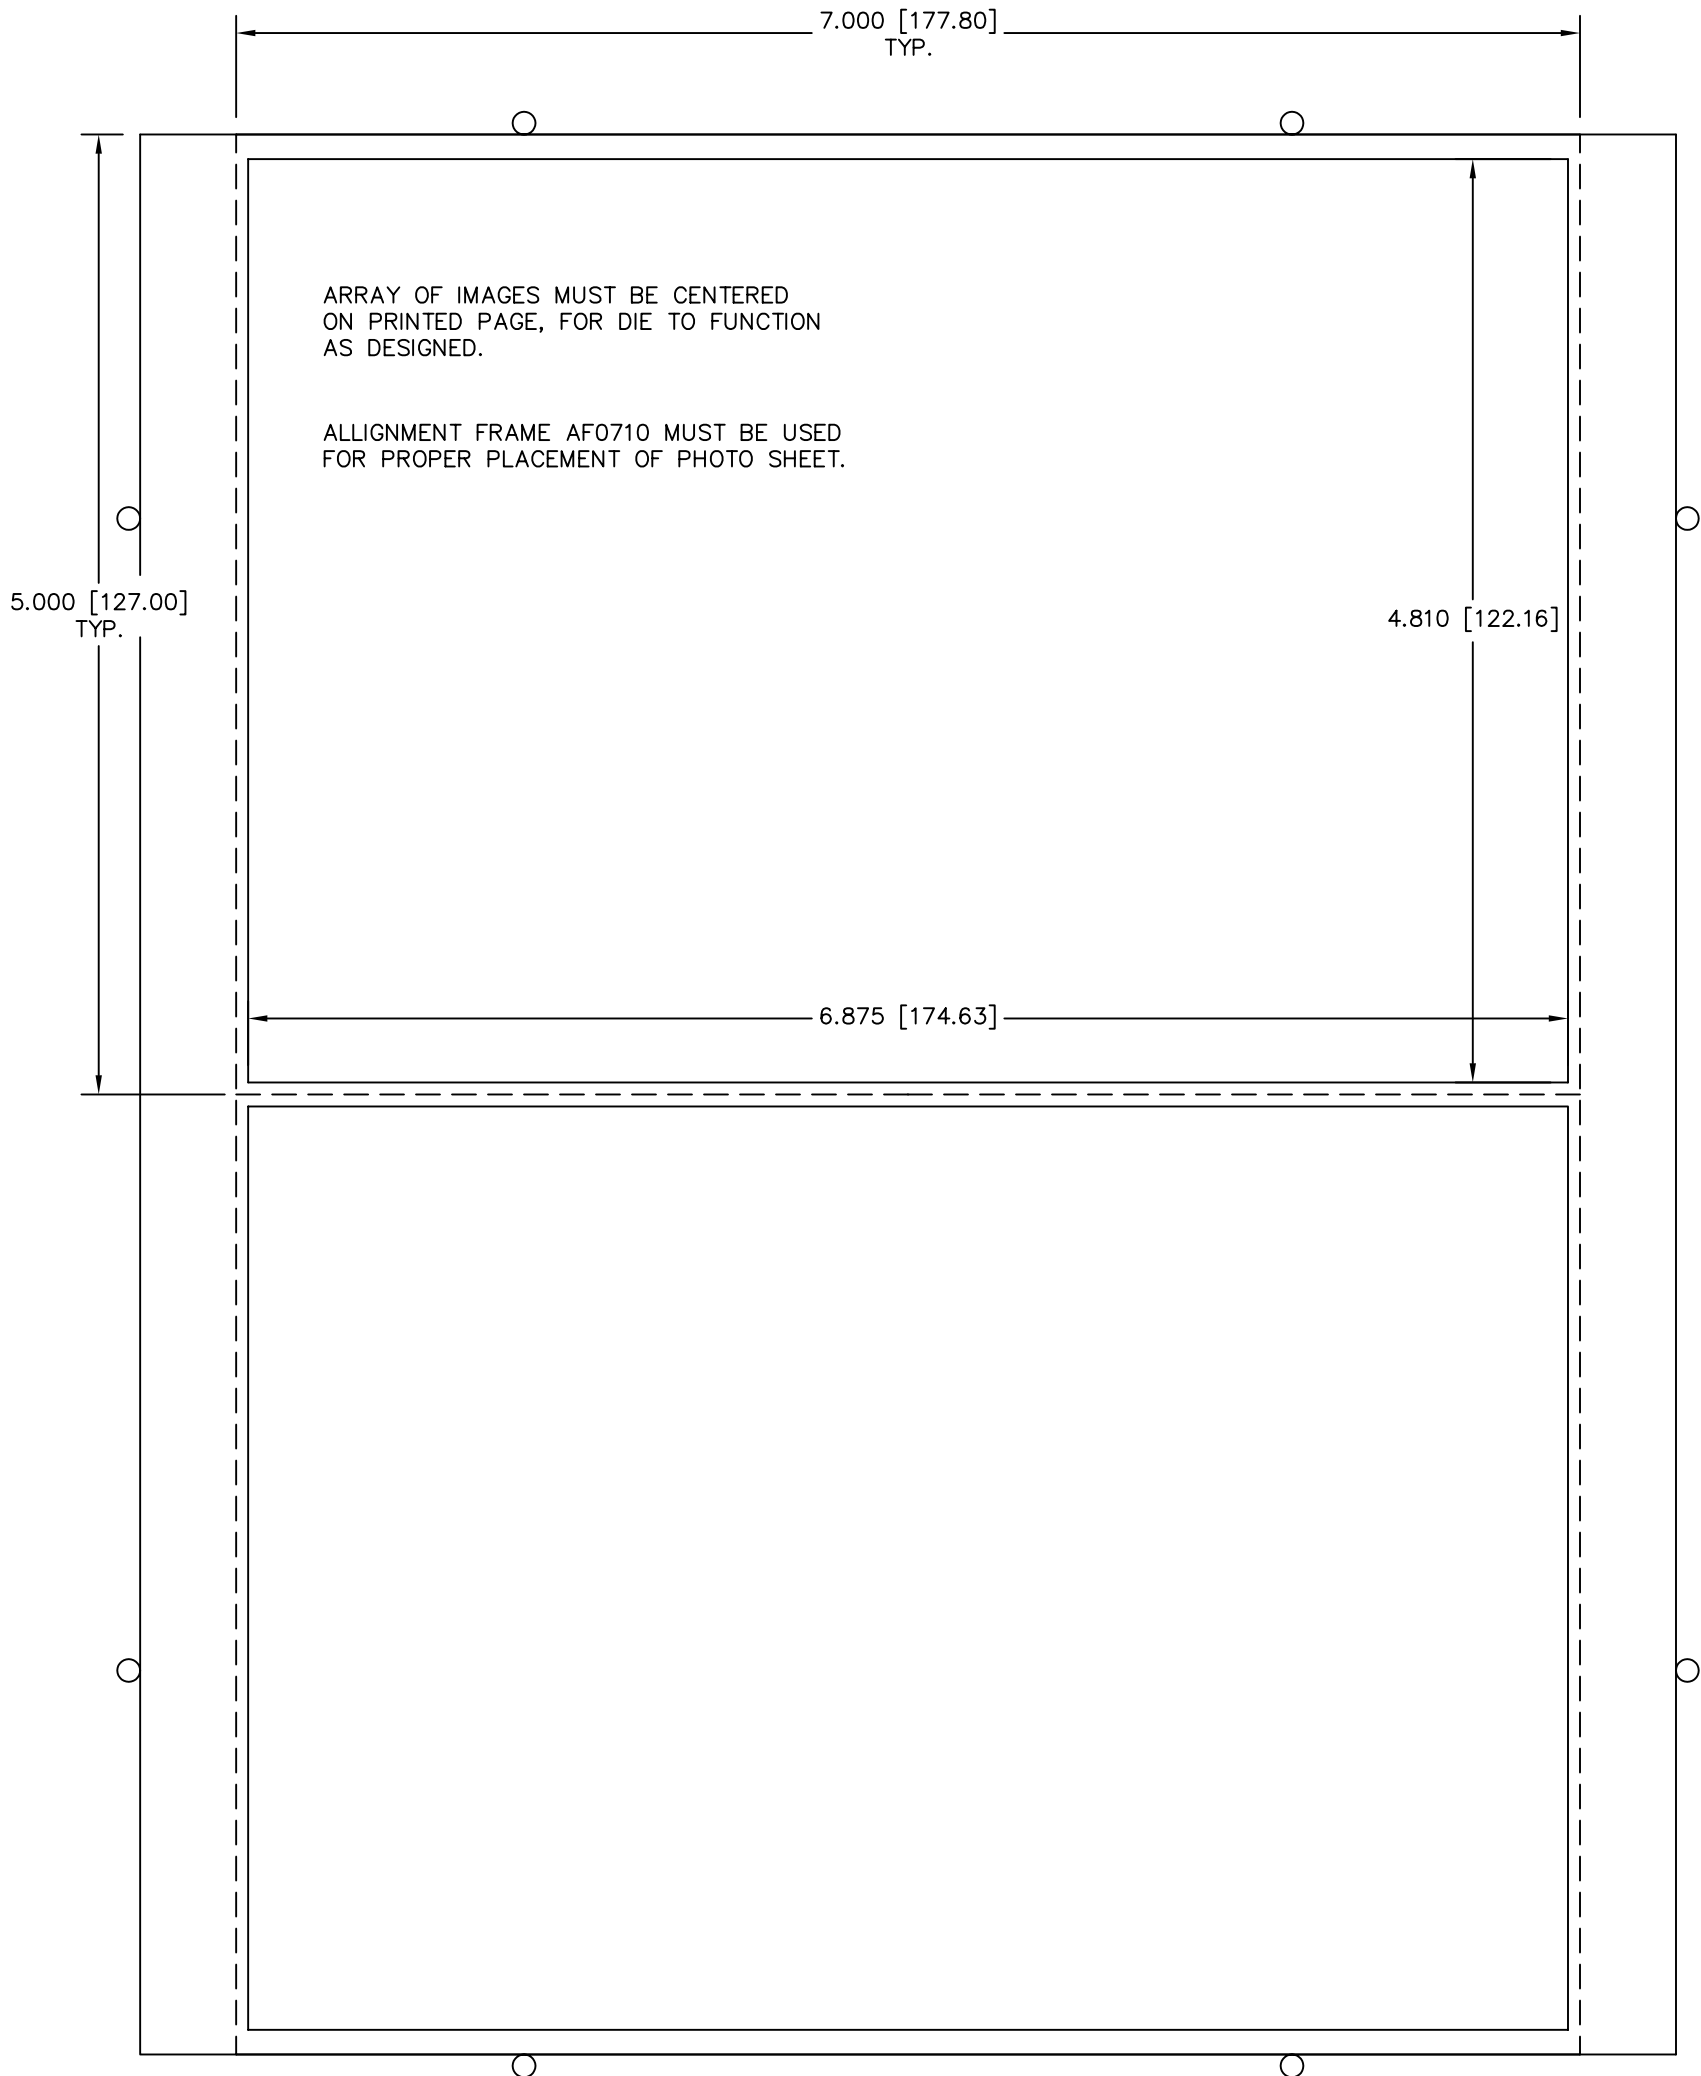

PAPER SIZE : 8" x 10"  
IMAGE SIZE : 5" x 7"  
DIE CUT SIZE : 4 13/16" x 6 7/8"

www.GOiMARK.com  
1-888-GOiMARK ( 888-464-6275 )

Dashed Lines = Image Requirement  
Solid Lines = Cut Lines

DIE VINYL PART NUMBER : DVPI2X10010  
DIE PART NUMBER : Pi2X10010