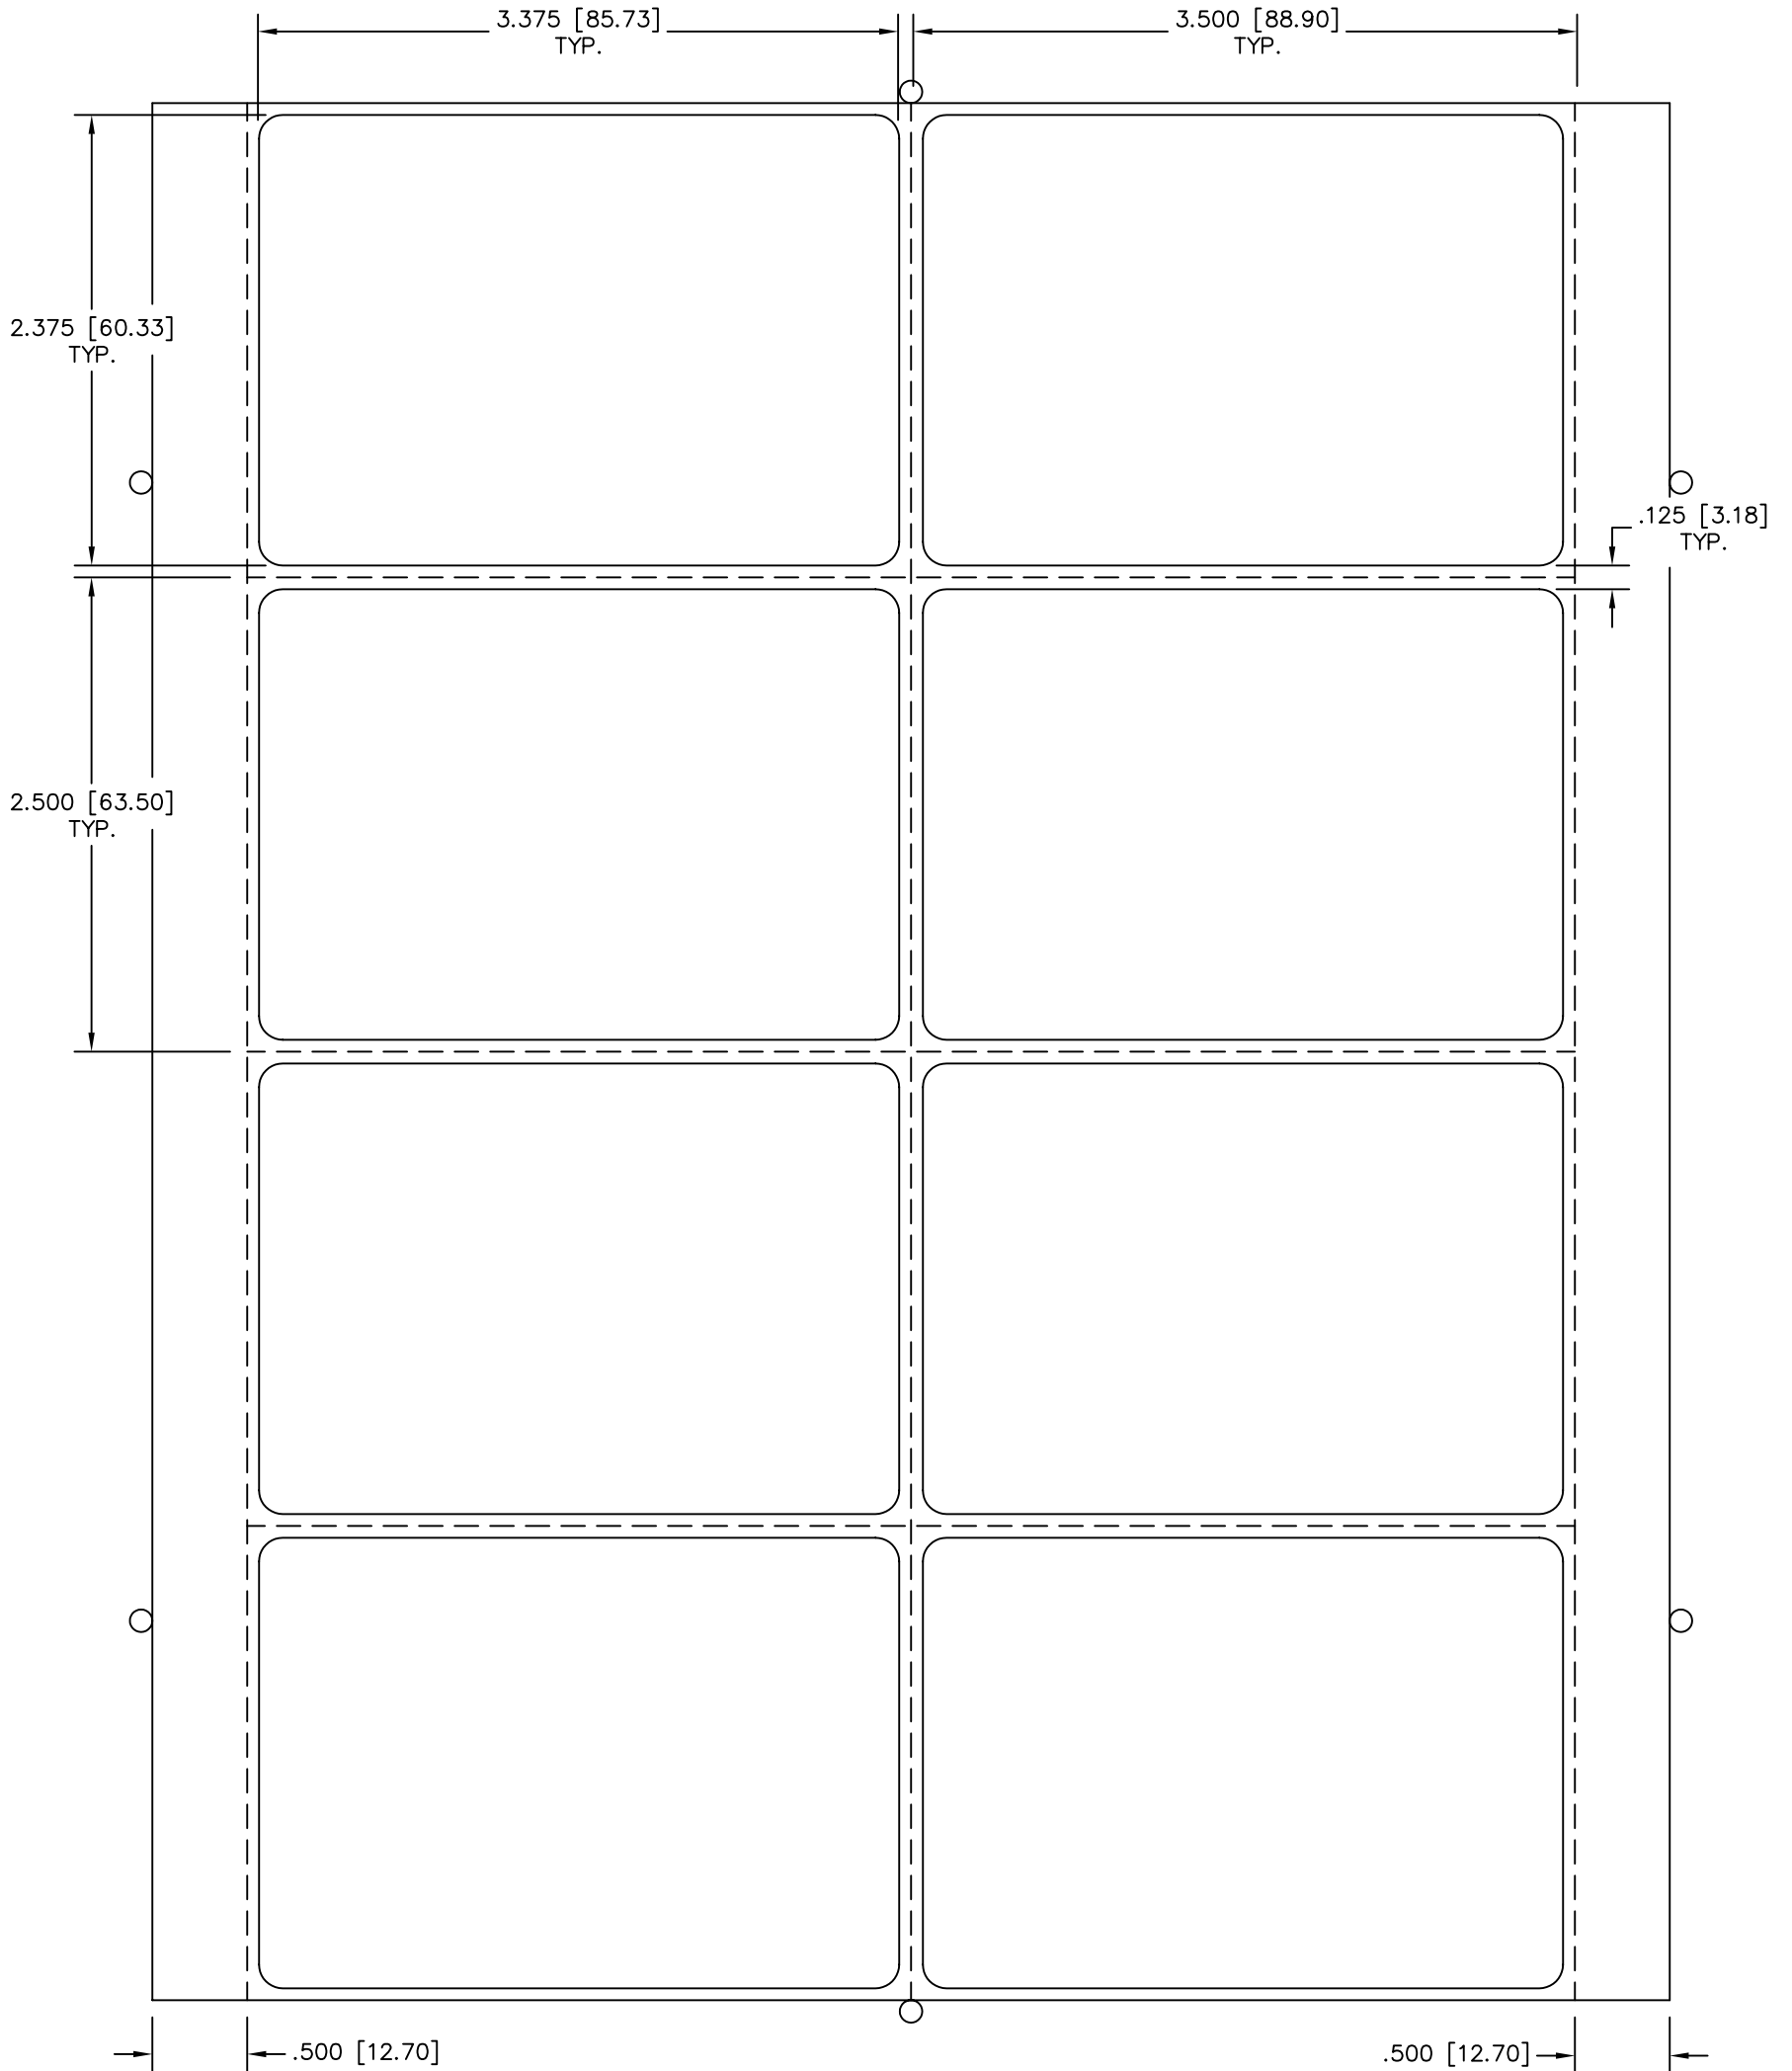

PAPER SIZE : 8" x 10"
IMAGE SIZE : 2 1/2" x 3 1/2"
DIE CUT SIZE : 2 3/8" x 3 3/8"

www.GOiMARK.com
1-888-GOiMARK (888-464-6275)

Dashed Lines = Image Requirement
Solid Lines = Cut Lines

DIE VINYL PART NUMBER : DVPi2X10006
DIE PART NUMBER : Pi2X10006