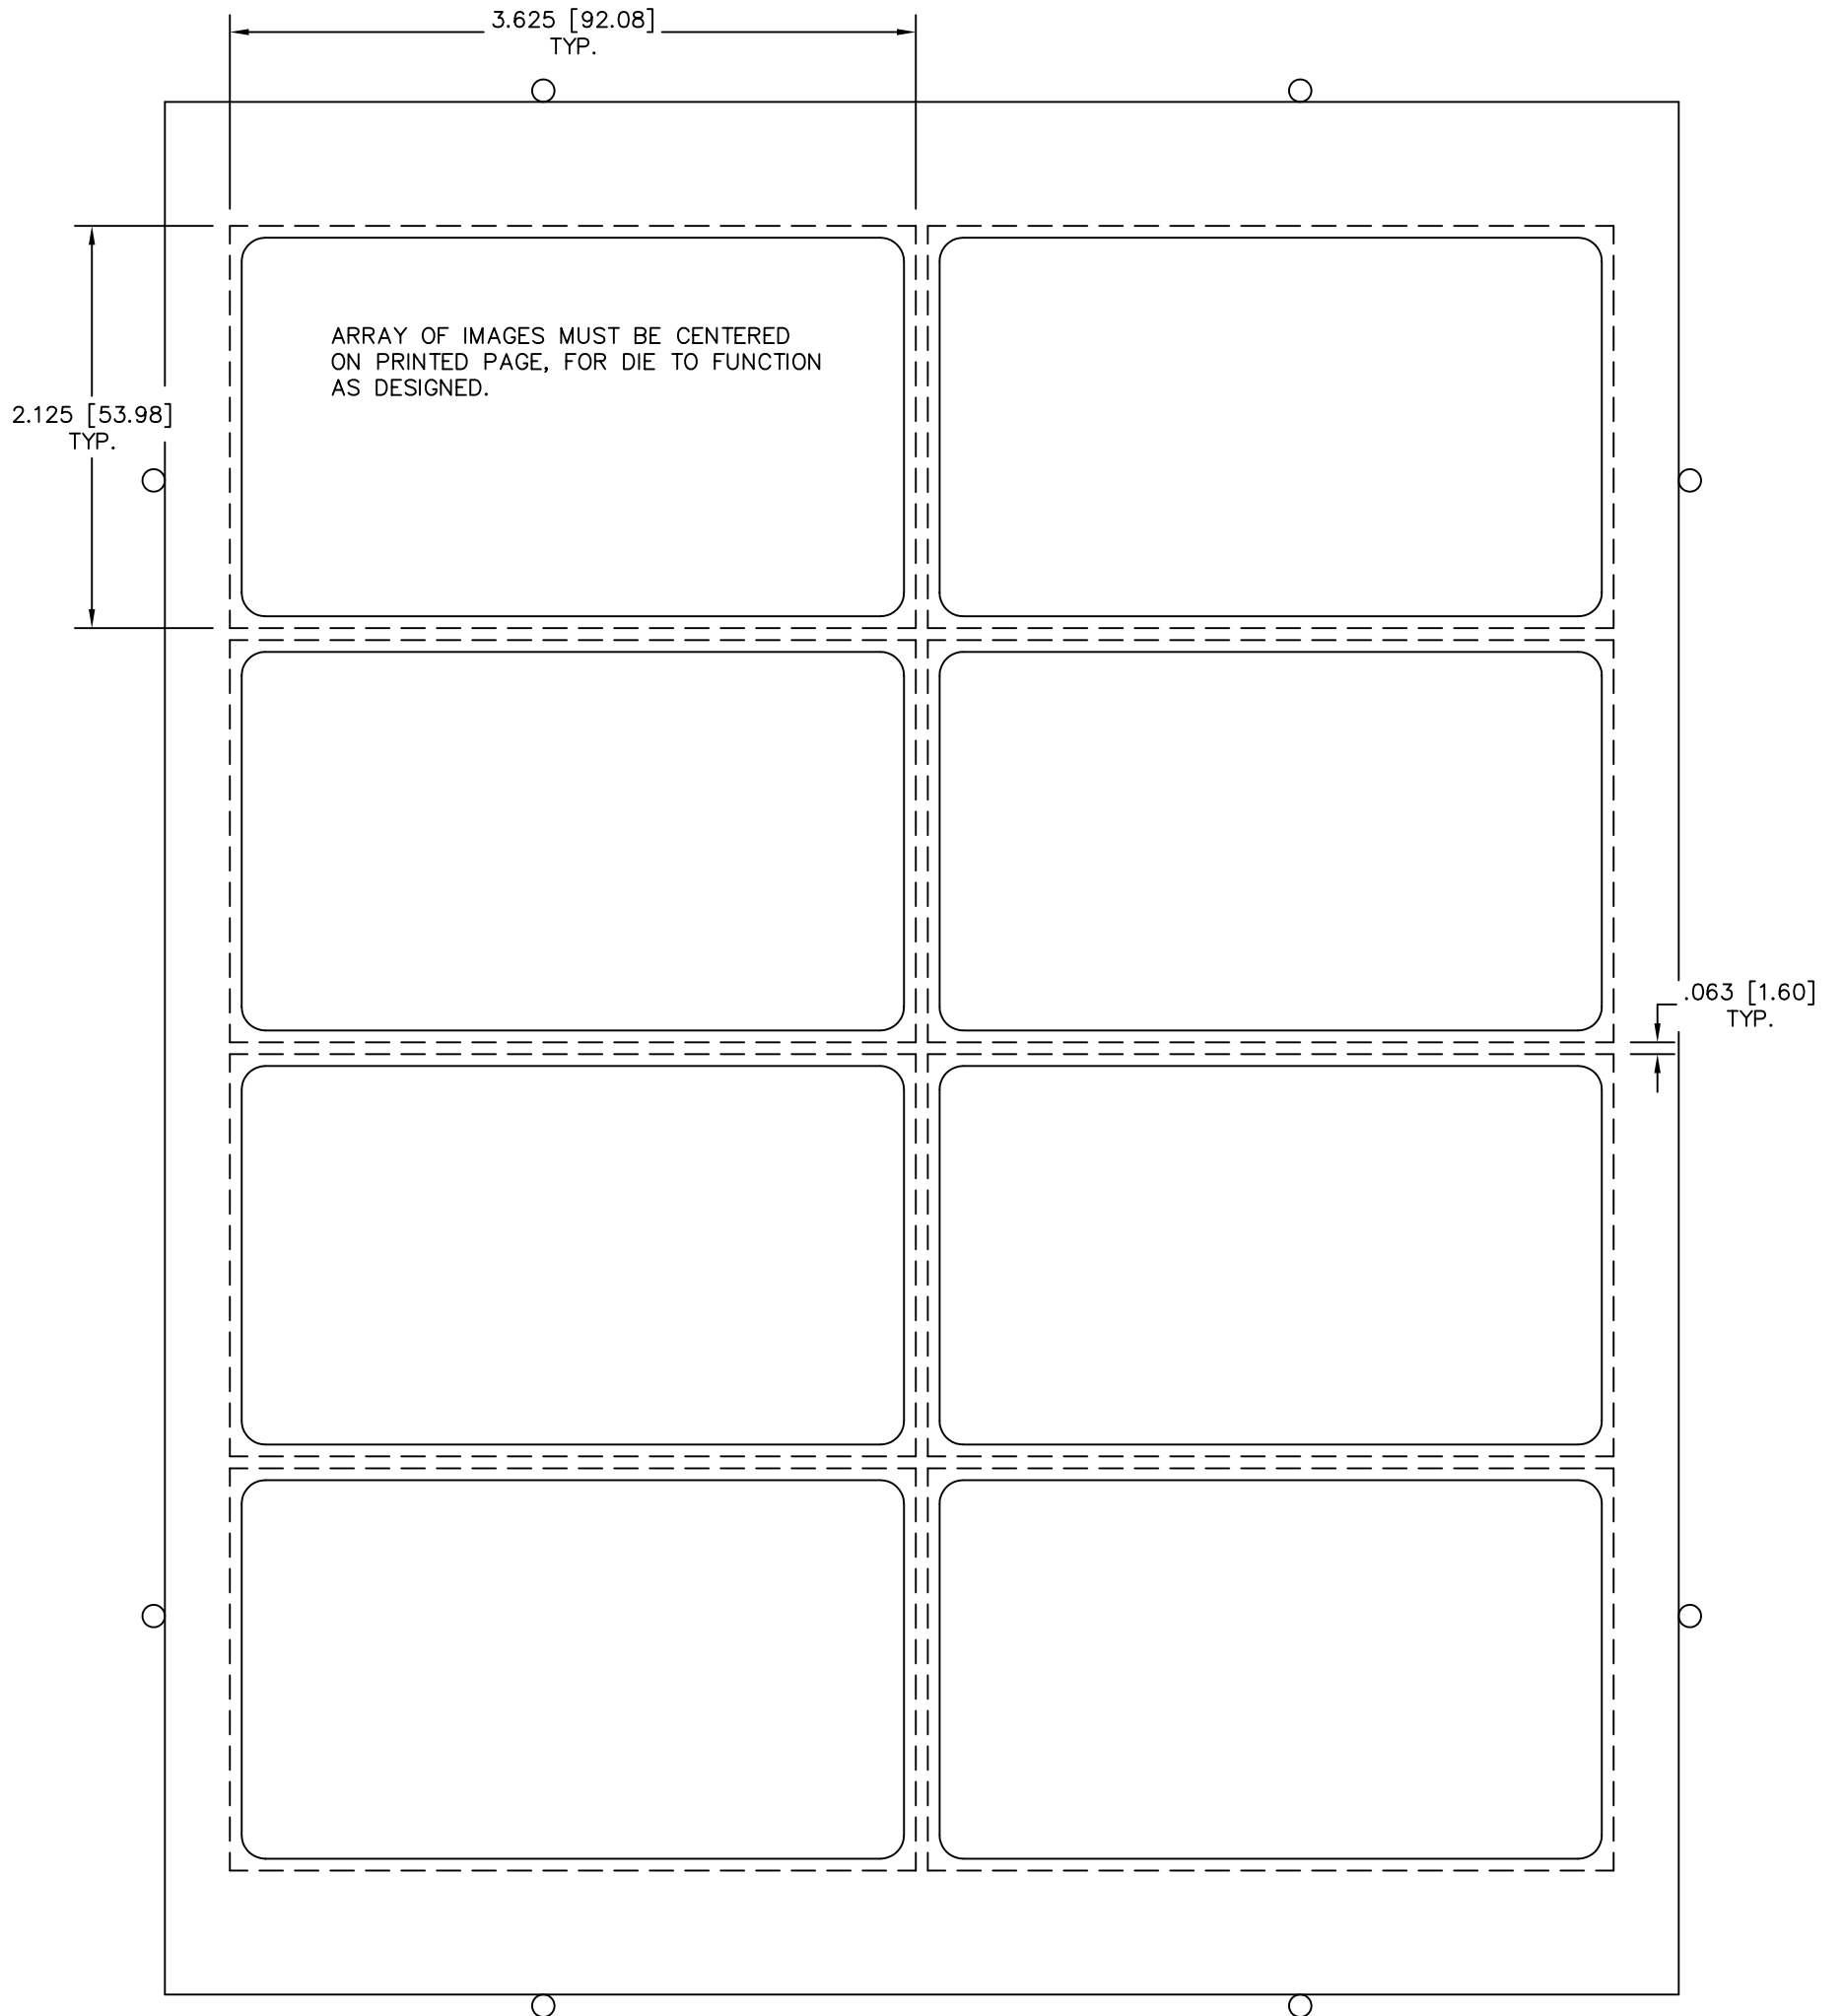

PAPER SIZE : 8" x 10"
IMAGE SIZE : 2 1/8" x 3 5/8"
DIE CUT SIZE : 2" x 3 1/2"

www.GOiMARK.com
1-888-GOiMARK (888-464-6275)

Dashed Lines = Image Requirement
Solid Lines = Cut Lines

DIE VINYL PART NUMBER : DVPI2X10005
DIE PART NUMBER : PI2X10005