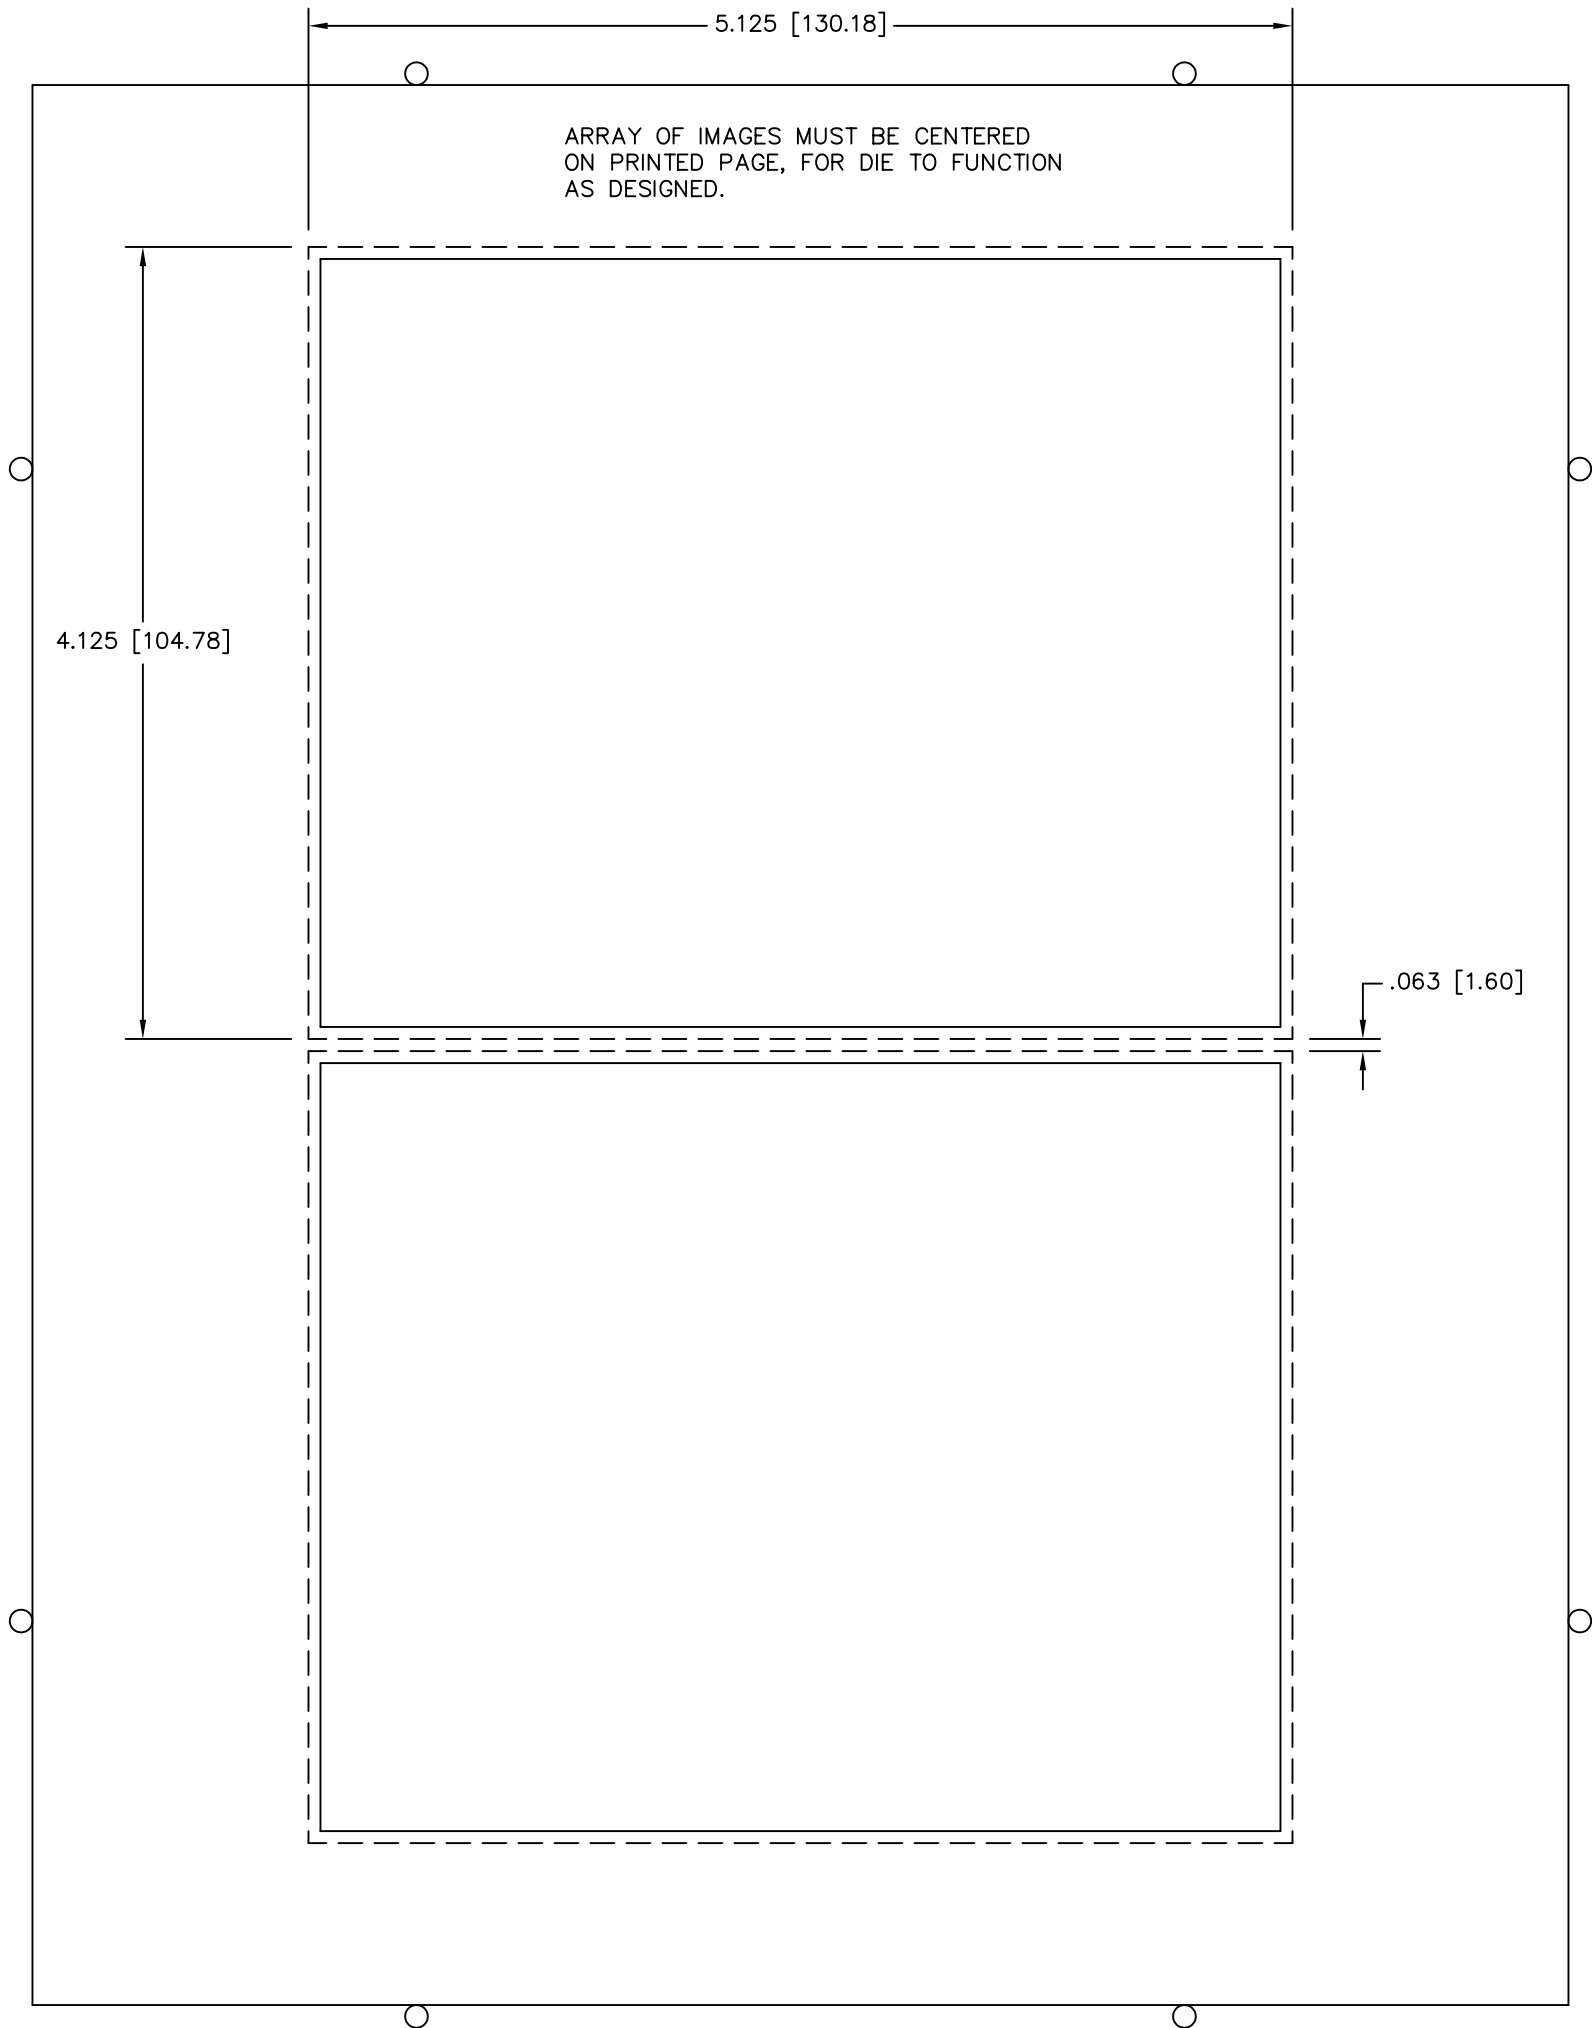

PAPER SIZE : 8" x 10"
IMAGE SIZE : 4 1/8" x 5 1/8"
DIE CUT SIZE : 4" x 5"

www.GOiMARK.com
1-888-GOiMARK (888-464-6275)

Dashed Lines = Image Requirement
Solid Lines = Cut Lines

DIE VINYL PART NUMBER : DVPI2X10004
DIE PART NUMBER : Pi2X10004