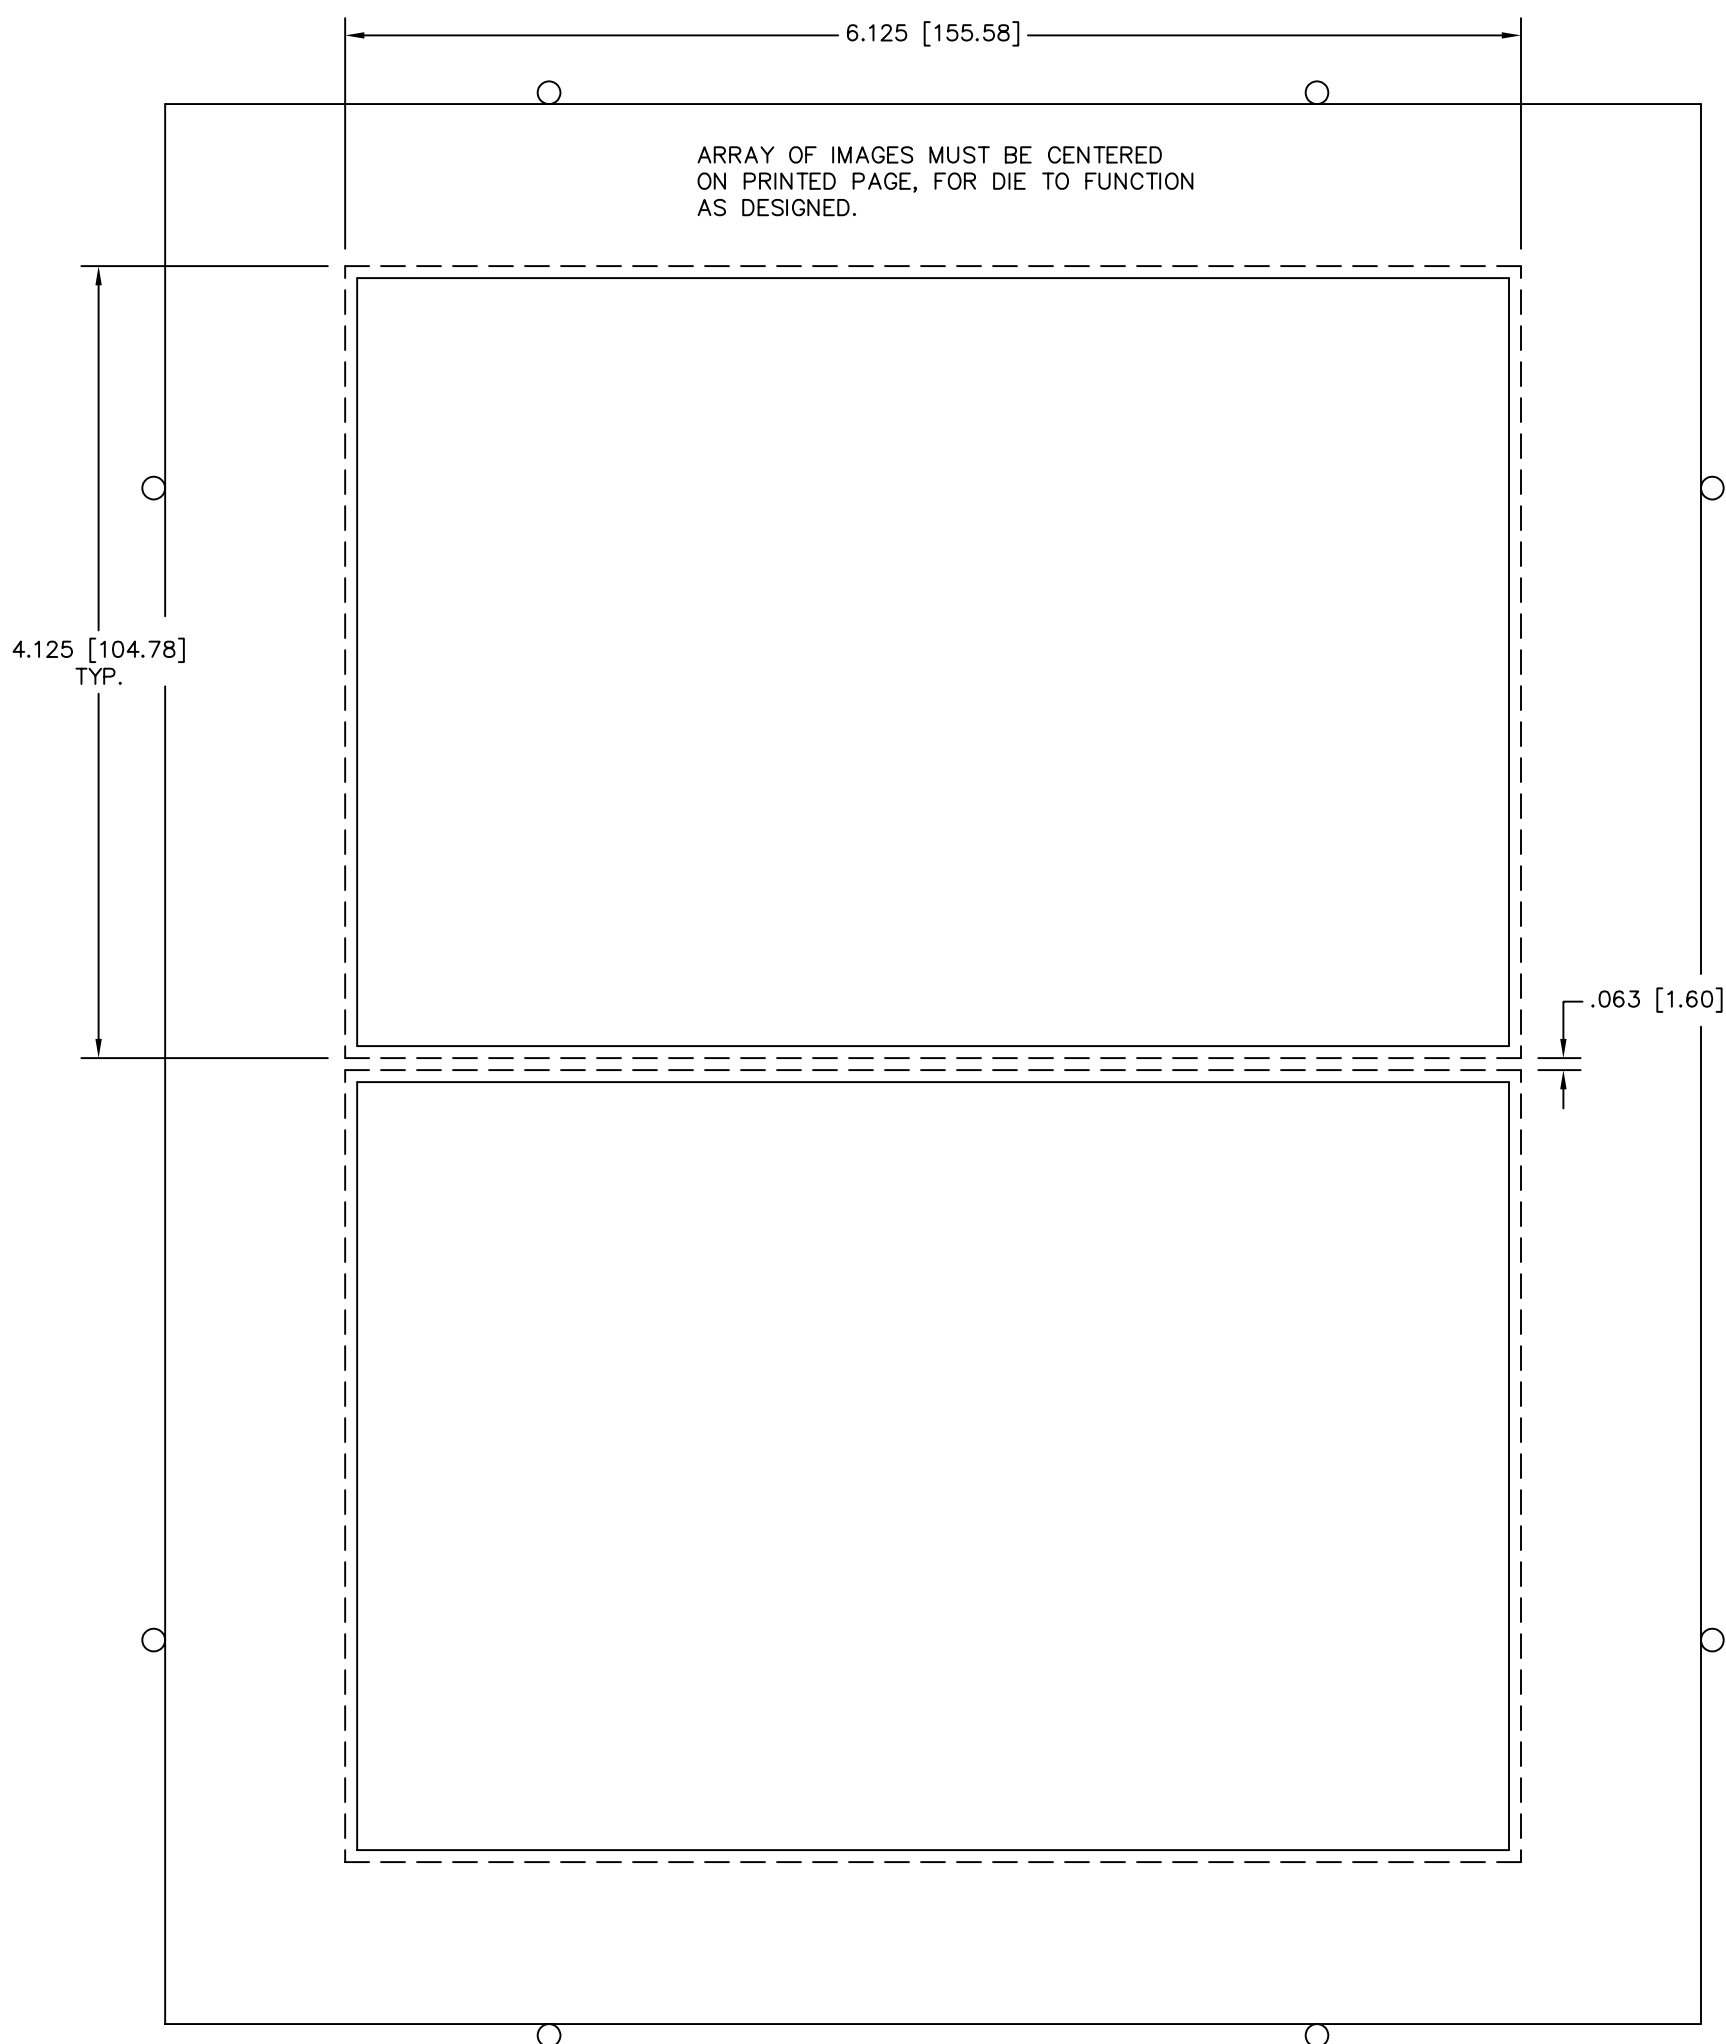

PAPER SIZE : 8" x 10"
IMAGE SIZE : 4 1/8" x 6 1/8"
DIE CUT SIZE : 4" x 6"

www.GOiMARK.com
1-888-GOiMARK (888-464-6275)

Dashed Lines = Image Requirement
Solid Lines = Cut Lines

DIE VINYL PART NUMBER : DVPI2X10003
DIE PART NUMBER : Pi2X10003