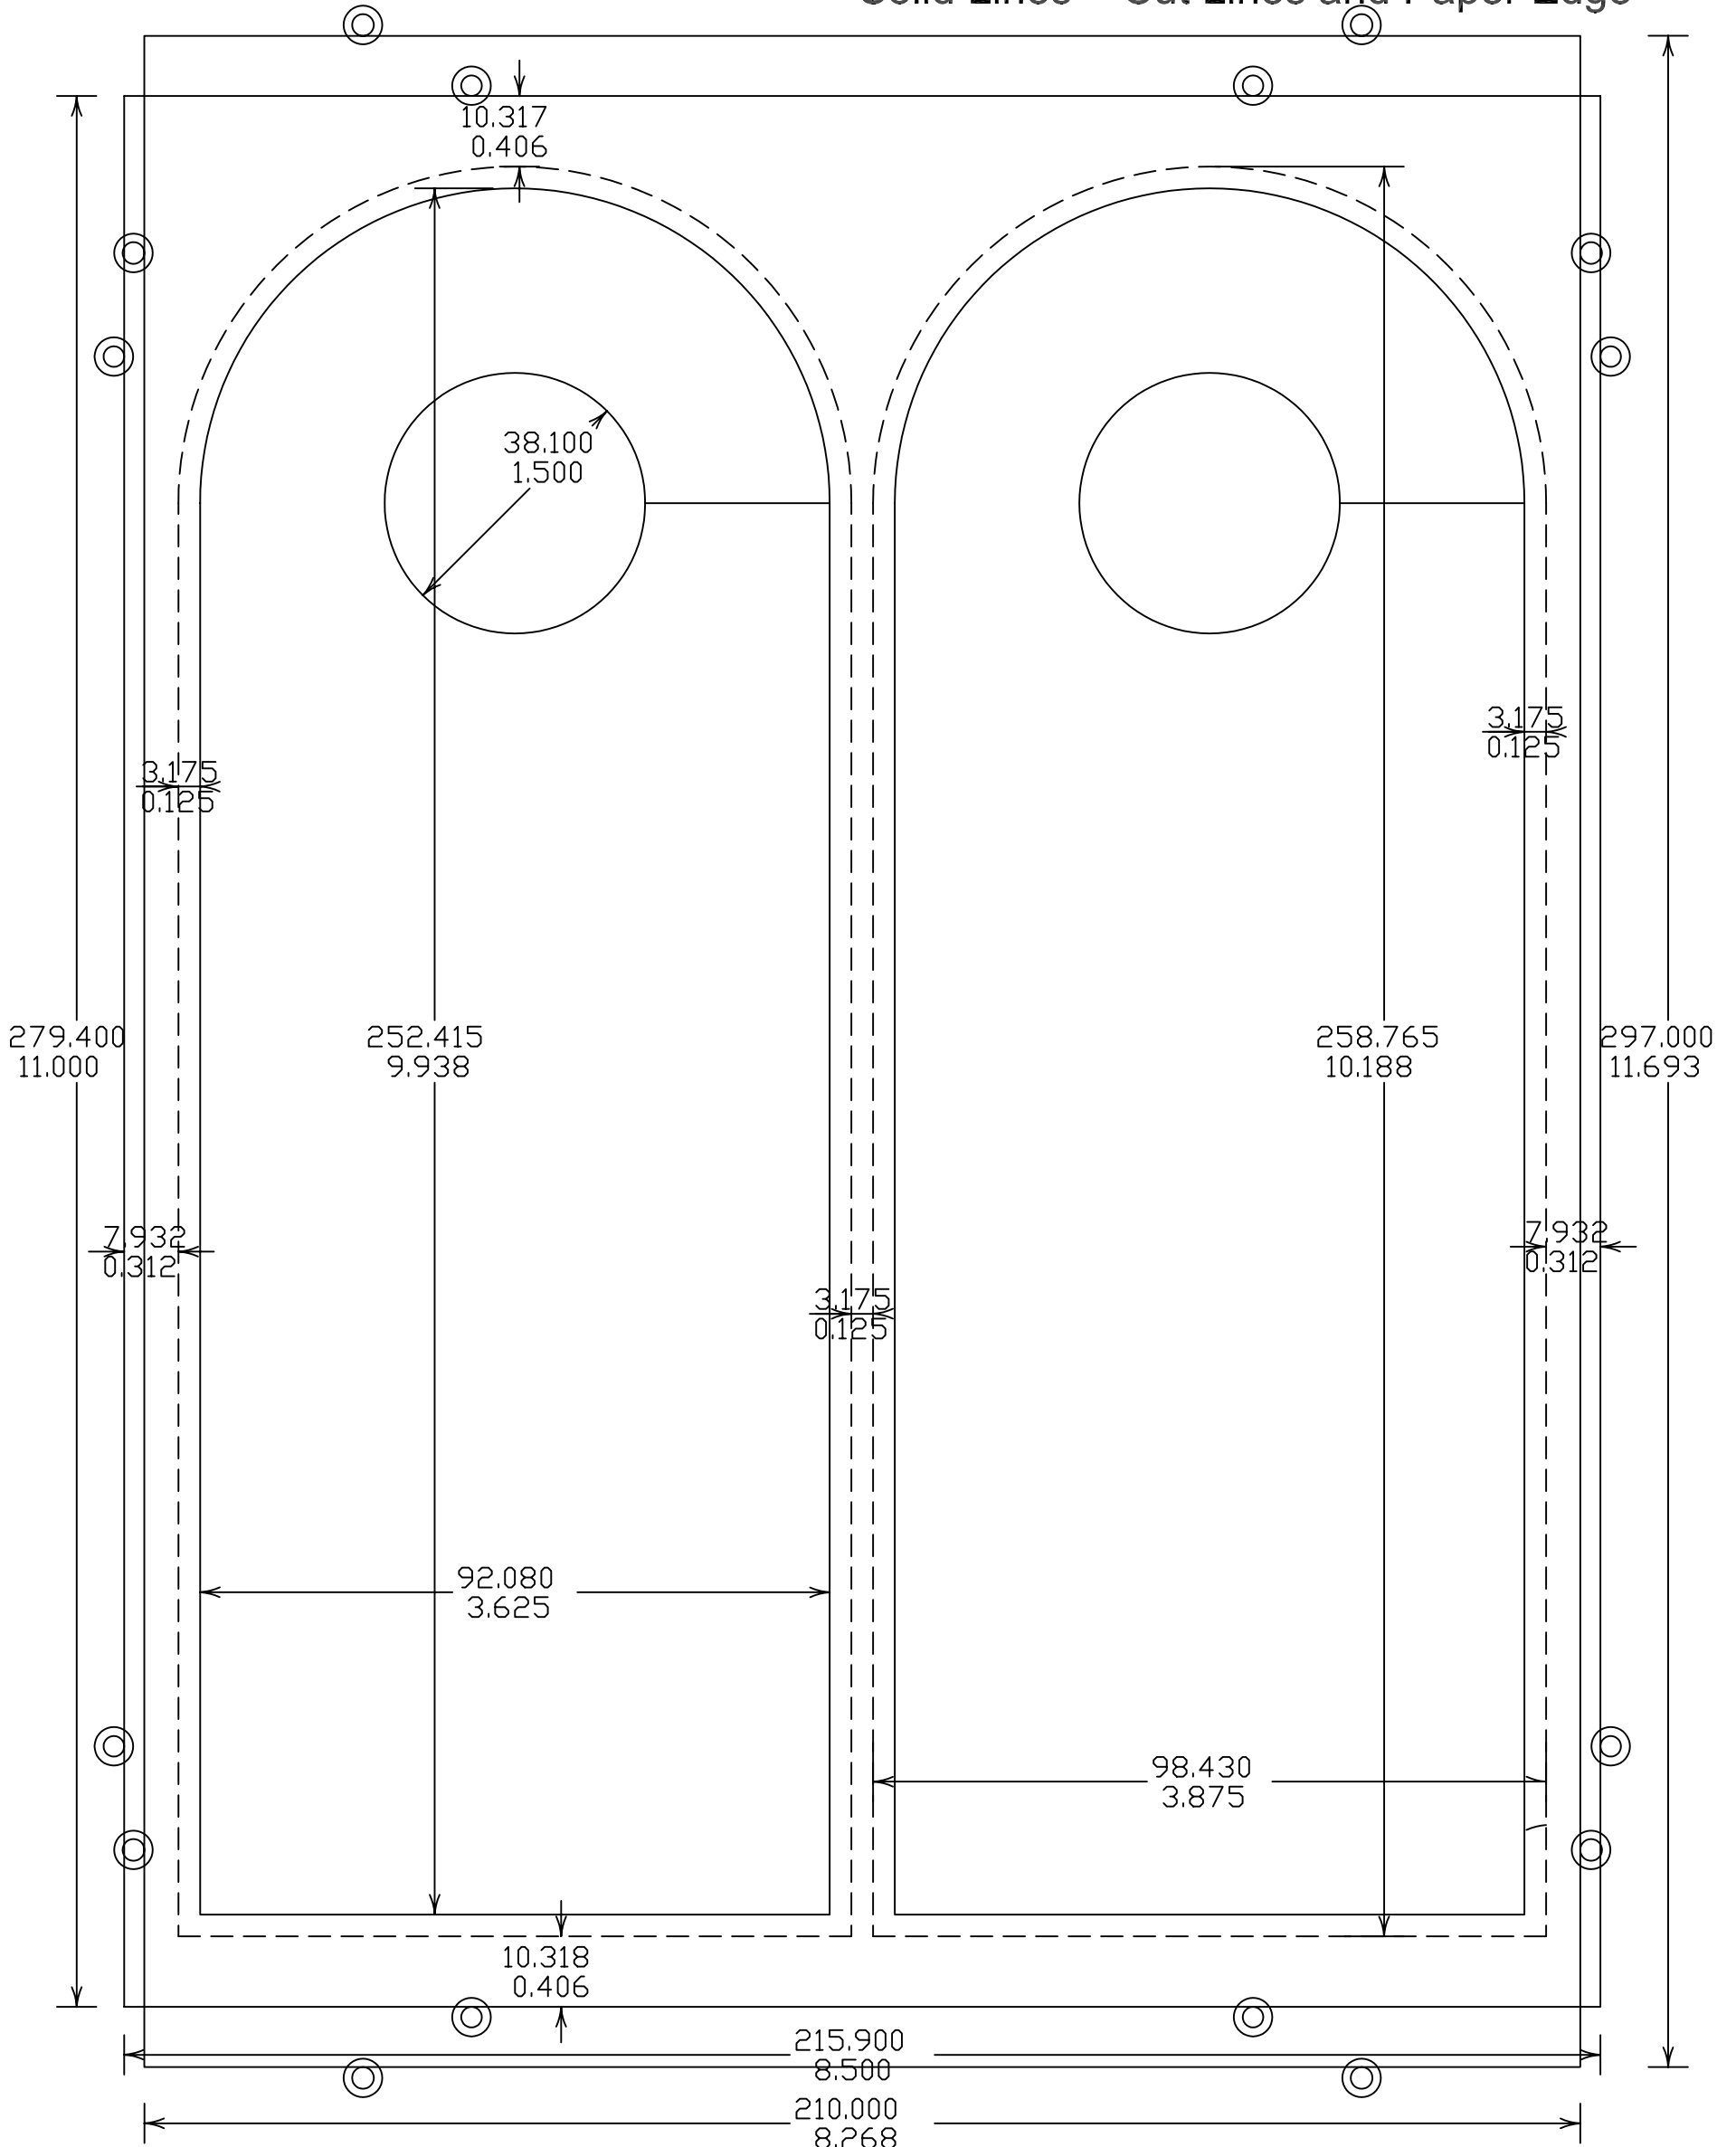

Dashed Lines = Image Requirement
 Phantom Lines = Score or Crease Lines
 Solid Lines = Cut Lines and Paper Edge

DIE VINYL PART NUMBER : DVPi25103
DIE PART NUMBER : Pi25103