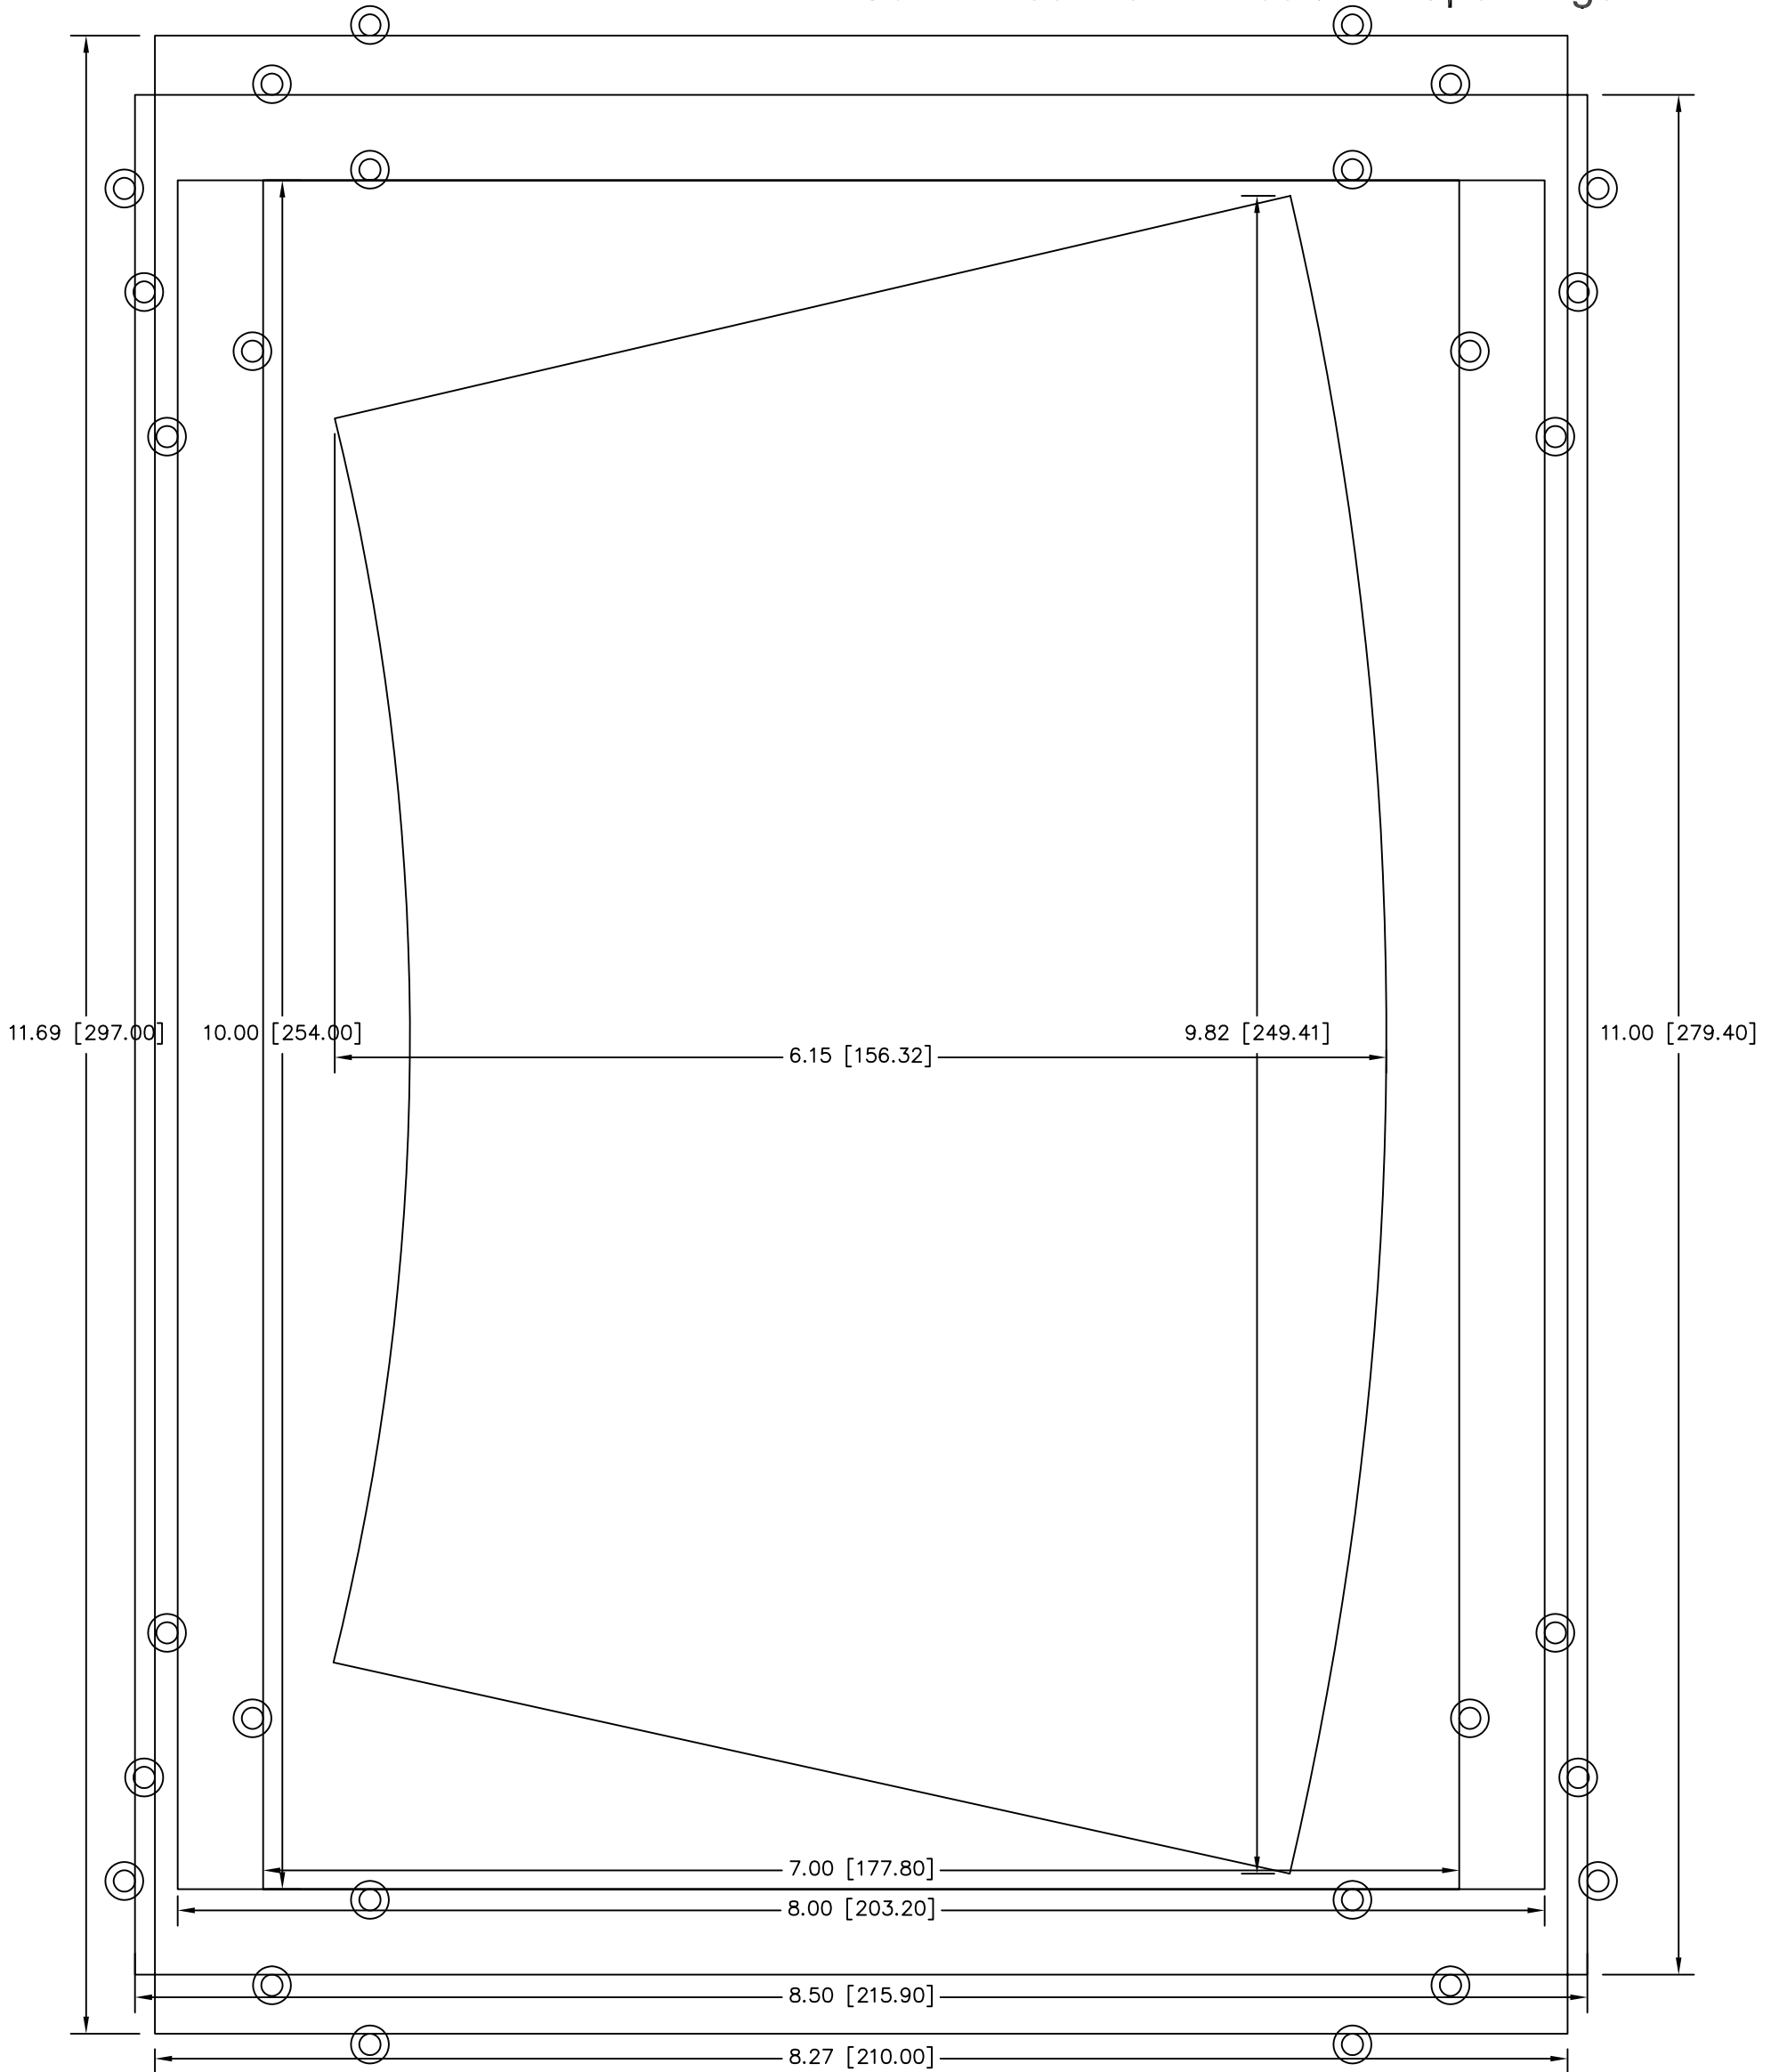

www.GOiMARK.com
1-888-GOiMARK (888-464-6275)

PAPER SIZE : 7" x 10"
8" x 10"
8 1/2" x 11"
A4 210mm x 297mm
DIE CUT SIZE : 6 3/16" x 9 13/16"

Solid Lines = Cut Lines and Paper Edge

DIE VINYL PART NUMBER : DVPi25101
DIE PART NUMBER : Pi25101