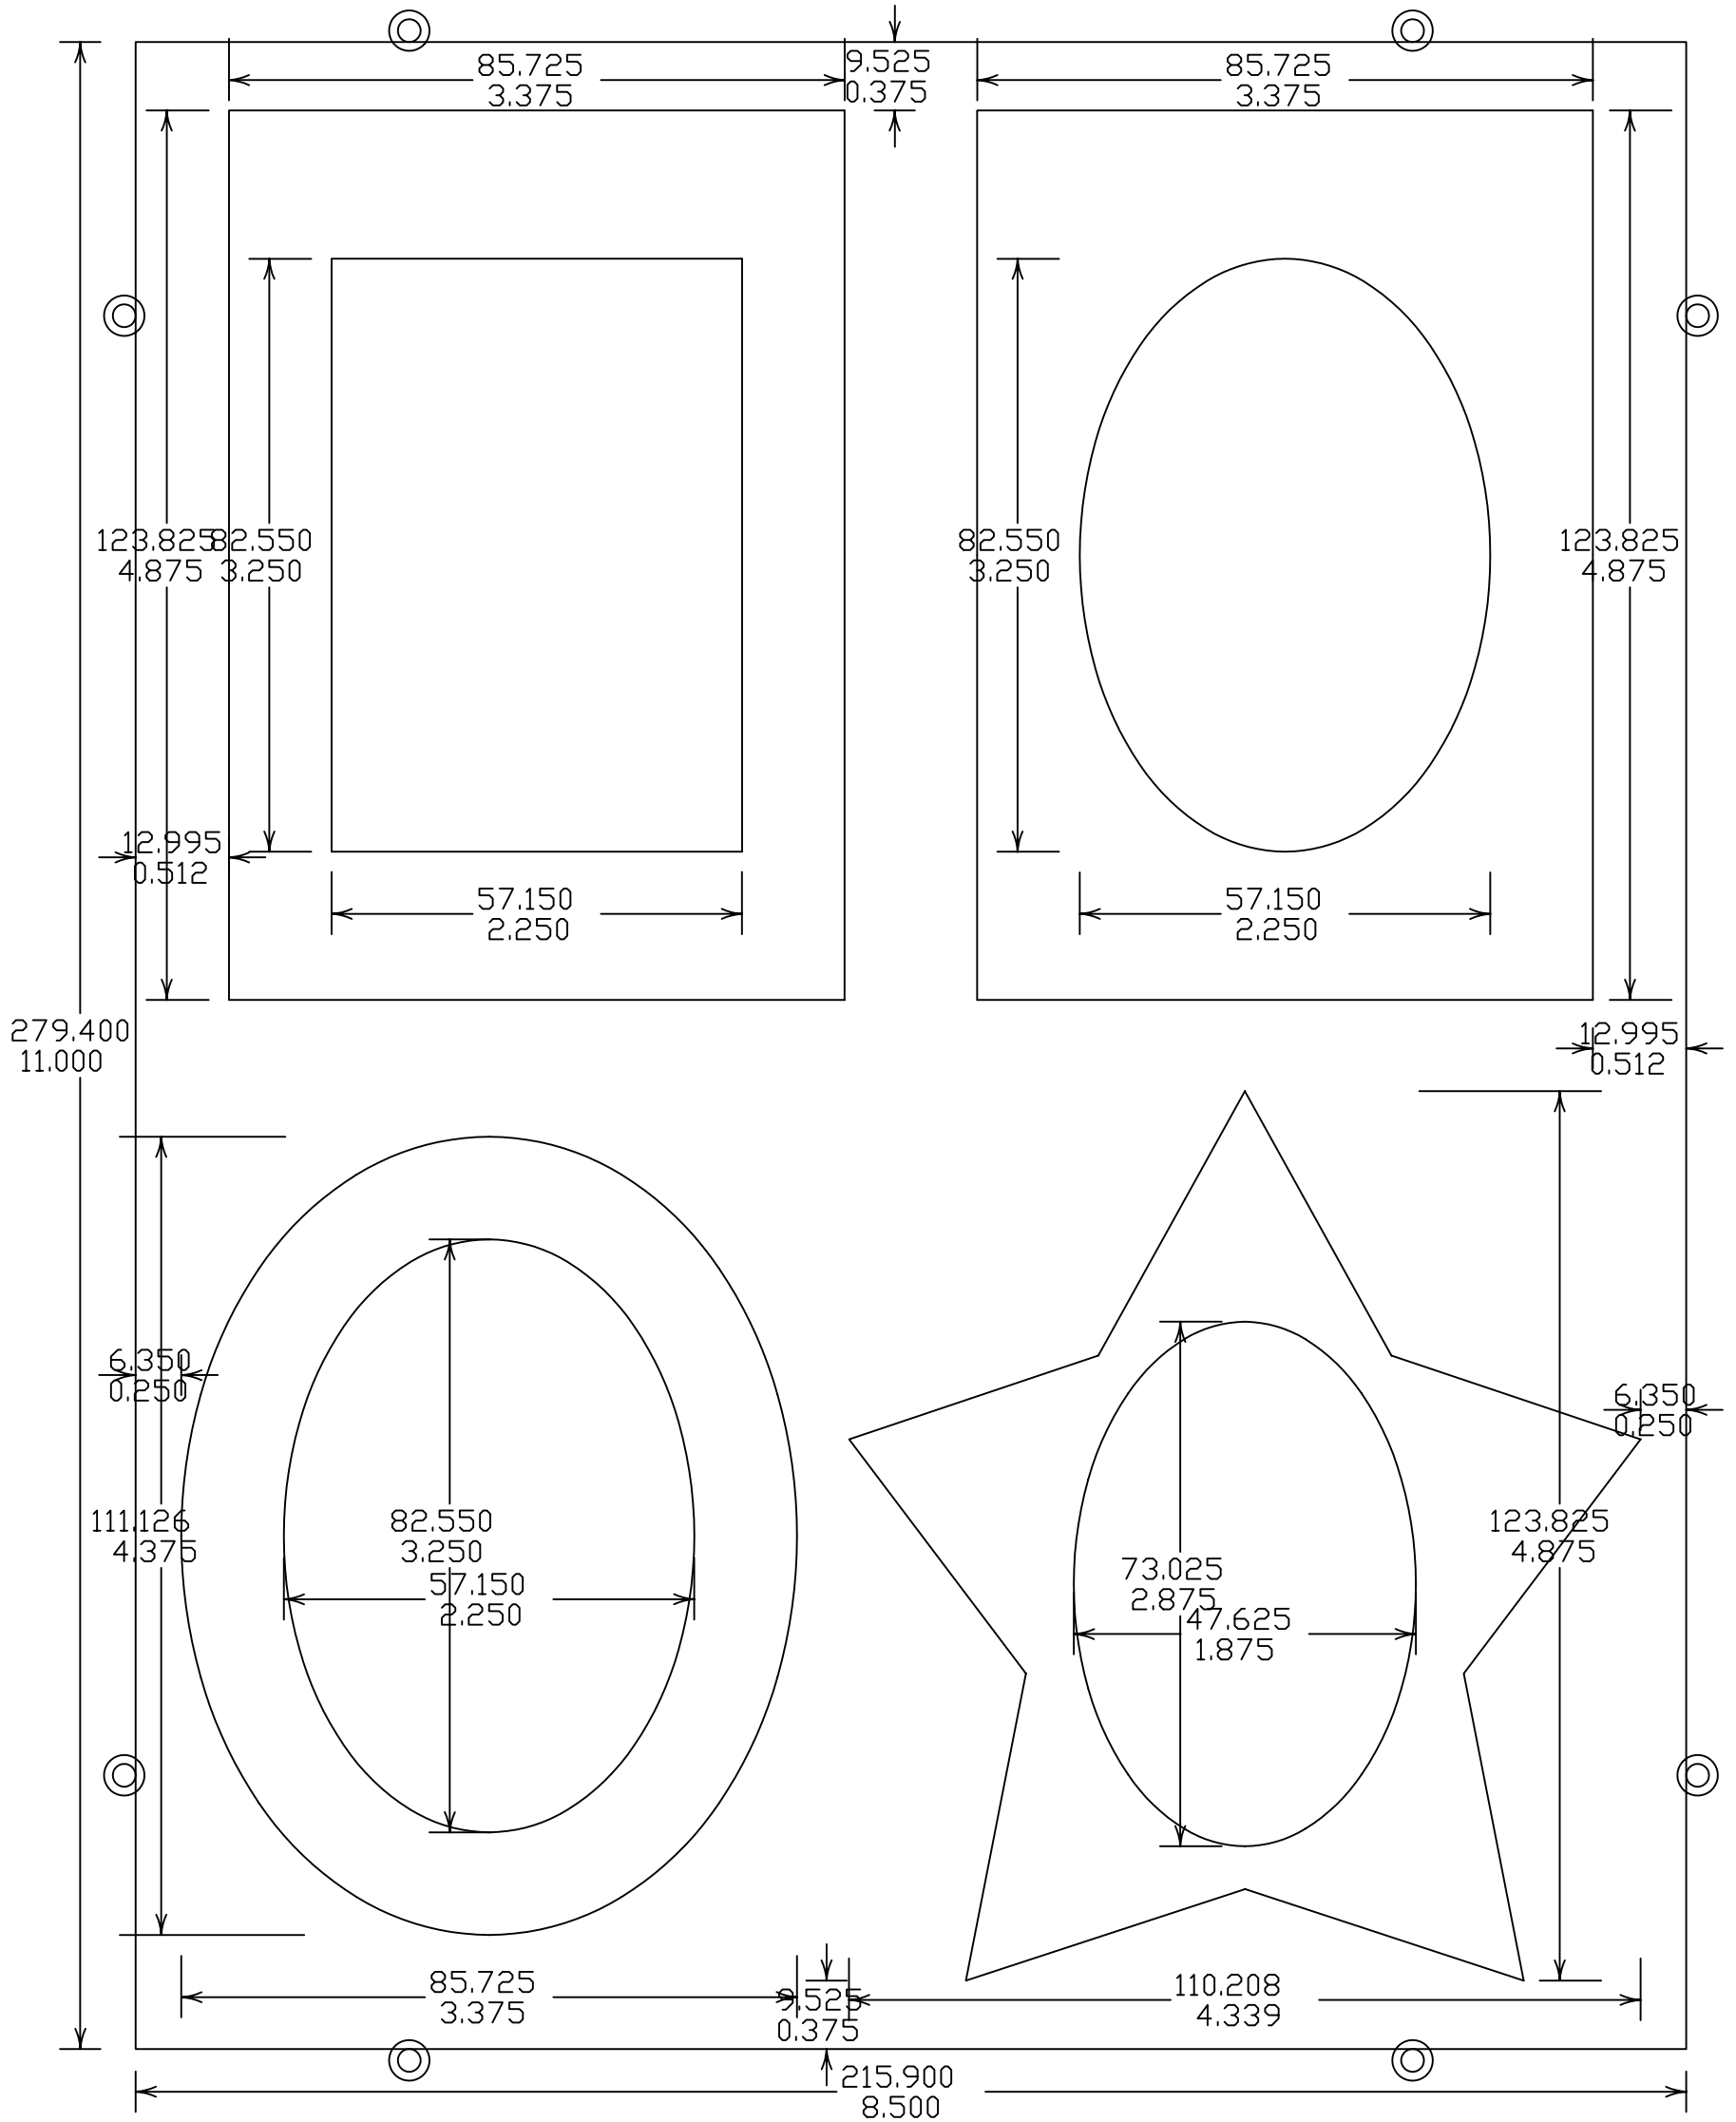

Dashed Lines = Image Requirement
Phantom Lines = Score or Crease Lines
Solid Lines = Cut Lines and Paper Edge

DIE VINYL PART NUMBER : DVPi21105
DIE PART NUMBER : Pi21105