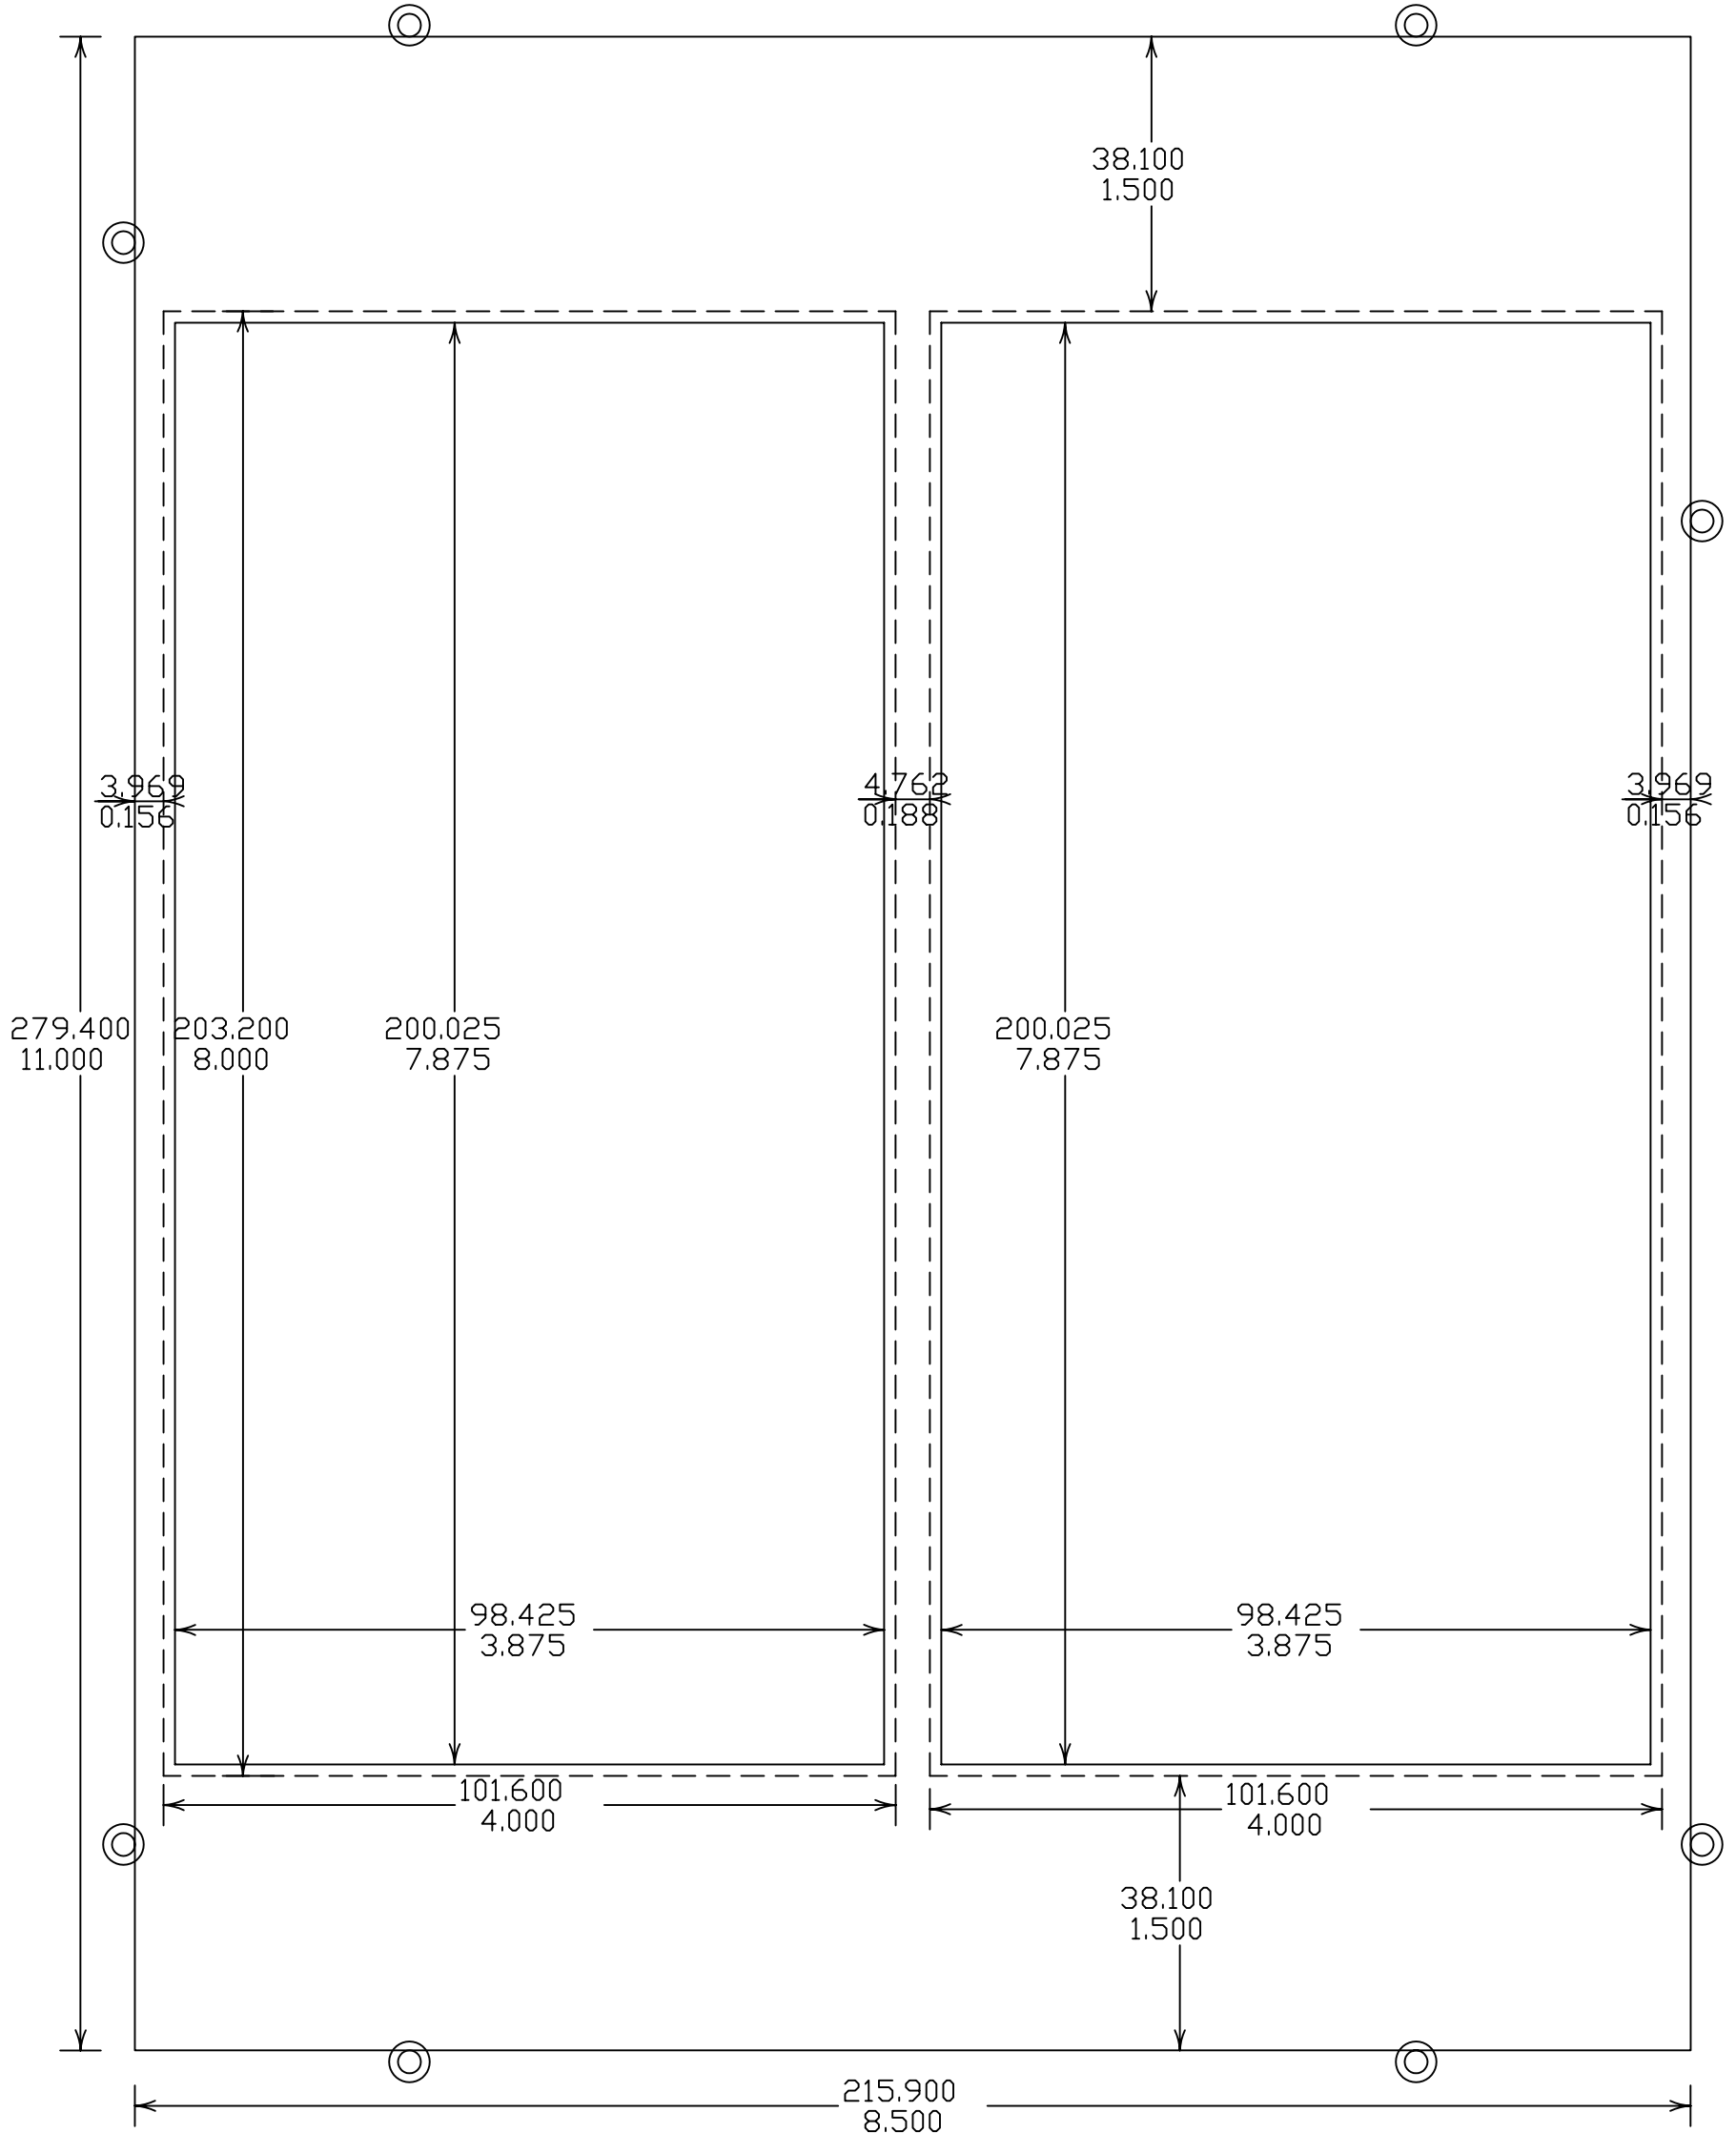

www.GOiMARK.com
1-888-GOiMARK (888-464-6275)

PAPER SIZE : 8 1/2" x 11"
IMAGE SIZE : 4" x 8"
DIE CUT SIZE : 3 7/8" x 7 7/8"

Dashed Lines = Image Requirement
Phantom Lines = Score or Crease Lines
Solid Lines = Cut Lines and Paper Edge

DIE VINYL PART NUMBER : DVPi21104
DIE PART NUMBER : Pi21104