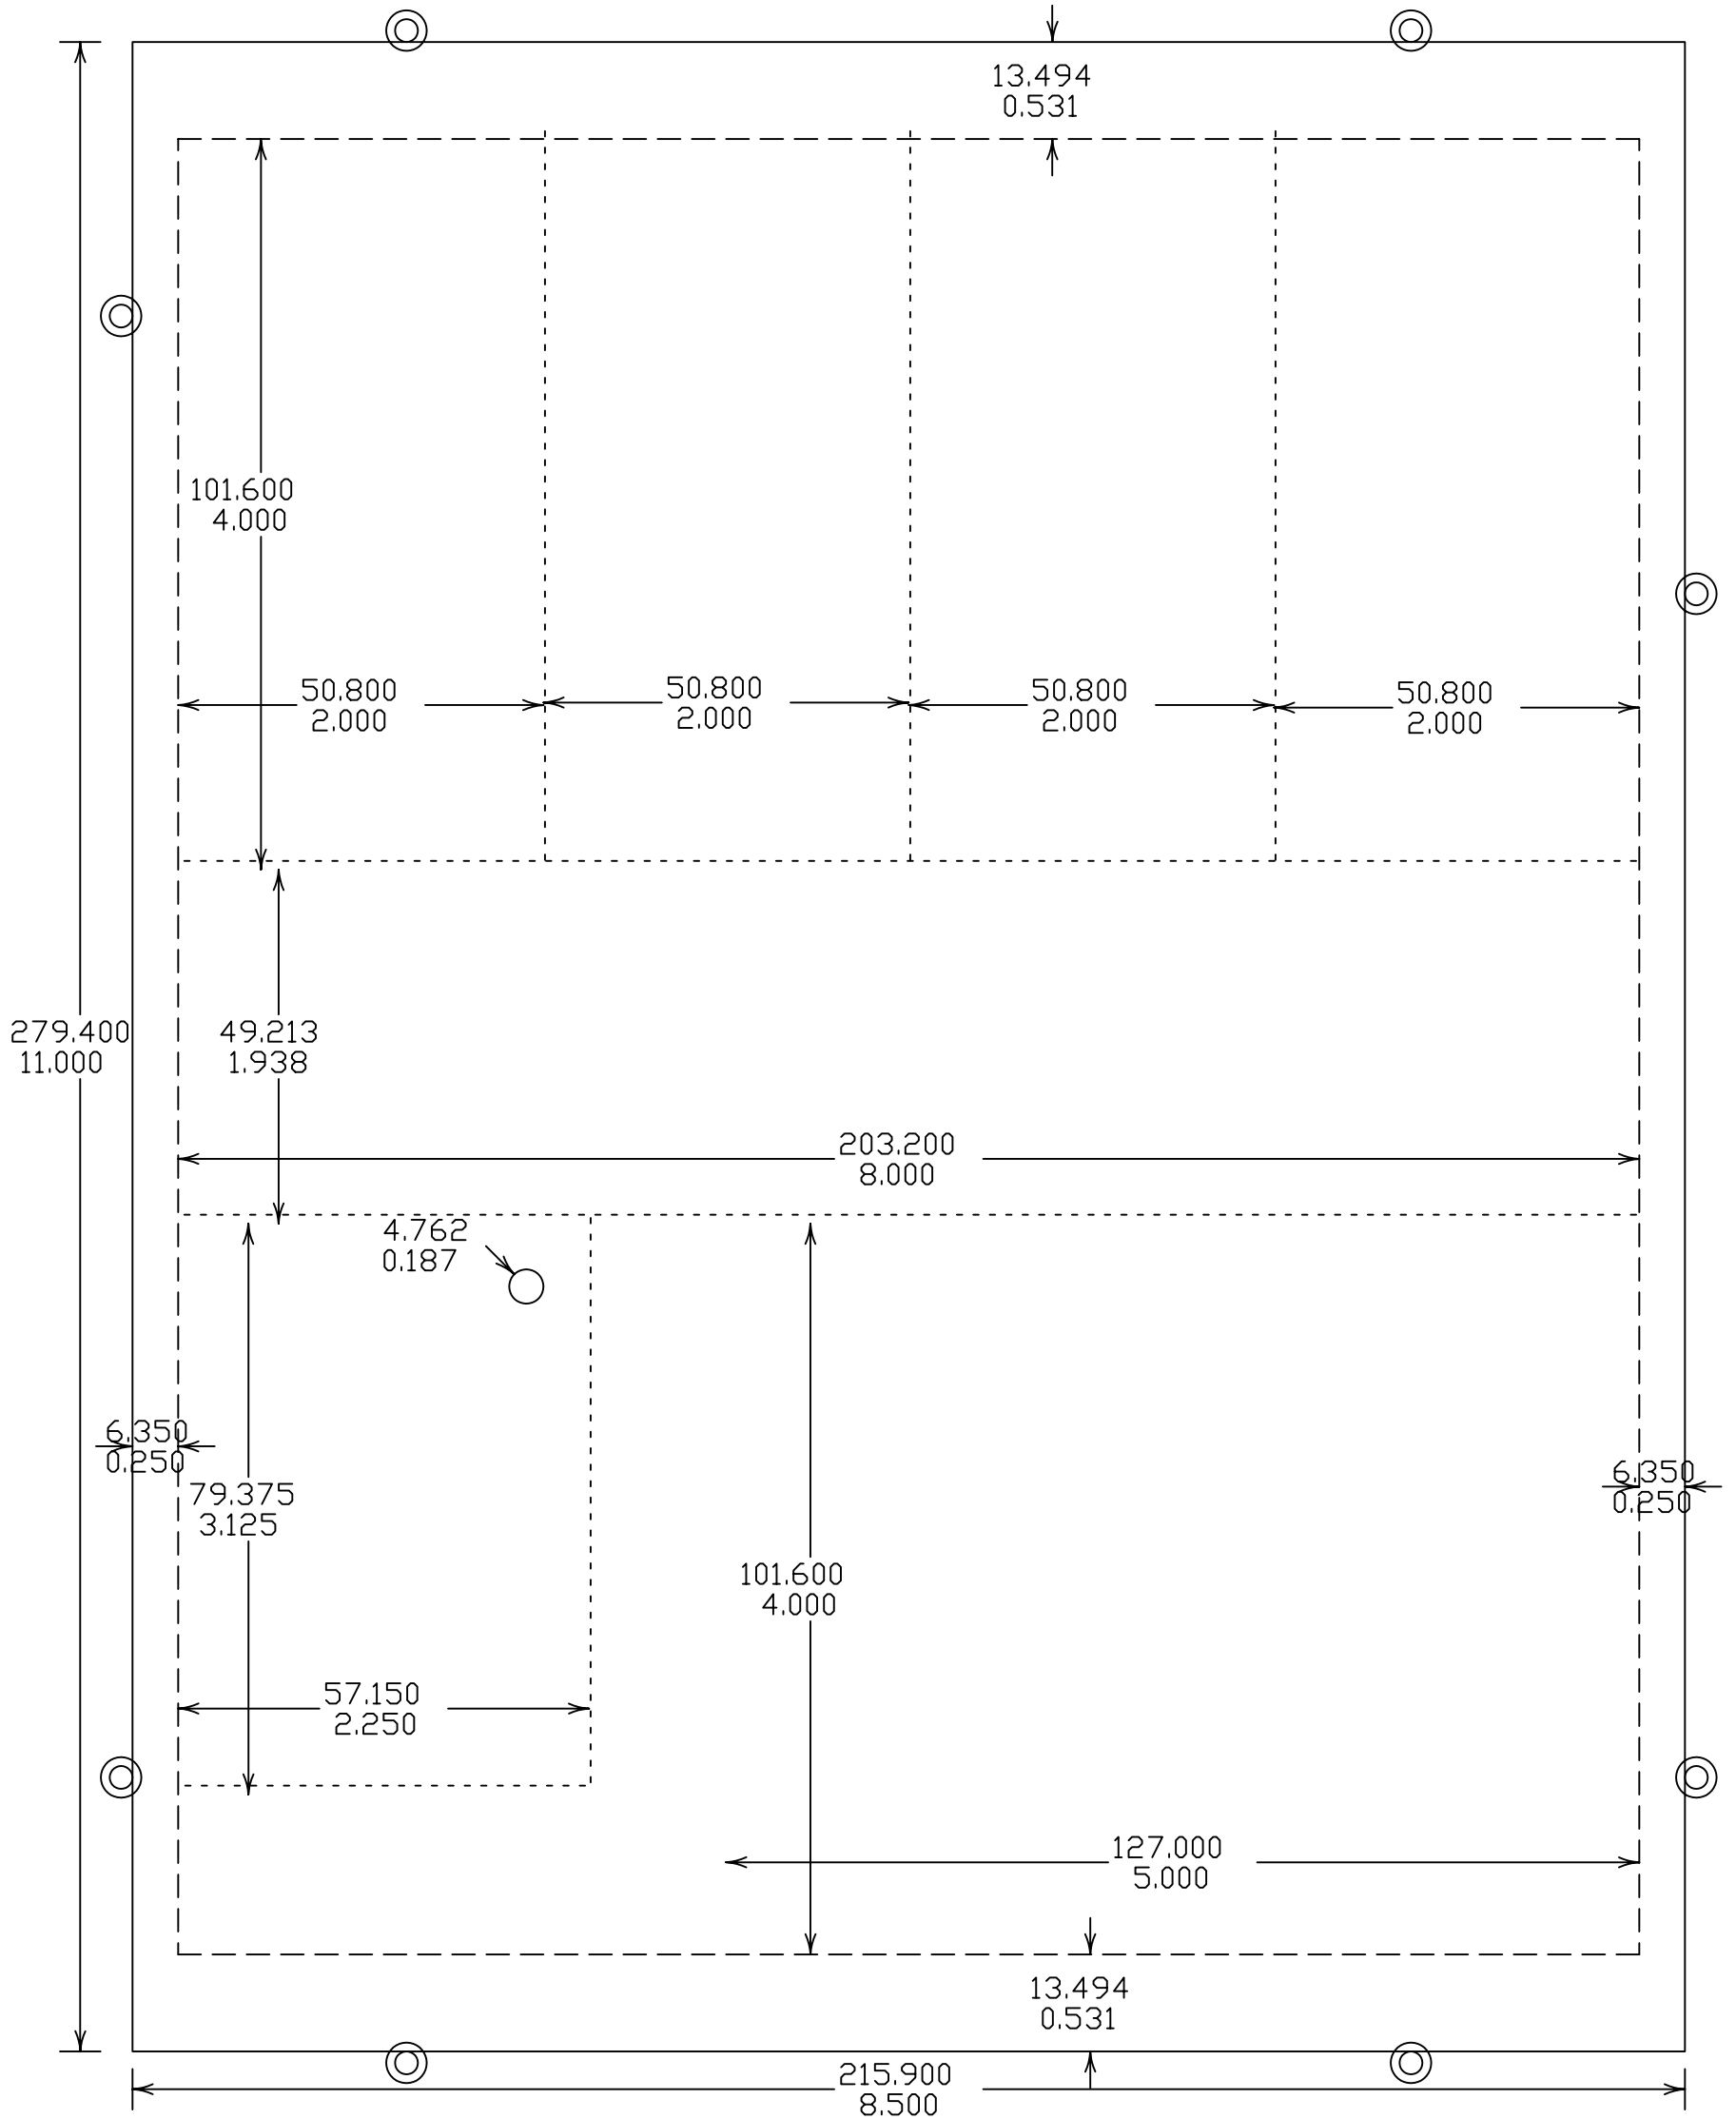

www.GOiMARK.com
1-888-GOiMARK (888-464-6275)

PAPER SIZE : 8 1/2" x 11"
IMAGE SIZE : FUNPACK
DIE CUT SIZE : FUNPACK

Dashed Lines = Image Requirement
Phantom Lines = Perfed Lines
Solid Lines = Cut Lines and Paper Edge

DIE VINYL PART NUMBER : DVPi21103
DIE PART NUMBER : Pi21103