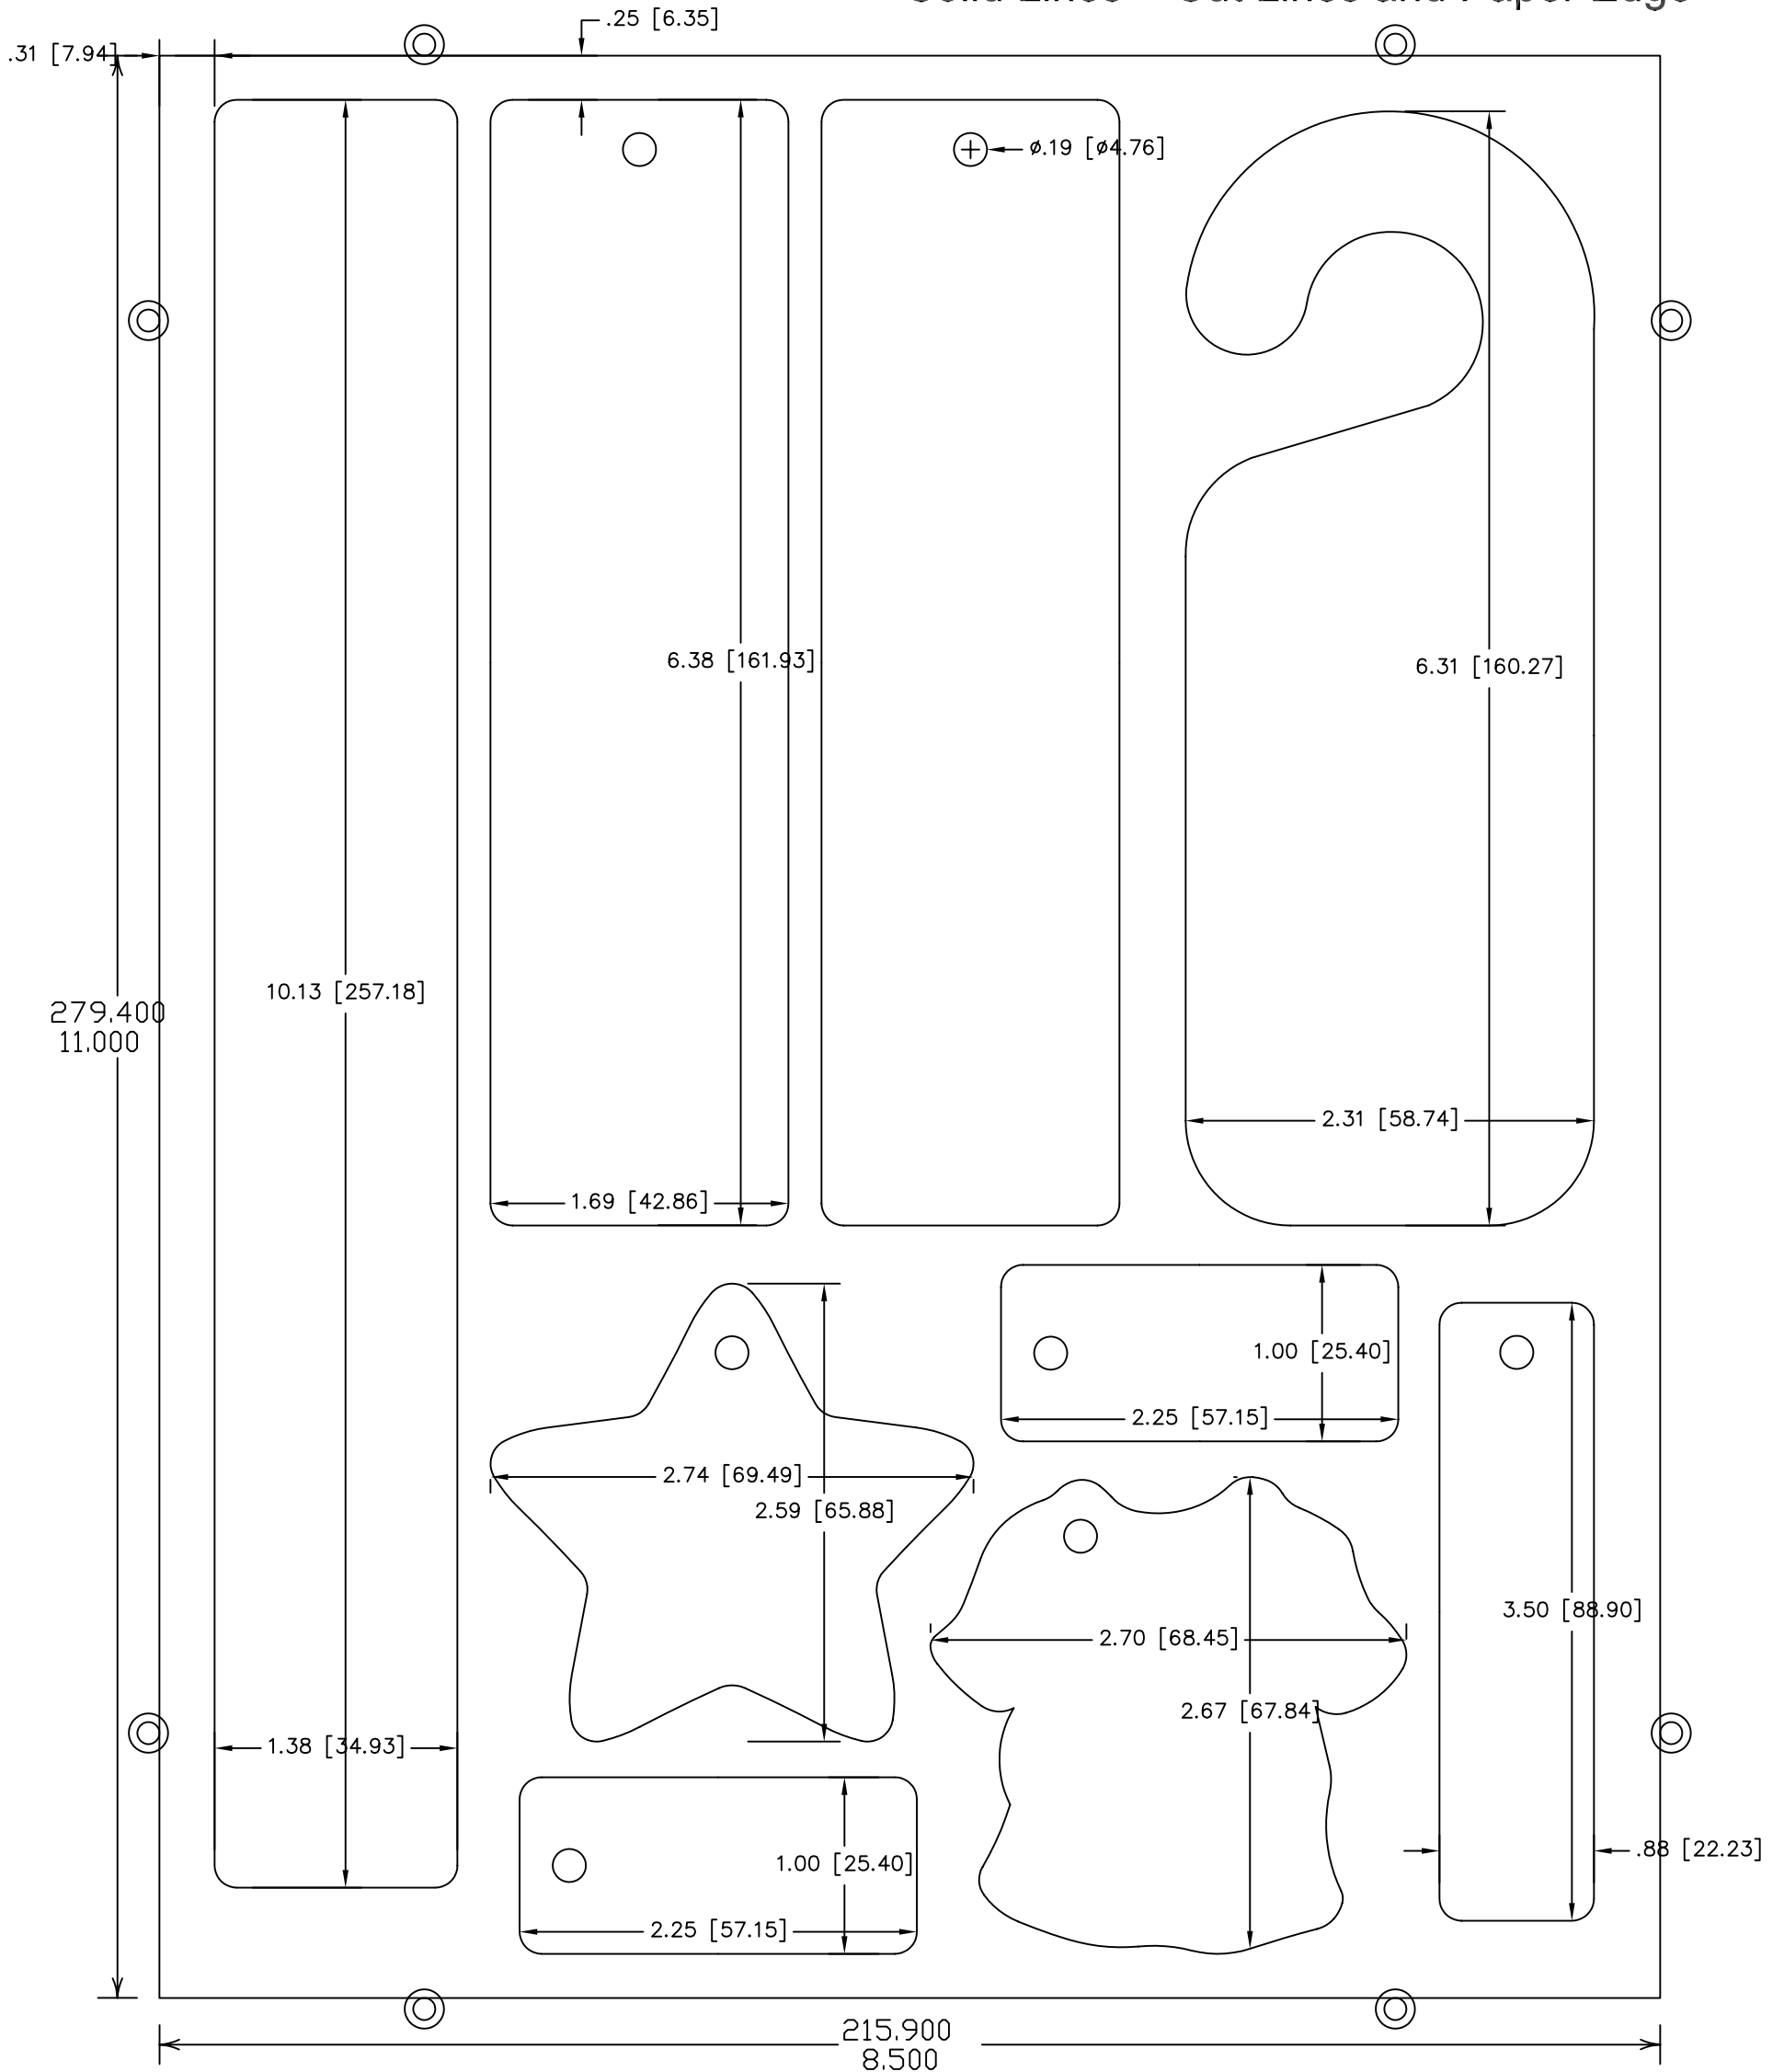

Dashed Lines = Image Requirement
Phantom Lines = Score or Crease Lines
Solid Lines = Cut Lines and Paper Edge

DIE VINYL PART NUMBER : DVPI21101
DIE PART NUMBER : Pi21101