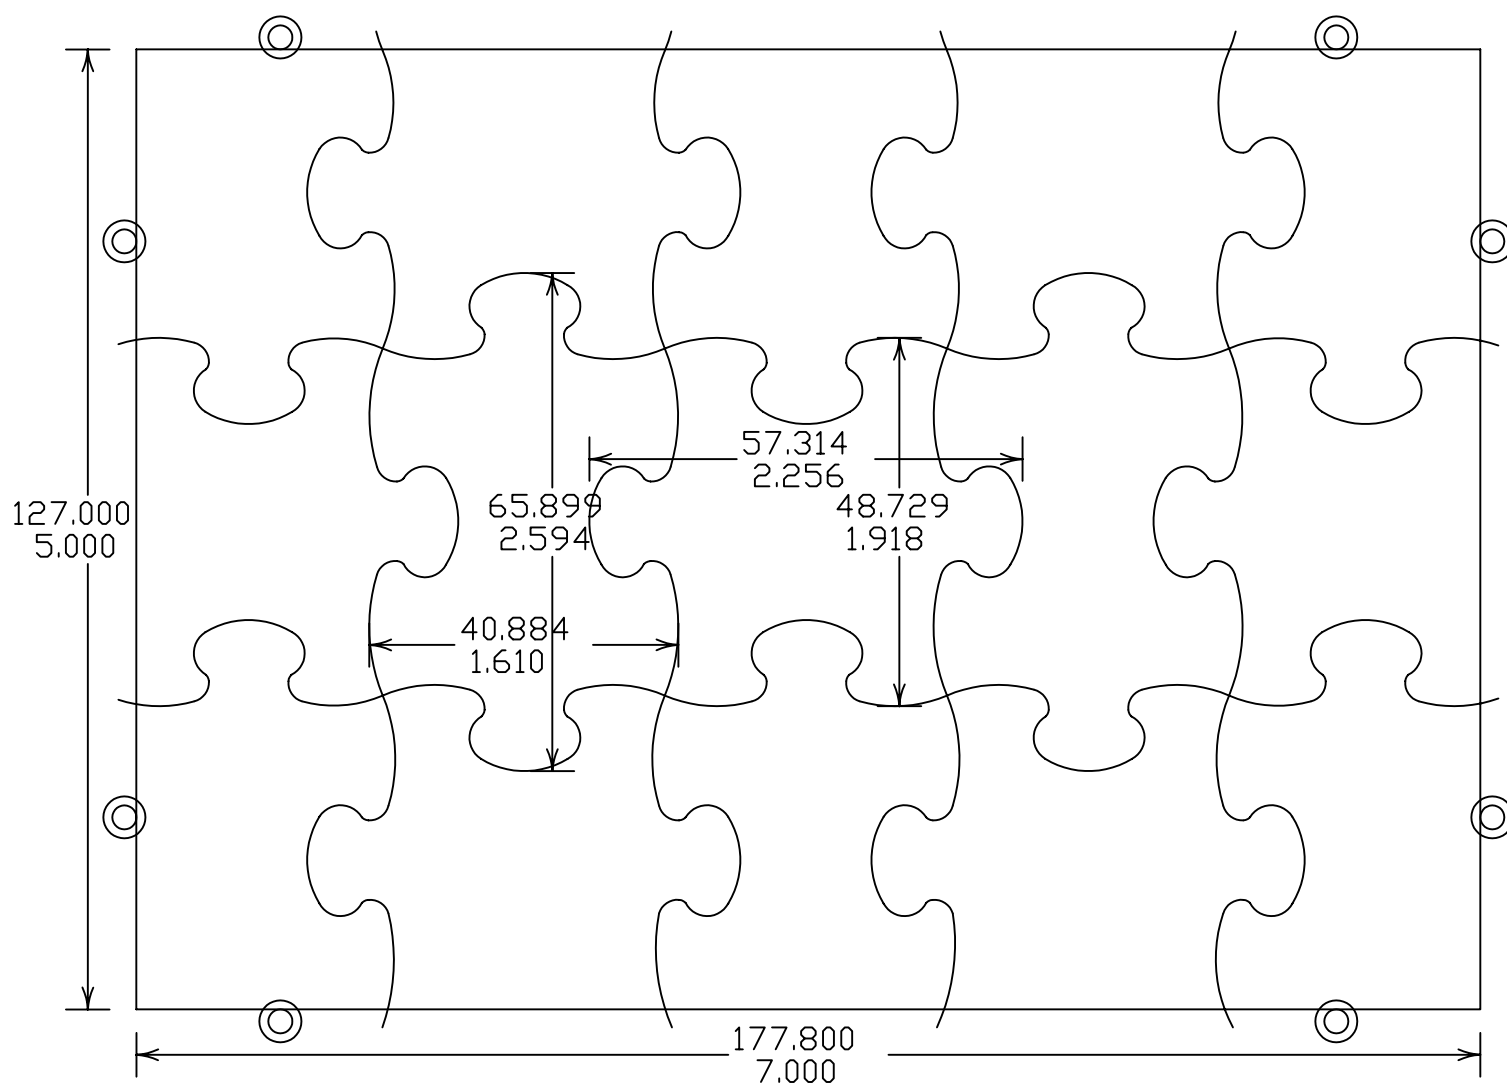

PAPER SIZE : 5" x 7"  
IMAGE SIZE : 5" x 7"  
DIE CUT SIZE : 1 5/8" x 2 1/2"  
and 1 15/16" x 2 1/4" Pieces

www.GOiMARK.com  
1-888-GOiMARK ( 888-464-6275 )

Dashed Lines = Image Requirement  
Phantom Lines = Score or Crease Lines  
Solid Lines = Cut Lines and Paper Edge

DIE VINYL PART NUMBER : DVPi15101  
DIE PART NUMBER : Pi15101