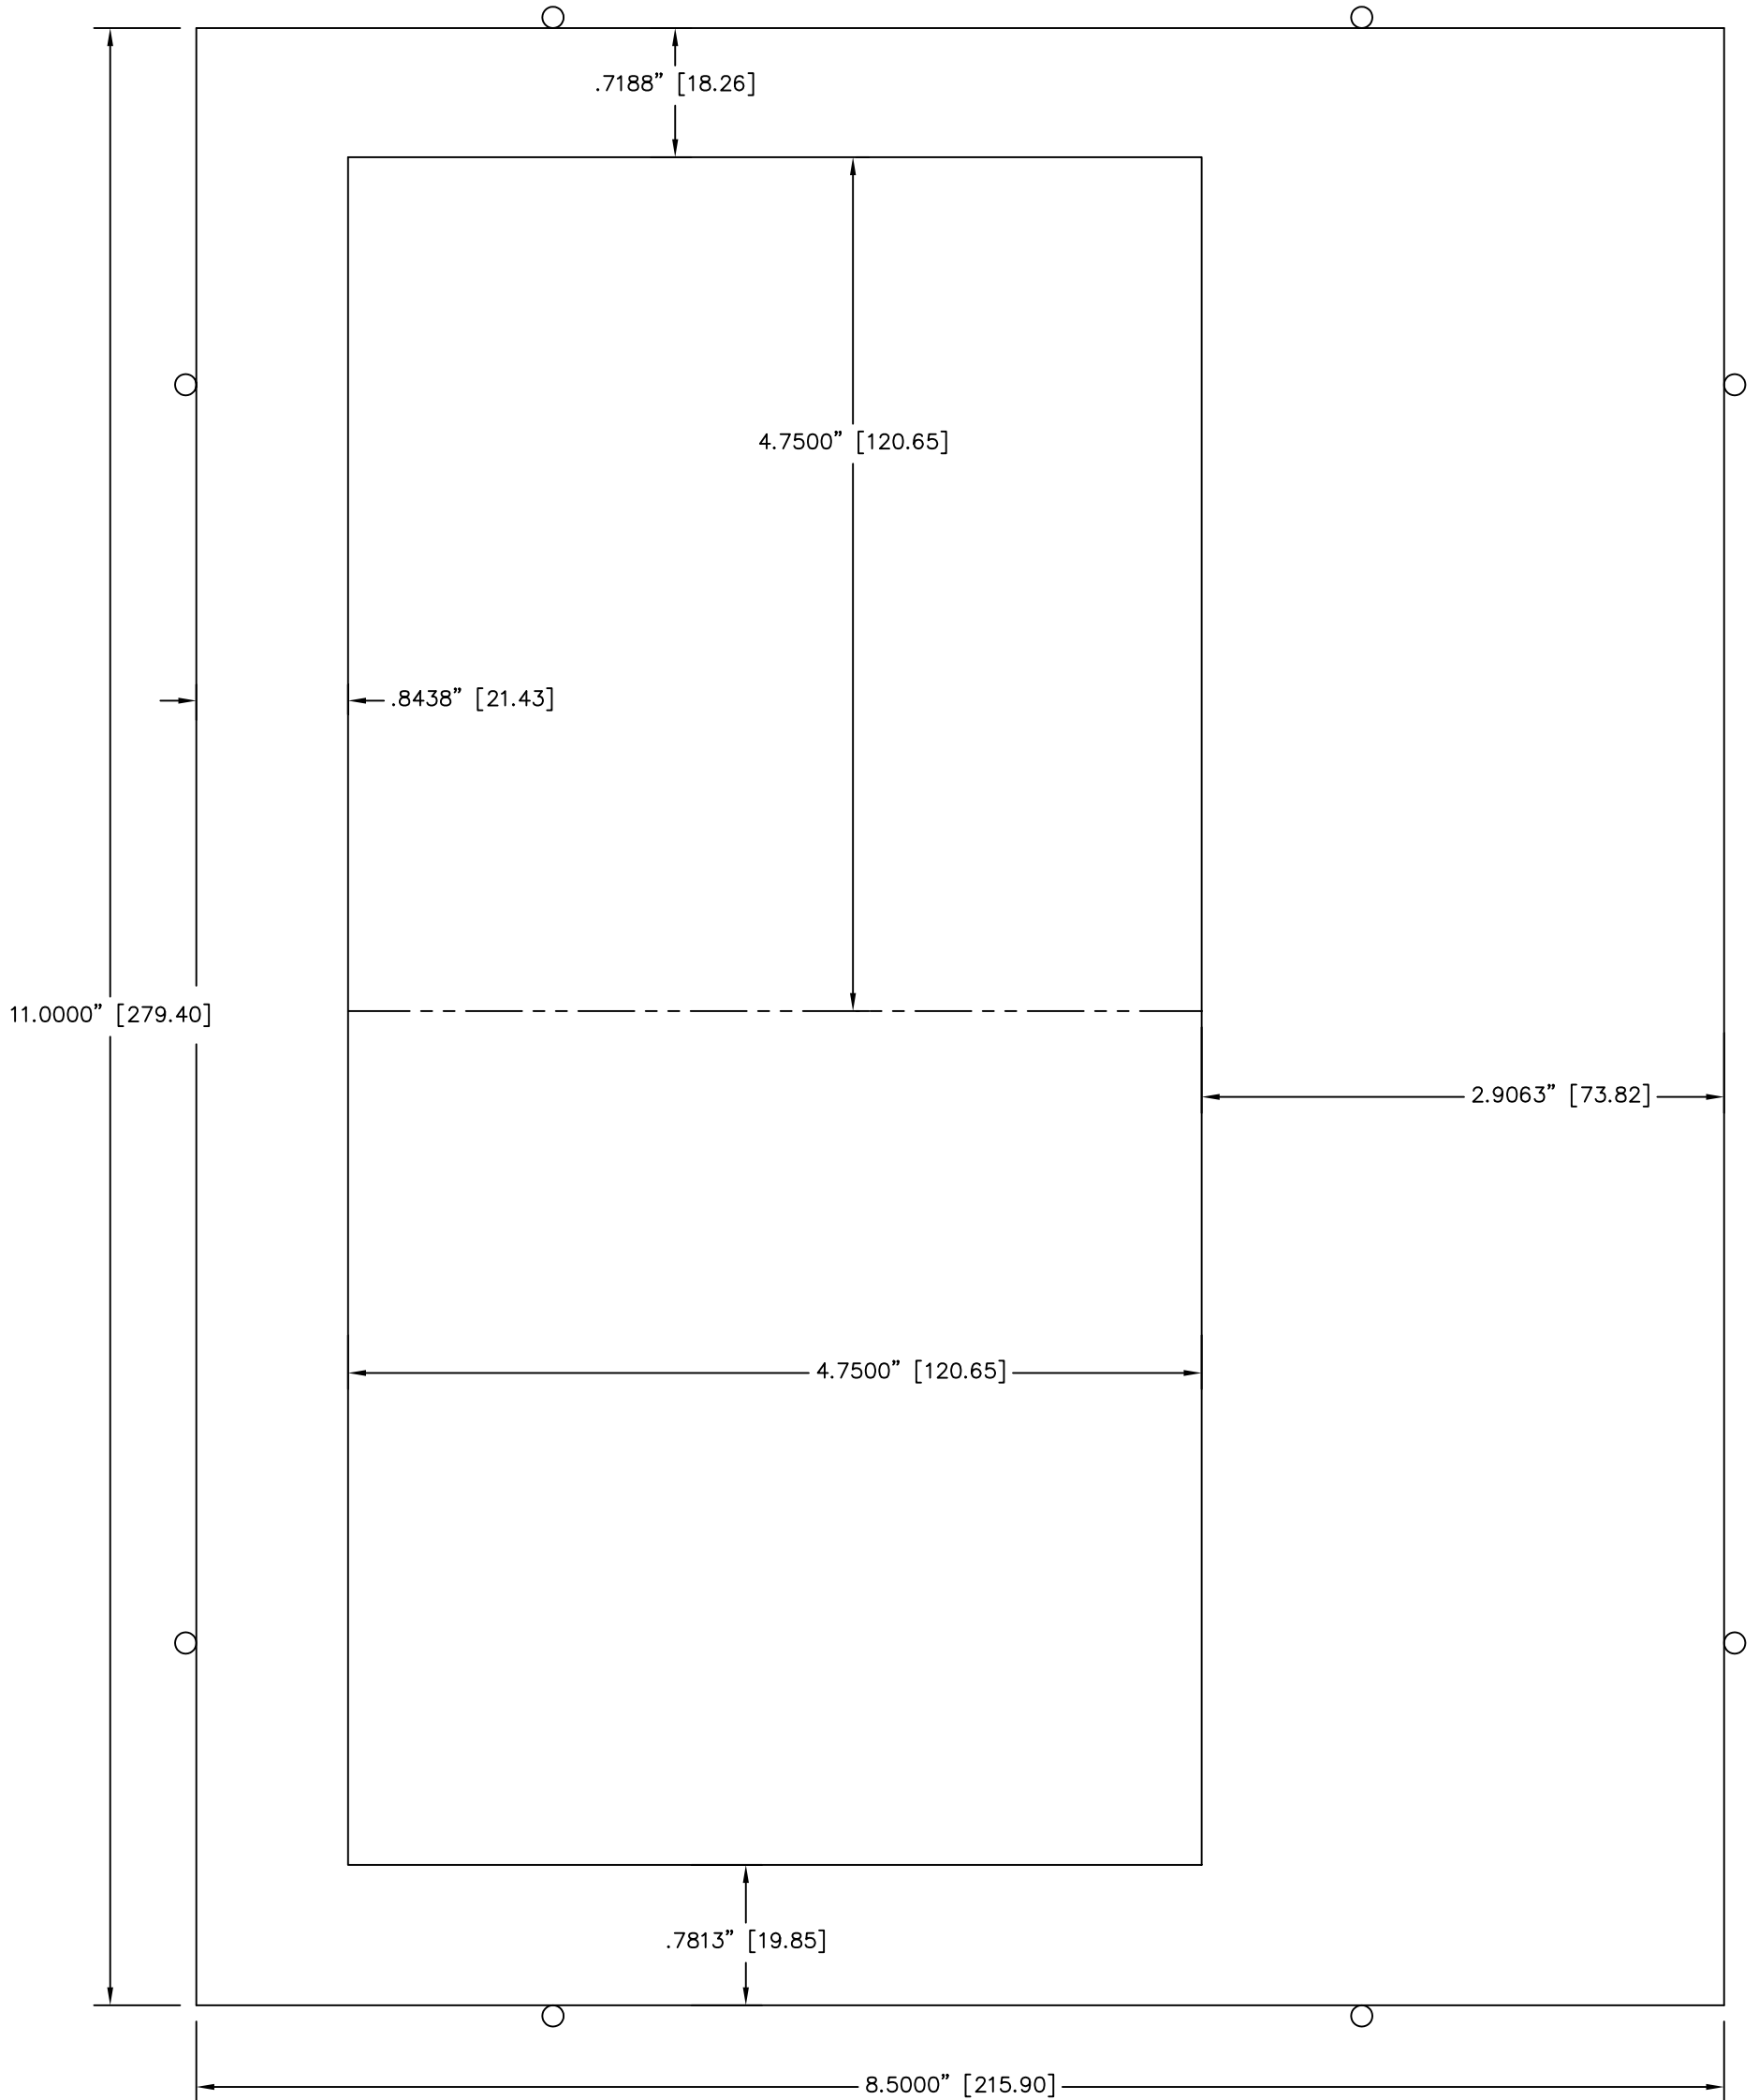

PAPER SIZE : 8 1/2" x 11"
IMAGE SIZE :
DIE CUT SIZE : 4 3/4" x 9 1/2"

www.GOiMARK.com
1-888-GOiMARK (888-464-6275)

Phantom Lines = Score or Crease Line
Solid Lines = Cut Lines

DIE VINYL PART NUMBER : DVPI11208C
DIE PART NUMBER : Pi11208C