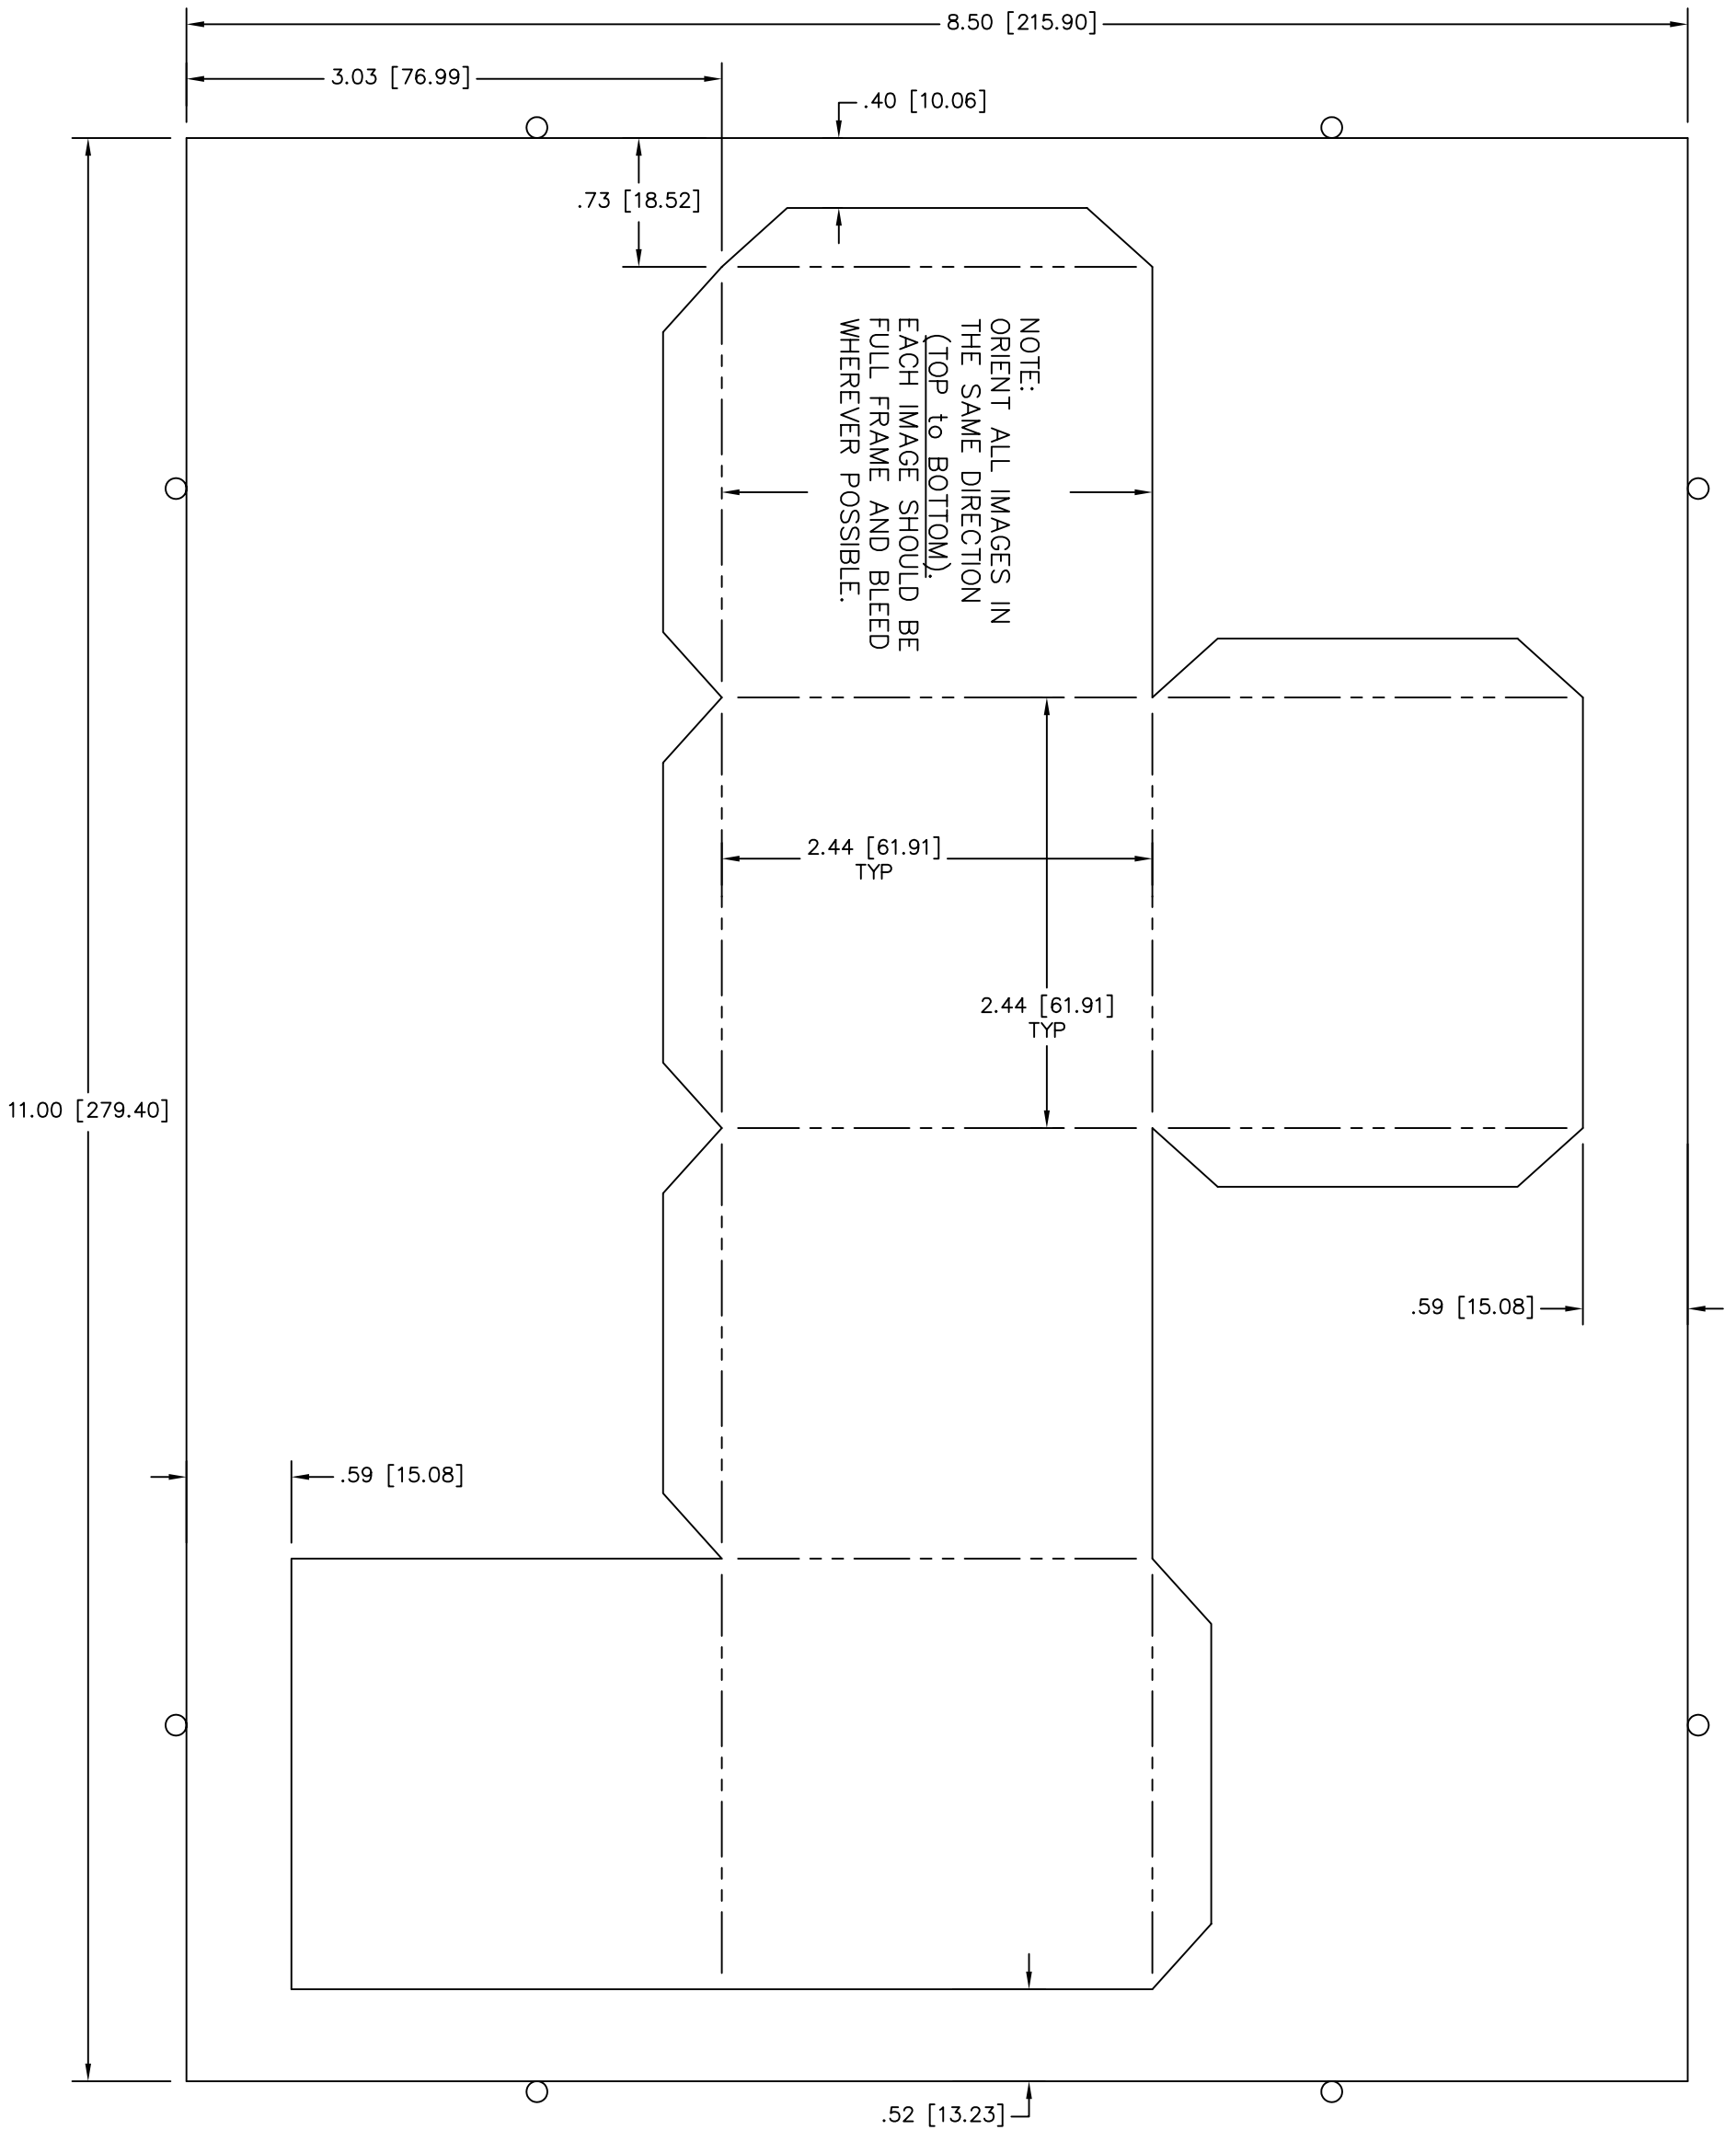

Phantom Lines = Perforated Lines
 Solid Lines = Cut Lines

www.GOiMARK.com
 1-888-GOiMARK (888-464-6275)

DIE VINYL PART NUMBER : DVPI11205
 DIE PART NUMBER : Pi11205