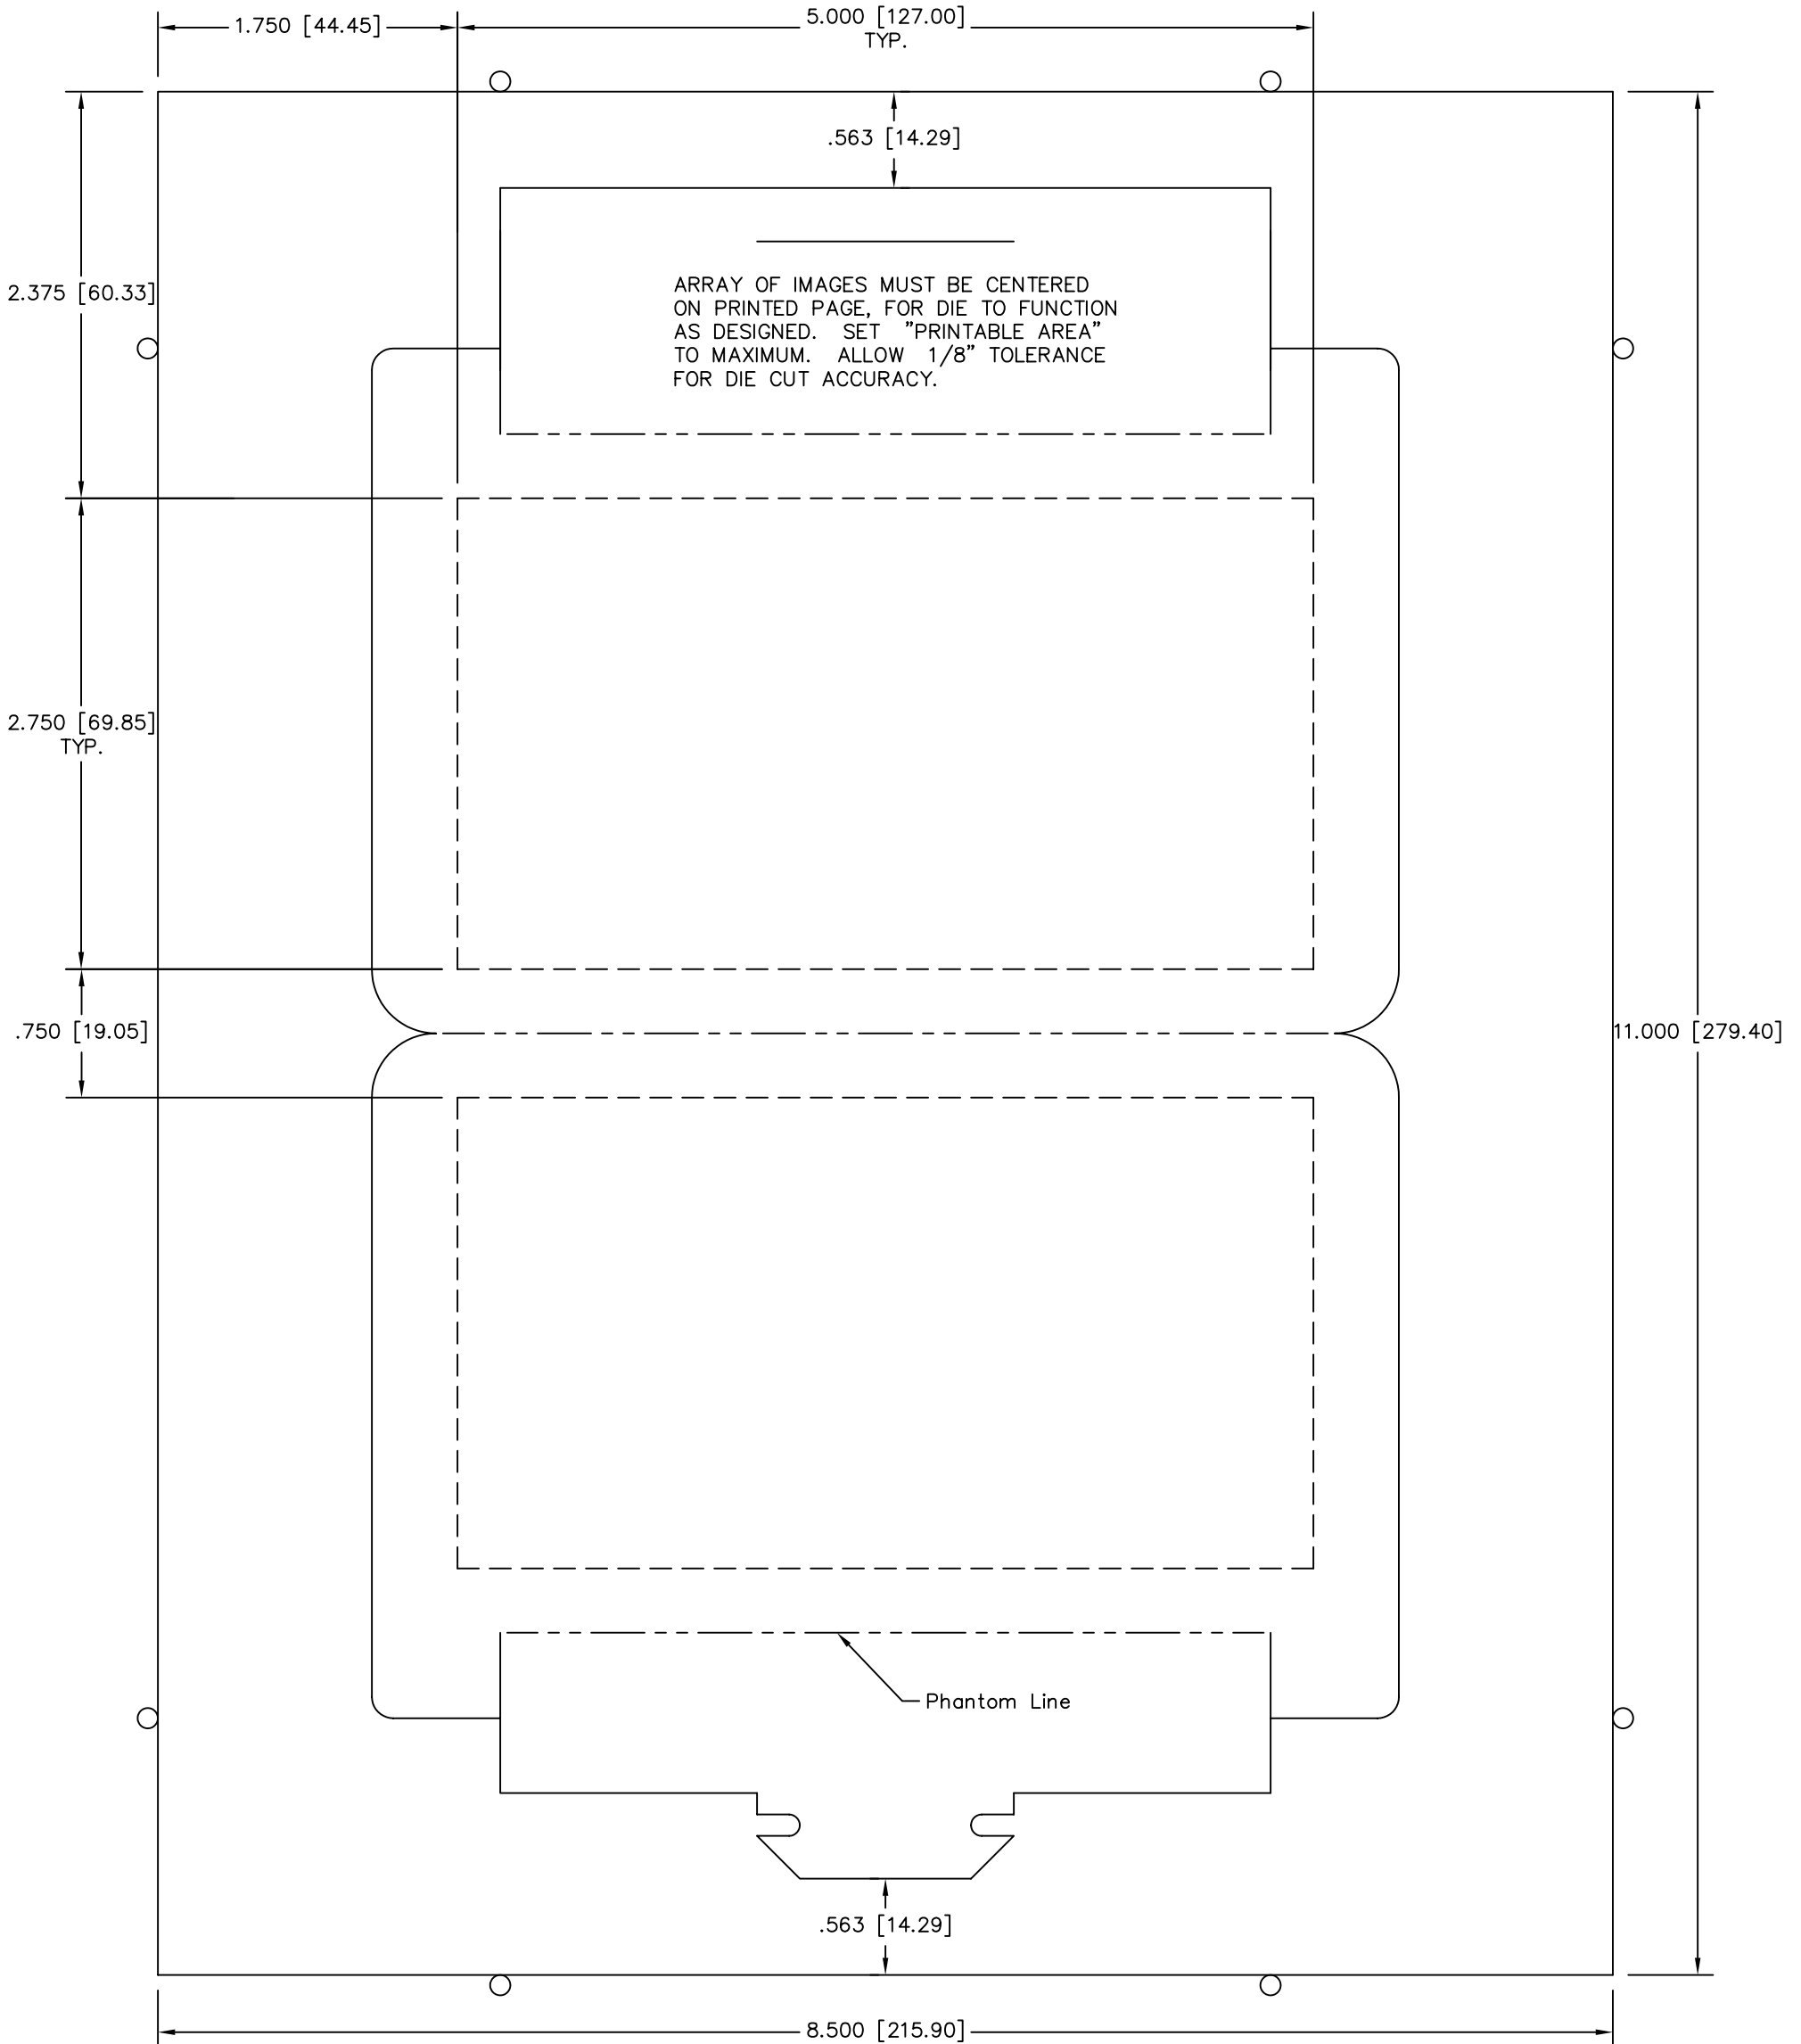

PAPER SIZE : 8 1/2" x 11" (215.9 x 279.4)

DIE CUT : SCORED TABLE TENT

Dashed Lines = Suggested Image

Phantom Lines = Score or Crease Lines

Solid Lines = Cut Lines

www.GOiMARK.com
1-888-GOIMARK (888-464-6275)

DIE VINYL PART NUMBER : DVPI11201C
DIE PART NUMBER : Pi11201C