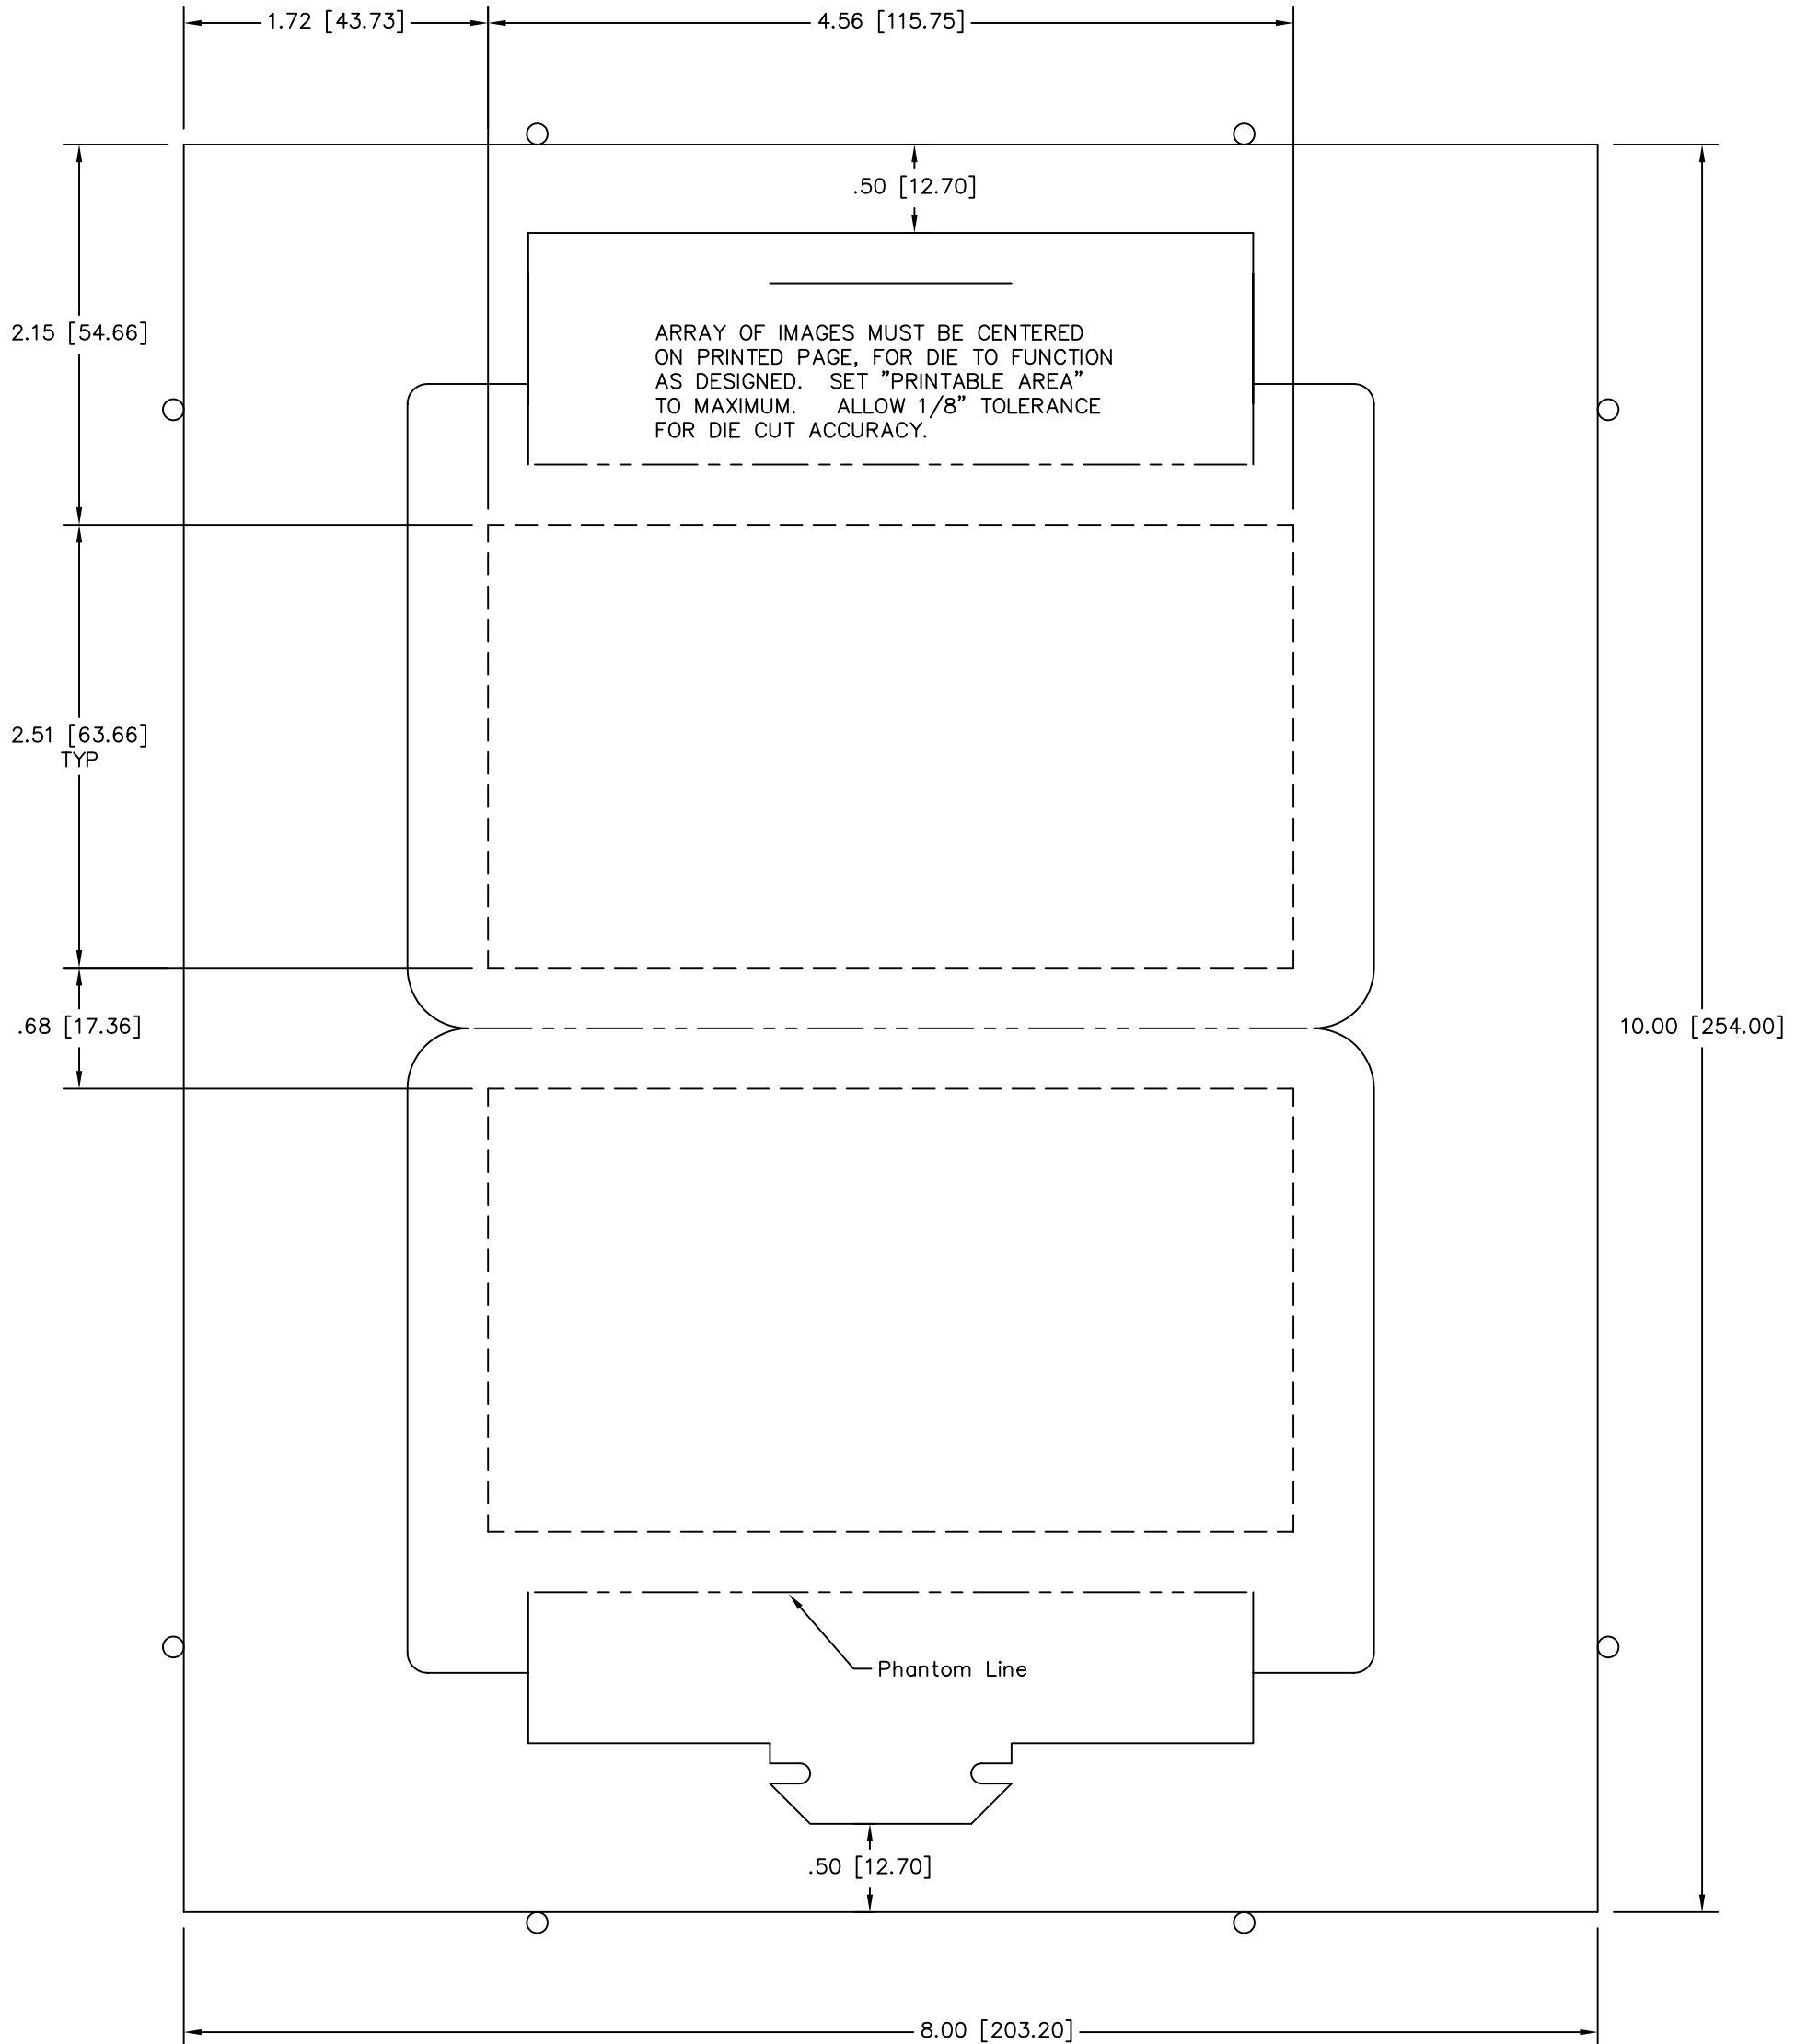

www.GOiMARK.com
1-888-GOiMARK (888-464-6275)

PAPER SIZE : 8" x 10" (203.2 x 254.0)
DIE CUT : SCORED TABLE TENT

Dashed Lines = Suggested Image
Phantom Lines = Score or Crease Lines
Solid Lines = Cut Lines

DIE VINYL PART NUMBER : DVPi10202C
DIE PART NUMBER : Pi10202C