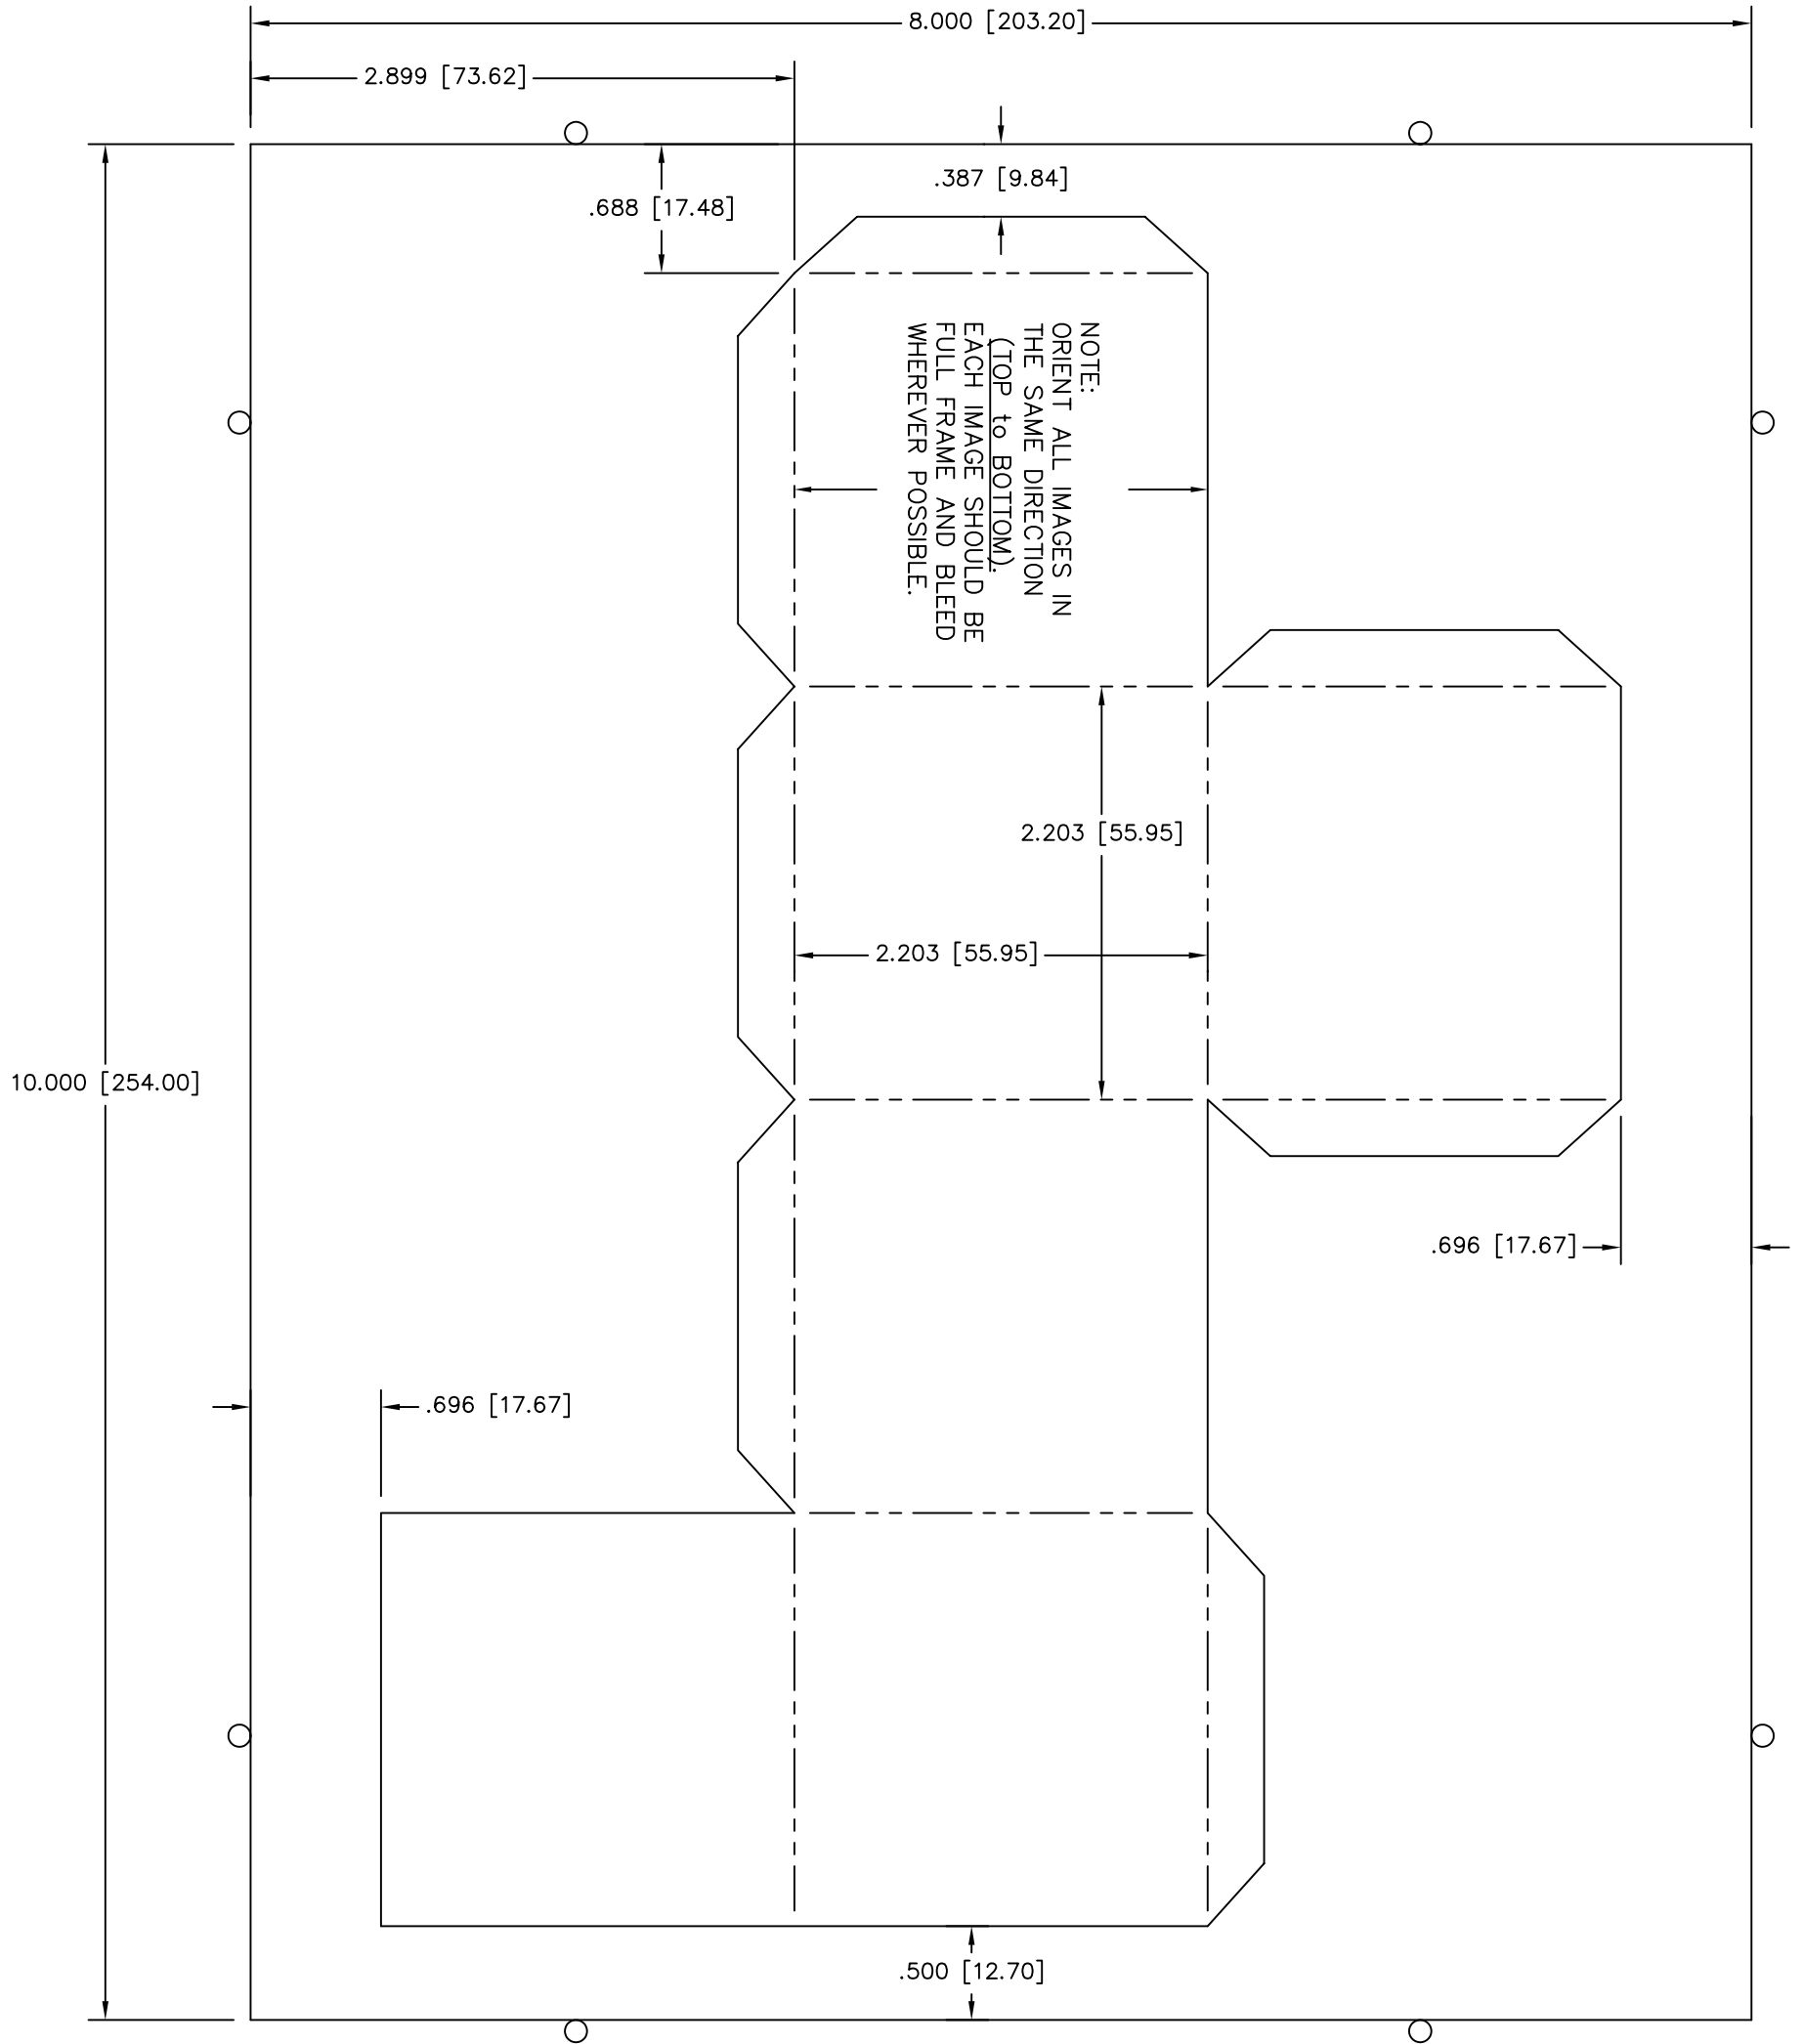

PAPER SIZE : 8" x 10" [203.2 x 254]
Die Name : Photo Cube - 6 Images

Phantom Lines = Perforated Lines
Solid Lines = Cut Lines

www.GOiMARK.com
1-888-GOiMARK (888-464-6275)

DIE VINYL PART NUMBER : DVPI10201
DIE PART NUMBER : Pi10201