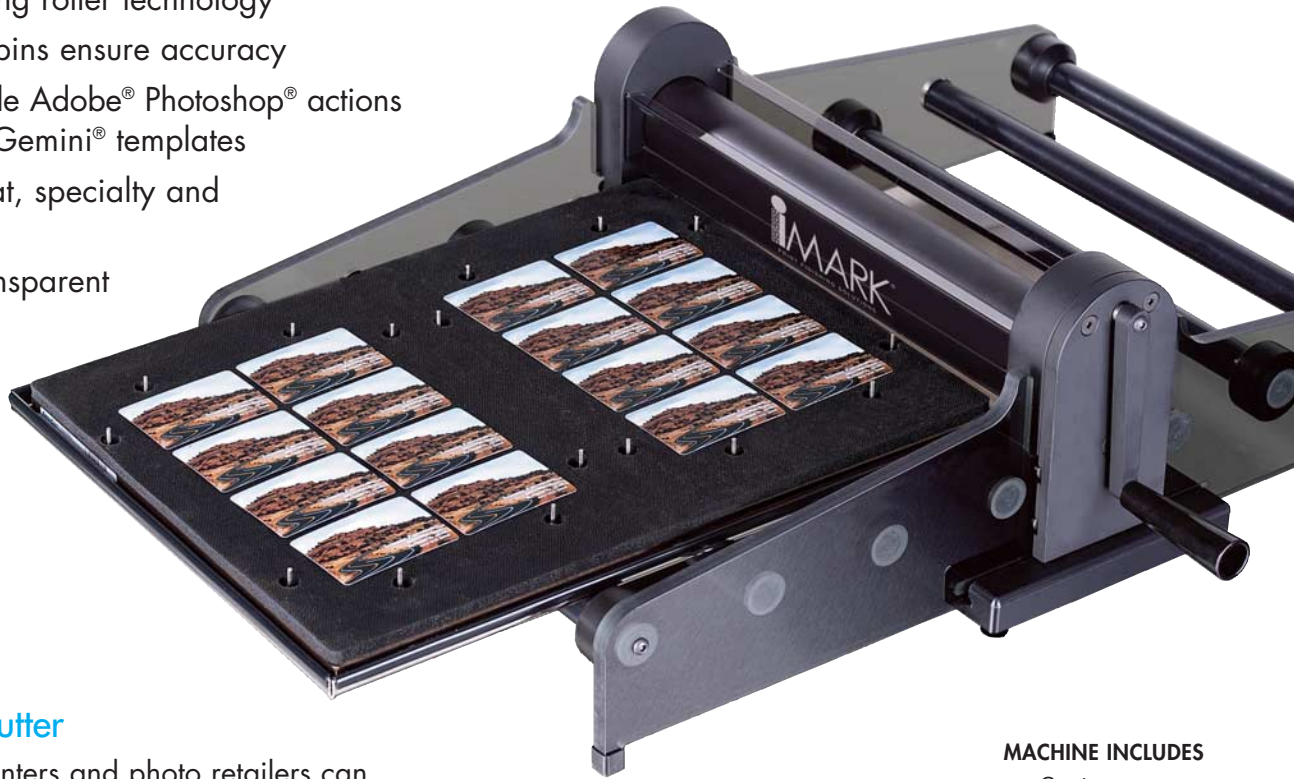

iMARK® Die Cutter

Affordable Die Cutting and Dry Mounting

- Award-winning roller technology
- Registration pins ensure accuracy
- Downloadable Adobe® Photoshop® actions and Epson® Gemini® templates
- Double-format, specialty and custom dies
- Optional transparent die vinyls

Die sold separately.

iMARK Die Cutter

Studios, labs, printers and photo retailers can produce precision-cut sheets of photos, trader cards, business cards, photo specialties and printed pieces. Interchangeable professional steel-rule dies cut into plastic with a cost of pennies per image. Accessories convert the machine to a mounting, magnet or laminating system. The iMARK Die Cutter has a one-year warranty on defects in materials or workmanship. This warranty does not cover multi-purpose plastic sheets, die trays or steel-rule dies. iMARK steel-rule dies are guaranteed for 90 days.

MACHINE SPECIFICATIONS

- Dimensions: 24¾" w x 30¼" l x 8¾" h (63 cm x 77 cm x 22 cm)
- Machine weight: 34 lbs (15.4 kg)
- Boxed weight: 60 lbs (27.2 kg)

MACHINE INCLUDES

- Carrier tray
- Die pick
- ⅜" hex wrench
- ⅝" hex wrench
- Owner's Manual
- Three Multi-Purpose Plastic Sheets

Pi7000 iMARK Die Cutter (machine only) $695.00